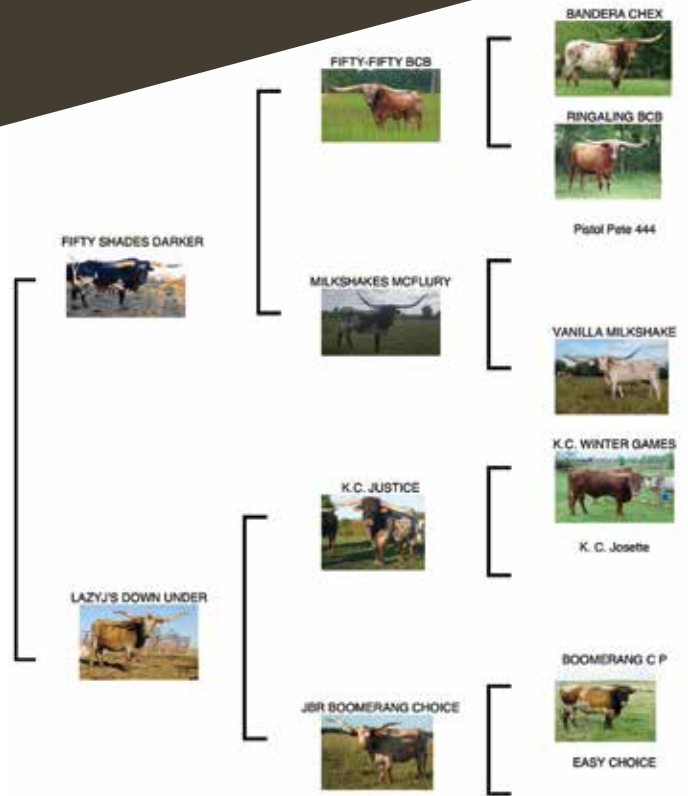

LOT 18

BC PURE HONEY

DOB: 6/22/20 SIRE BC AWESOME MESQUITE DAM DDL UNDISPUTED HONEY

LOT 59

BC IRON A SMOKE'N

DOB: 10/24/14 SIRE LAR SMOKE'N DAM CHOICE IRON BULL CALF AT SIDE Sired by RM HOPES AND DREAMS

BOW CARPENTER | 210-771-3636 | BC@CTLPTX.COM

**LOT
18**

BC PURE HONEY

CONSIGNOR: Helluva Ranch, Bow Carpenter
DOB: 6-22-20 **PH#:** 80 **REG:** Pending
BREEDING INFORMATION: Not Exposed.

COMMENTS: BC PURE HONEY was in the making for 5 years, trying to get another heifer out of her sire and dam. BC Pure Honey full sister BC Awesome Honey had 67.5" TTT on her 2nd birthday and sold at the Bowling Green Hudson Valentine Sale for a whopping 80,000.00 dollars. Can BC Pure Honey better her full sister, time will tell but as for now she has 48" TTT at exactly 17 months of age. She should be fairly close to her sister. Pure Honey has great color and conformation and will definitely be an excellent choice for the fortunate buyer. Left open.