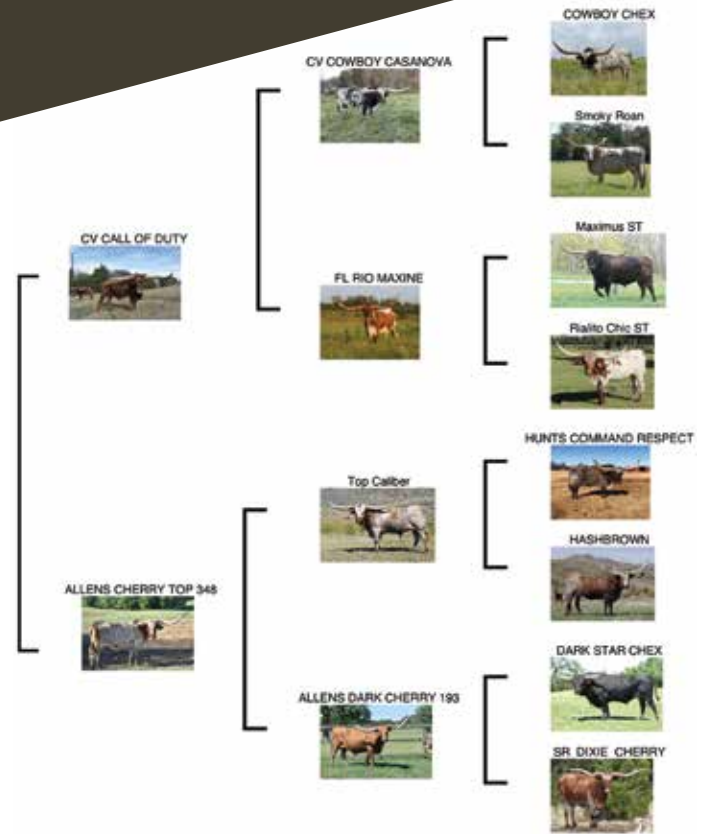

MIKE & JEANIE CASEY | 415-662-2541 | EIEIESQ@CASERS.NET
WWW.FAIRLEALONGHORNS.COM

**LOT
9**

SILVER TRAVERSE

CONSIGNOR: Silver T Ranch, Kurt & Glenda Twining
DOB: 1-25-19 **PH#:** 206 **REG:** C1326735

BREEDING INFORMATION: We do not normally breed our heifers until 2 years of age. She will be exposed to PCC Game Changer from 2-1-22 to the sale date. He is our black and white Goldmine son

COMMENTS: This heifer is royally bred. The Grand-dam Allen's Dark Cherry had three flush daughters out of Top Caliber. All of them went over 90 TTT and sold for high dollars. Silver Traverse is out of one of the 90 TTT daughters and she has her mother's color and disposition which is dog gentle and should turn out just like her sisters, we have had five of them, and be a great addition to your herd. Her sire is none other than CV Call of Duty, the 4x HSC Champion, 3x Futurity winner out of the \$100k Cowboy Casanova bull and the \$25k FL Rio Maxine. He goes 85" TTT and 108" tot and puts a lot of horn on his offspring. He will also be selling in this sale as he has worked himself out of a job. You can bid in confidence here as she comes with a 100% money back guarantee. She is a winner and would look great in your pasture.