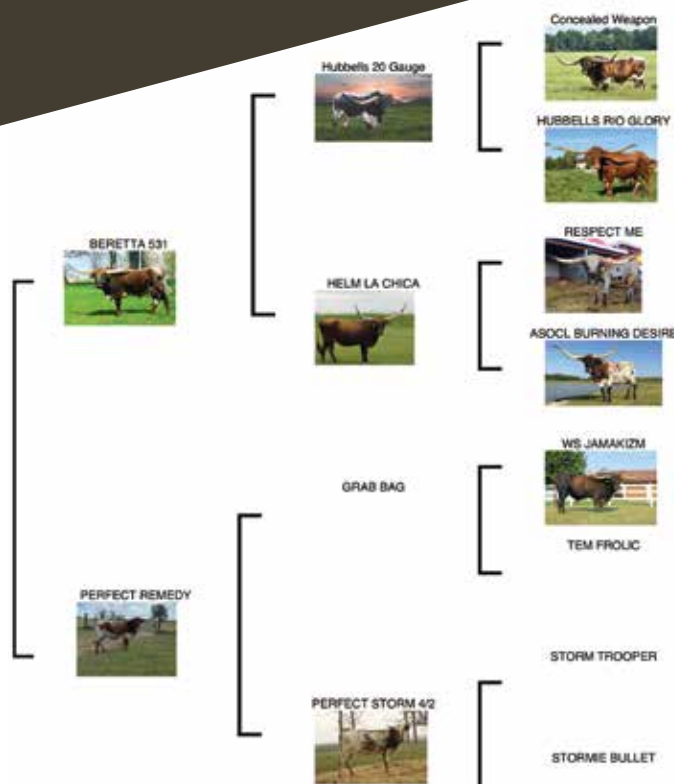

**LOT
77**

MK LUCY

CONSIGNOR: 2 K Square, Michael Kearney
DOB: 10-24-19 **PH#:** 44 **REG:** CI332554
BREEDING INFORMATION: Exposed to RM High Hopes from 1-29-21 to 4-10-21.

COMMENTS: Great genetics make this gal a real winner. Crisp Respect on top and dam Neatly Done with 81 1/2" TTT at 6 years makes for a great addition to your program. 52 3/4" TTT at 23 months. Exposed to RM High Hopes and updated measurement and breeding information at auction.