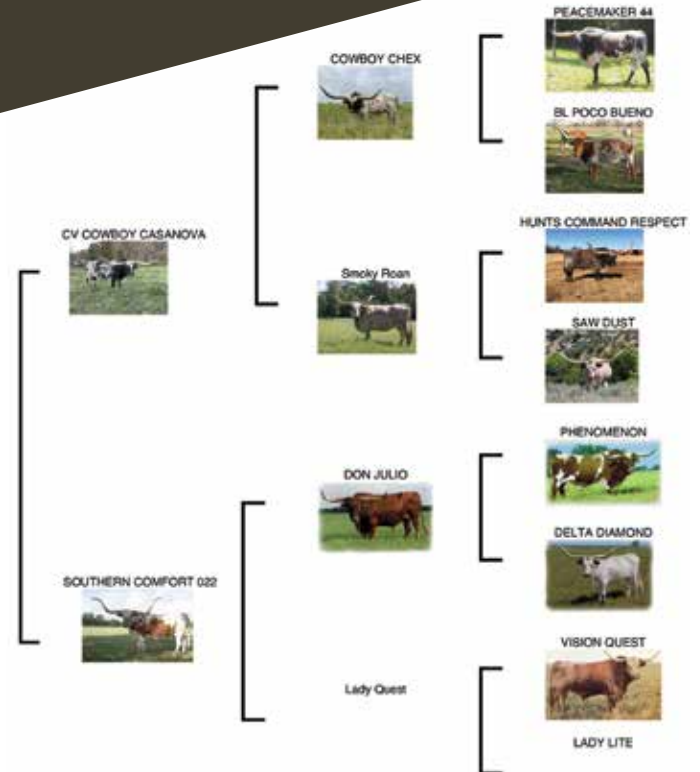

COMMENTS: Cowboy Comfort represents everything a breeder desires: fertility, mothering ability, gentle demeanor, great conformation, and milking ability. "CiCi" has a gorgeous triple twist to her horns. She sells bred to KDK Wildfire (86" TTT on his 3rd birthday), our Horn Showcase, futurity and Superior Bull award winner. A classic quality Longhorn that will be an asset to any breeder. We are retaining her brindle 2020 heifer to preserve Cici's genetics in our herd. For more information and updates, visit www.kdklonghorns.com