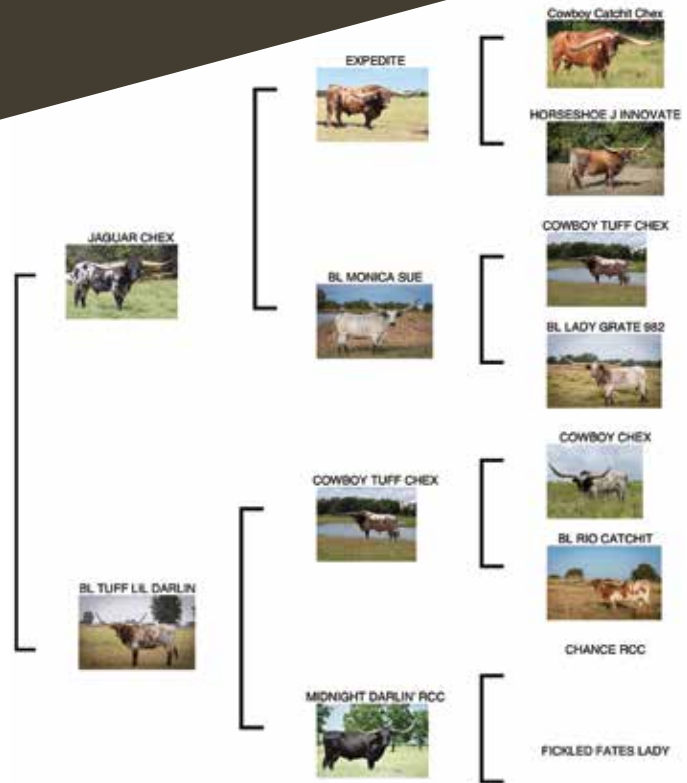

CONSIGNOR: Cold Copper Ranch, Kali & Mike Smith
DOB: 9-25-19 **PH#:** 967 **REG:** C1321973
BREEDING INFORMATION: Currently Exposed to Delta Lucky Ace as of 8-1-21.

COMMENTS: BL Jaggin Darlin is an exceptional heifer with great potential by Jaguar Chex leading back to BL Lady Grate 982 and on the maternal side BL Rio Catchit. She is bred back to Delta Lucky Ace, 2021 Ultimate Bull for a Spring calf! Go to COLD COPPERRANCH.COM for updates.