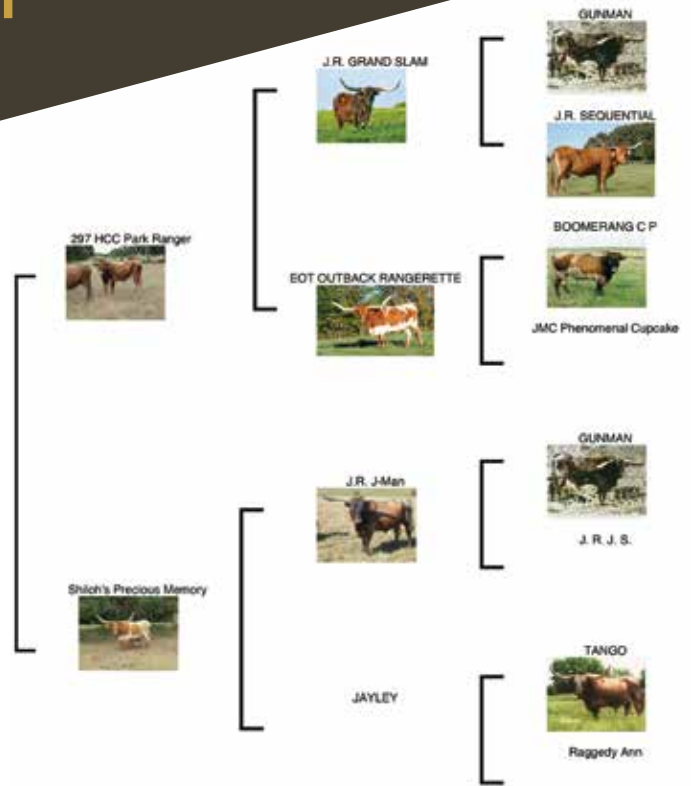

COMMENTS: We acquired "Lady M" from the Carter dispersal sale in 2015 and consider her one of our best purchases. She just measured 85.125" TTT on 11/5/21 and could easily make 90+" TTT. She has a big and correct frame, along with great color, a perfect udder and is a great milker and mother. We are retaining her last two heifer calves as replacements. Confirmed bred to JUMONGOUS.