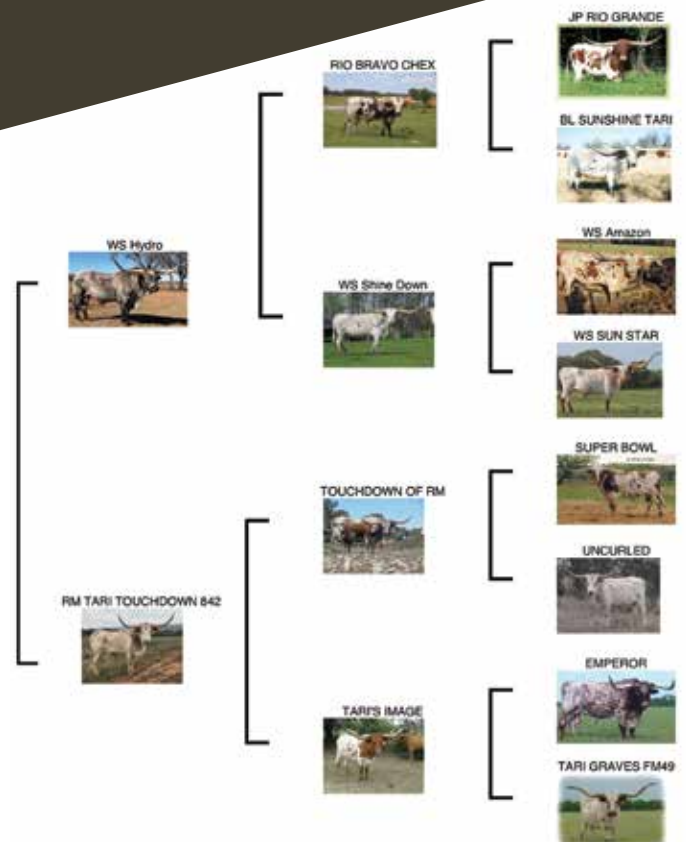

CONSIGNOR: LM Longhorns, Mike Davis
DOB: 6-1-20 **PH#:** 313 **REG:** CI327624
BREEDING INFORMATION: Not Exposed

COMMENTS: Nicely pedigreed heifer by the 2017 TLBAA Ultimate Bull, WS HYDRO. Sired by an outstanding outcross bull, this great-granddaughter of Tari Graves FM49 combines with Touchdown of RM to include all the ingredients we enjoy in of our core LM herd. Unexposed.