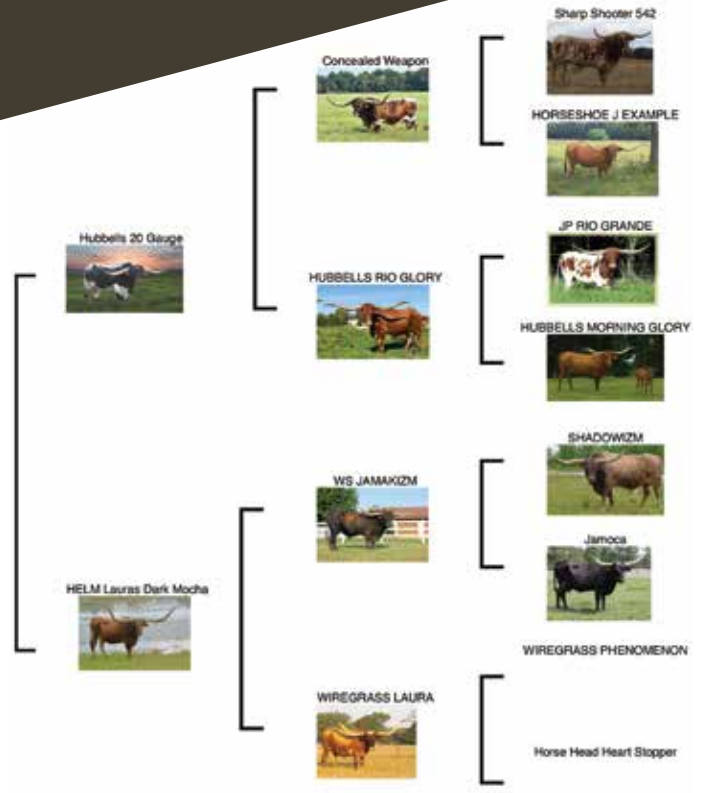

**LOT
64**

HELM MOCHA

CONSIGNOR: Helm Cattle Company, John & Debra Helm
DOB: 4-12-15 **PH#:** 541 **REG:** C1296850*
BREEDING INFORMATION: Exposed to Brazos Tuff Cowboy 901 from 6-29-21 to 11-27-21.
COMMENTS: This "Wiregrass Laura" granddaughter is sired by the great "Hubbells 20 Gauge". "Mocha 541" dam is the phenomenal "Helm Lauras Dark Mocha" who sits right at top of the longest horned cows in the breed measuring over 90" TTT with 124" plus total. "Mocha 541" produces big stout calves with awesome color and conformation. She is a strong milker and just an all around great foundation female. She has been exposed to "Brazos Tuff Cowboy 901" who has an impeccable pedigree with the likes of "Cowboy Tuff", "Field of Pearls", Tari Graves FM 49" and the awesome "Jamakizm's Alphie 4/8" (93" TTT) owned by Brazos Rose Ranch. Must be crazy here to even offer this powerful package for sale. Carefully consider what's here and you will be impressed. Visit www.helmcattlecompany.com for all updates prior to sale date.

**LOT
65**

GF IRON DRAGGIN DOTTIE