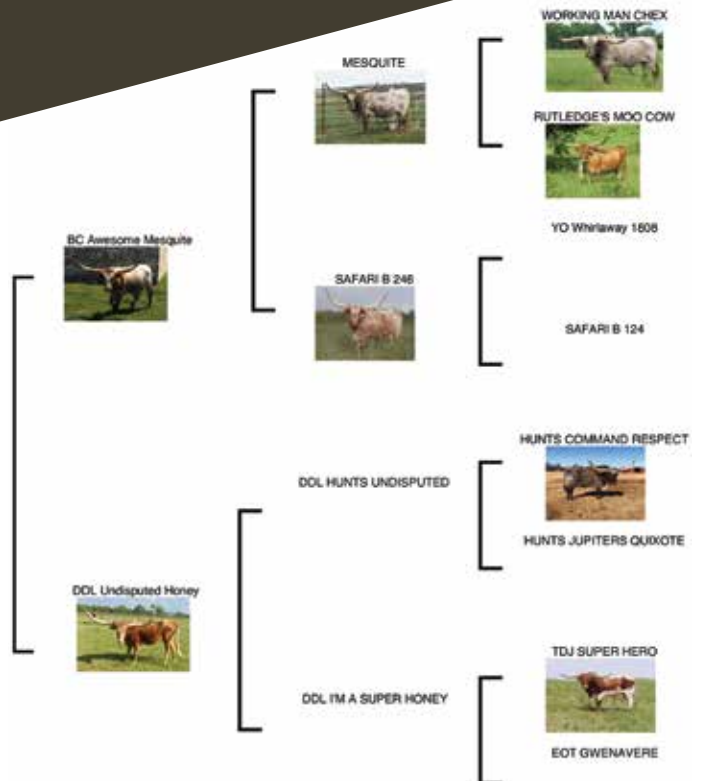

**LOT
17**

LAZYJ'S KICK BACK

CONSIGNOR: Lazy J Longhorns, Joe Sedlacek
DOB: 6-6-20 **PH#:** 18/0 **REG:** C1328515
BREEDING INFORMATION: Exposed to LTL Blue Streak from 11-17-21 to 1-12-22.

COMMENTS: Here is an opportunity to snag a daughter of our Fifty Shades Darker bull. She is one of the very few red and white he has thrown. She goes to Fifty-Fifty BCB and 91" Vanilla Milkshake on top and on the bottom 4 generations deep in the heart of the Lazy J program. This family milks amazing, always out produces themselves and makes a very easy keeping animal. This heifers horns are just like her name states. Kick backed hard!! She has an amazing horn set and will be an elite twist horn cow when she matures. She comes bred to LTL Blue Streak, he is a true black/blue roan bull that is a grandson of Hubbells 20 Gauge and Hildago Chex. This calf has a very high percentage chance of being a true black and white when born. I only bring my best when we come to town, so here she is! Only 22 months old, Millennium Futurity Eligible as well as all her calves are too!

**LOT
18**

BC PURE HONEY

CONSIGNOR: Helluva Ranch, Bow Carpenter
DOB: 6-22-20 **PH#:** 80 **REG:** Pending
BREEDING INFORMATION: Not Exposed.

COMMENTS: BC PURE HONEY was in the making for 5 years, trying to get another heifer out of her sire and dam. BC Pure Honey full sister BC Awesome Honey had 67.5" TTT on her 2nd birthday and sold at the Bowling Green Hudson Valentine Sale for a whopping 80,000.00 dollars. Can BC Pure Honey better her full sister, time will tell but as for now she has 48" TTT at exactly 17 months of age. She should be fairly close to her sister. Pure Honey has great color and conformation and will definitely be an excellent choice for the fortunate buyer. Left open.