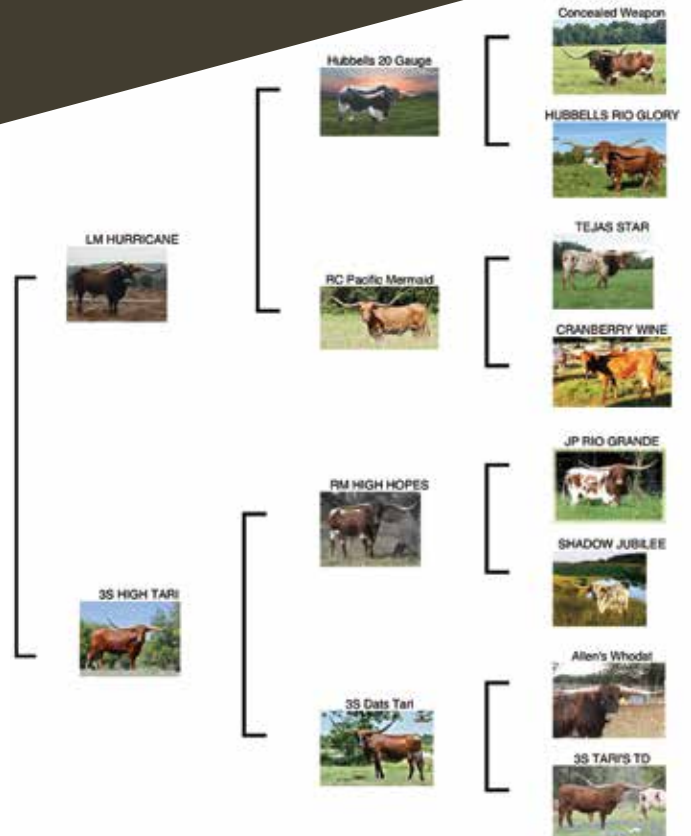

LOT 23

LM HURRICANE ALISE

CONSIGNOR: LM Longhorns, Mike Davis
DOB: 9-9-18 **PH#:** 118 **REG:** CI327614
BREEDING INFORMATION: Exposed to Century 100, Natural Service from 5-7-21 to 11-1-21.

COMMENTS: In honor of our good friend Alan Sparger, we have tried to consign only longhorns with 3S Ranch breeding high in its pedigree. Here's a solid one in LM Hurricane Alise out of 3S High Tari, the first heifer we ever bought at Red McCombs Fiesta Sale. This cow's dam has already produced a 90+'' cow by Icon of RM, and she certainly has the potential to do the same. We are including three (3) Icon of RM heifer-sexed straws with Hurricane Alise so her new owner can AI her to this great bull we purchased at last year's sale. It's what we were going to do ourselves, but sharing this science project with one lucky longhorn friend instead. Happy bidding!

LOT 24

SADDLE ALE

CONSIGNOR: Silver T Ranch, Kurt Twining
DOB: 4-10-18 **PH#:** 4/8 **REG:** CI330105
BREEDING INFORMATION: Bull calf at side sired by Rural Safari, born 11-20-21. Exposed back to our exciting partnership bull with Pace Cattle Company and Kent Mayes and Janet Harmon. His name is Game Changer. A black and white Gold Mine son who measured 72'' TTT at two years of age. Exposed from 1-15-22 until sale. Possible 3:1