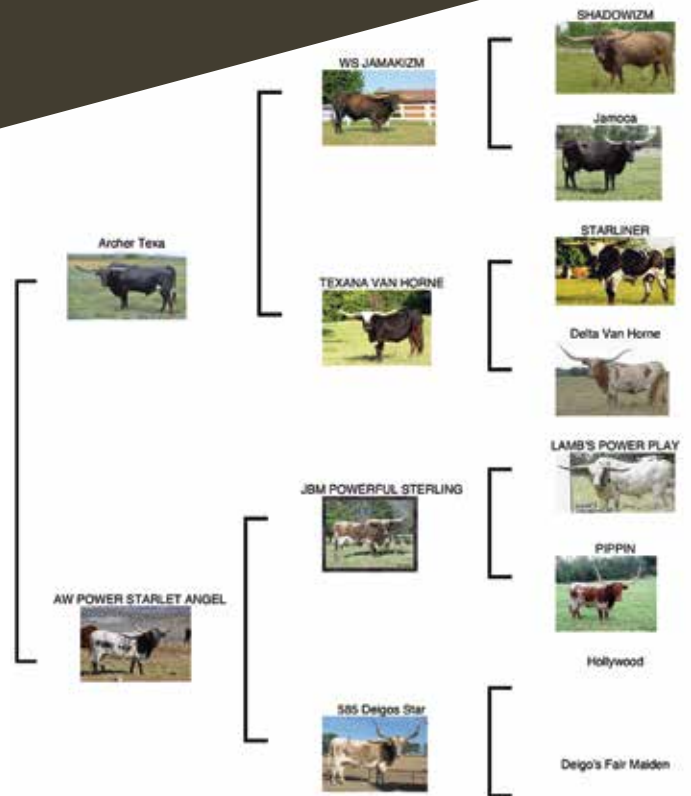

CONSIGNOR: A&S Land and Cattle, Scott & Amelia Picker
DOB: 3-27-14 **PH#:** 23/4 **REG:** CI291383
BREEDING INFORMATION: Exposed to Tuff and Grande 2/15 from 4-24-21 to 10-2-21. Confirmed bred on 11-1-21.

COMMENTS: OCV'd and Johnes negative. Always calm and elegant. We have loved having this cow in our program. She is a producer and her last 4 calves have been 11 months apart! We have her confirmed bred to Tuff and Grande, a Cowboy Tuff Chex son.