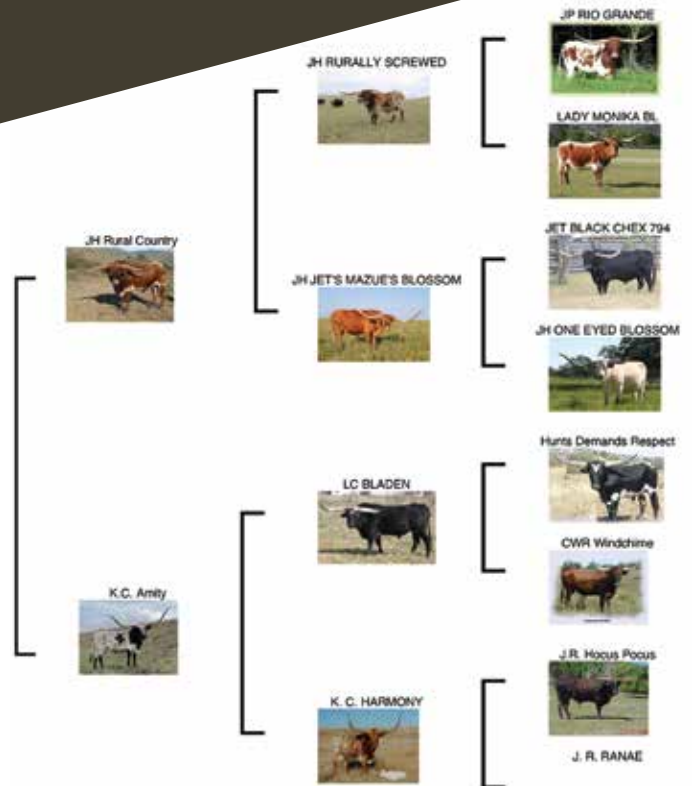

COMMENTS: As our way to honor Red McCombs and Alan Sparger's contributions to the Longhorn industry, we are offering our very best 2019 heifer. KDK Valiant's Miranda is a calm, feminine, long, tall heifer who measured a stellar 64.75" TTT at only 25.5 months! She sells blood tested bred to KDK Fireball, our up and coming herd sire out of a 89" TTT huge bodied, twisty horned dam. It is very tough to part with such an outstanding heifer - fortunately we have two full sisters that we are retaining. For more information and updates, please visit www.kdklonghorns.com

**LOT
8**

PACIFIC PEPPERCORN

CONSIGNOR: Fairlea Longhorn Ranch, LLC, Mike Casey
DOB: 11-27-19 **PH#:** 958 **REG:** C1323639
BREEDING INFORMATION: Exposed to Ferdinand from 1-13-22 to sale date.

COMMENTS: If you like black and white, you are going to love this heifer. She is flashy, gentle, correct and has a beautiful set of horns which promise a lot of lateral growth. She sells exposed to our 88.5" horned herd sire, BH Ferdinand, for a fantastic calf. Look for her to do well in the futurity too.