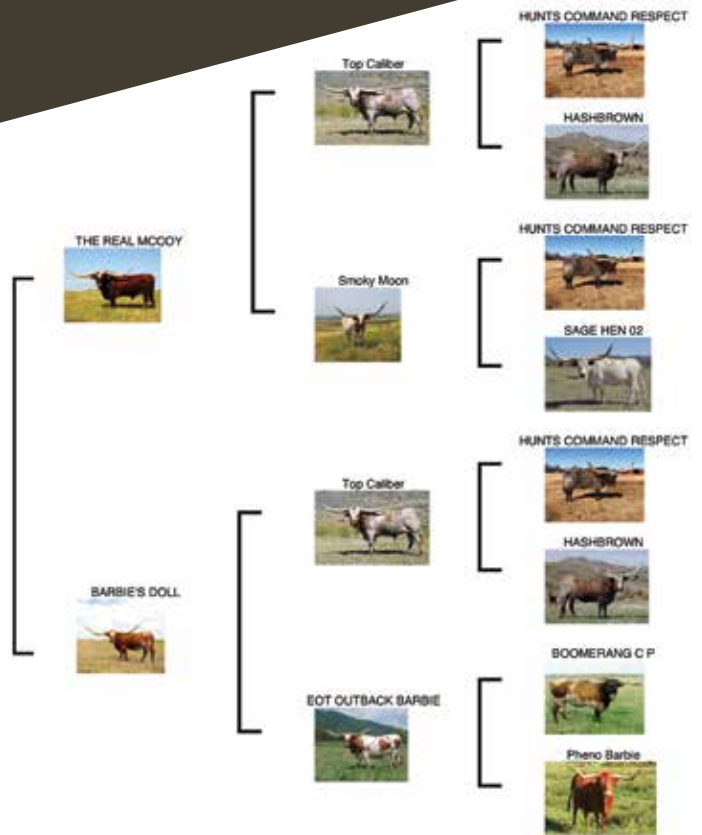

**LOT
71**

FUNNY FACE

CONSIGNOR: LM Longhorns, Mike Davis
DOB: 4-12-12 **PH#:** 06 **REG:** CI284973
BREEDING INFORMATION: Exposed to Century 100, Natural Service from 5-1-21 to 10-1-21.

COMMENTS: A very nicely painted up, big-horned cow out of the 95+” Barbie’s Doll. Funny Face is a gentle cow with some of the best Owen McGill breeding around. All her offspring have been colorful with great conformation. To top it off, she will have a powerful calf at side by our 3S Danica herd sire, Century 100. Century straws are not available yet, so here’s your chance to get in early on what may be affordable yet highly limited Danica blood in the market. Happy bidding!