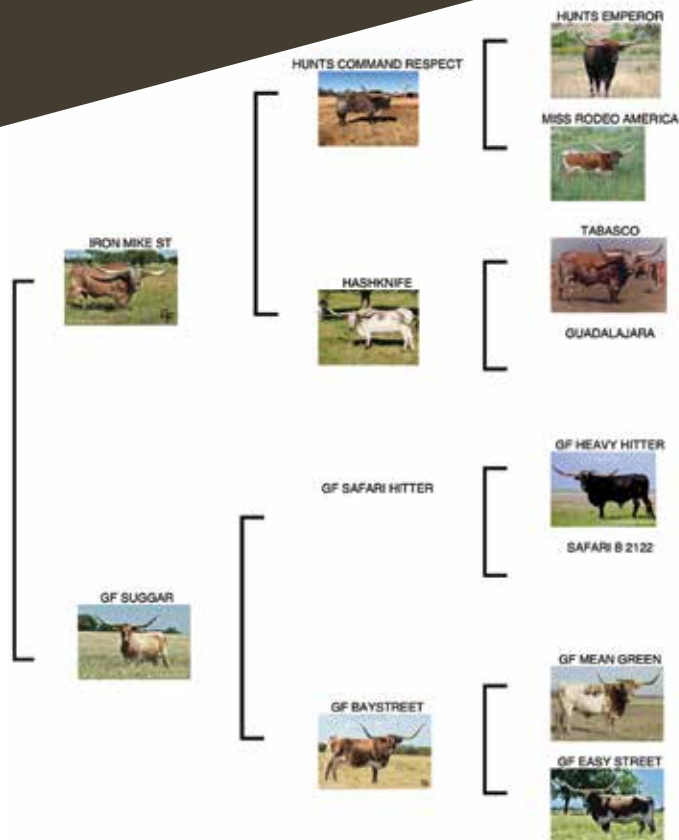

CONSIGNOR: Glendenning Farms Inc., Rex Glendenning
DOB: 3-21-17 **PH#:** 7/17 **REG:** CI323719
BREEDING INFORMATION: Heifer calf at side sired by Rex Chex. Exposed to Rex Chex from 2-19-21 to sale date.

COMMENTS: Valentina epitomizes Iron Mike's ability to produce beautiful feminine daughters. She is built correctly and her horns are rolling. This pretty and beautifully marked young cow goes back to Heavy Hitter, the first bull to reach 80" TTT in our industry. Valentina is bred for an early spring calf out of Rex Chex, our brindle son out the 105" TTT Cowboy Tuff Chex and out of a JP Rio Grande daughter. She has developed into a very nice cow and is a tough one to part with! We are retaining her beautiful 2020 heifer out of Rex Chex as a replacement.