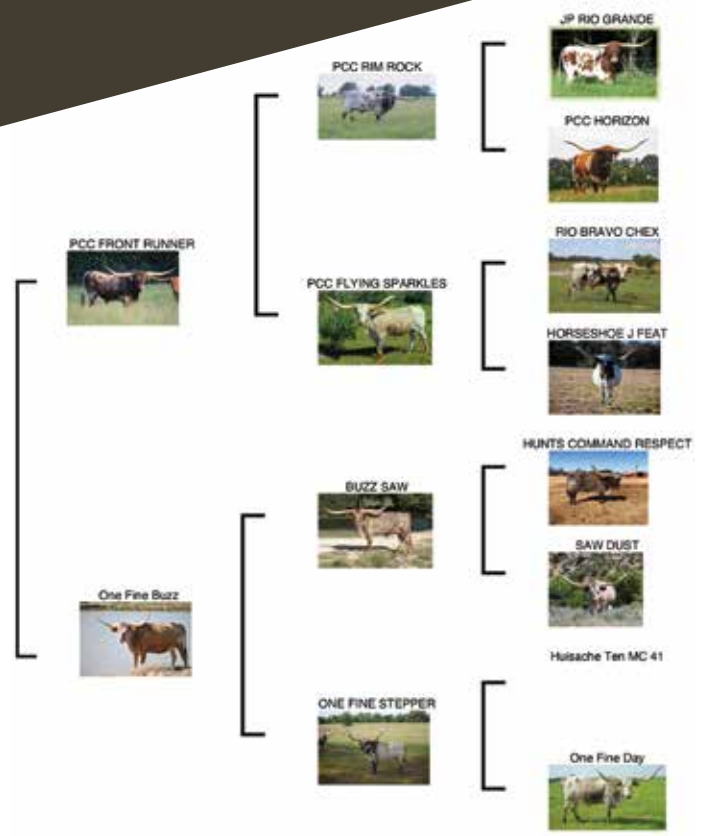

CONSIGNOR: Williams Ranch, John Williams
DOB: 1-28-18 **PH#:** 07 **REG:** CI311220
BREEDING INFORMATION: Exposed to Heart Throb 44 from 7-1-21 to 1-1-22.

COMMENTS: OCV'D WR Reeseey is a beautiful brindle with great horn length. Eat out of your hand gentle. She is a product of PCC Front Runner (Sire) and our herd queen, One Fine Buzz. She produced a beautiful brindle bull calf this year and is a very attentive mother. Exposed to Heart Throb 44 from July 2021 to January 2021.