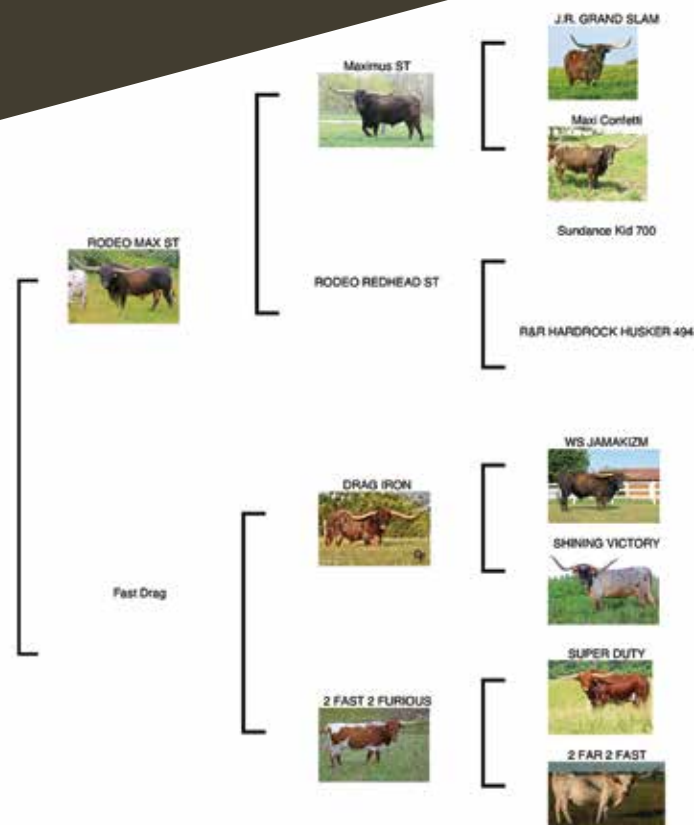

**LOT
61**

TOP SADDLES CHAMPAGNE FL

CONSIGNOR: Fey Longhorns, Daniel & Angelina Fey
DOB: 9-14-18 **PH#:** 107 **REG:** CI315474
BREEDING INFORMATION: Confirmed bred to Tuff and Grande 2/15 - calving in March.

COMMENTS: This 3-year old Top Saddle (by Saddlehorn) daughter has heavy horn with backward direction, measuring 70" T2T at 37 months. Bottom side of the pedigree goes back to Drag Iron and JP Rio Grande. She was a 2019 Futurity of the West class winner. To give you one more reason to get excited about this exceptional female: she will have a calf at side by Tuff and Grande 2/15 who has given us high $ offspring. More info on feylonghorns.com

**LOT
62**

RODEO DRIVE

CONSIGNOR: America's Icon Longhorns, John Abel
DOB: 6-2-16 **PH#:** 238/6 **REG:** CI321747
BREEDING INFORMATION: Bred to 7-11 Top Demand, an 1,800 lb over 80-inch bull by Top Caliber from 9-1-21 to sale date.

COMMENTS: Rodeo Drive is a very flashy twisty horn cow that will knock your socks off and blow your breath away. Her sire Rodeo Max has won more HSC awards than any other cow possibly being offered for sale. She produces top quality futurity eligible calves. Bred to Top Demand an 1800 LB 80+ inch TTT bull from Top Caliber, SHE WILL have you a calf to talk about. Not to mention that she is a Drag Iron granddaughter and adds in JR GRAND SLAM, Maximus, 2 Far 2 Fast, this pedigree will undoubtedly bring your program to another level. The real win comes from the calf, Top Caliber top side and Drag Iron on bottom. You cannot lose on this one. Plan to be talk of the town when you unload her.