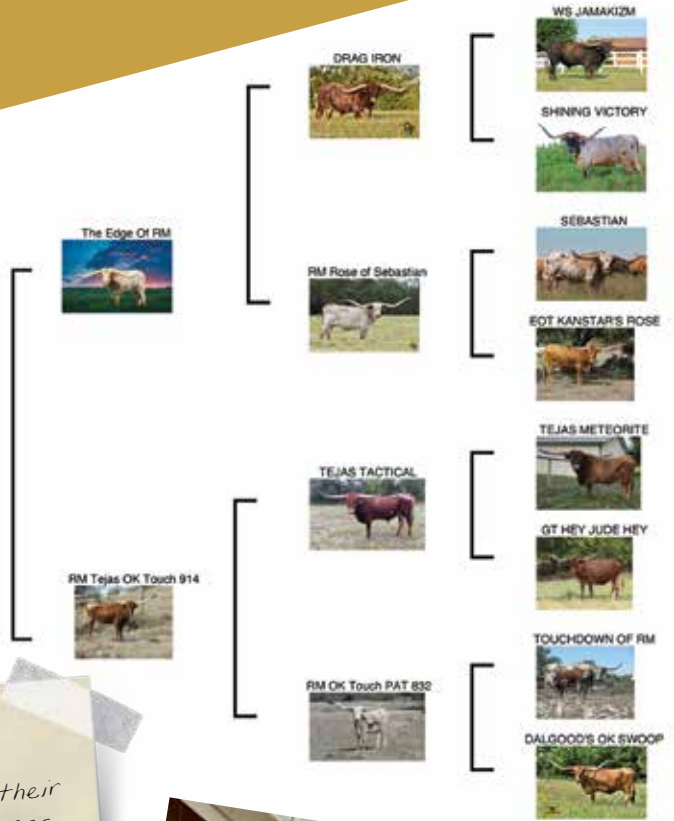

LOT D1

DONATION LOT

Hi Folks!

A short note to thank my Longhorn Family for all their support. It has been a tough time without a big strong knowledgeable funny rancher in my life. I want to thank all of you for your support.

I want to Thank Red and Marsha for doing something out of character for this sale. We are offering a very special Lot in honour of Alan. I do not know how many of you know that our grandson Hunter Alan Lindgren was diagnosed with B-cell Acute Lymphoblastic Leukemia November 7 2019. Hunter was 2 years old and this sent his grandfather into a tailspin. Hunter was in and out of Rocky Mountain Hospital for Children in Denver, Colorado for the next 26 months. Today Hunter is in remission and we thank all the wonderful people who were in on this. In honor of Alan, we are offering this special Heifer lot. Proceeds will be donated to Therewithcare, they serve families and children in these health crisis. I asked Ashley and Rich, Hunters Parents and this is the organization they wished to assist.

A special thank you to our consignors and awesome Sponsors for their help and support through this time. You guys are all awesome.

Teresa Sparger