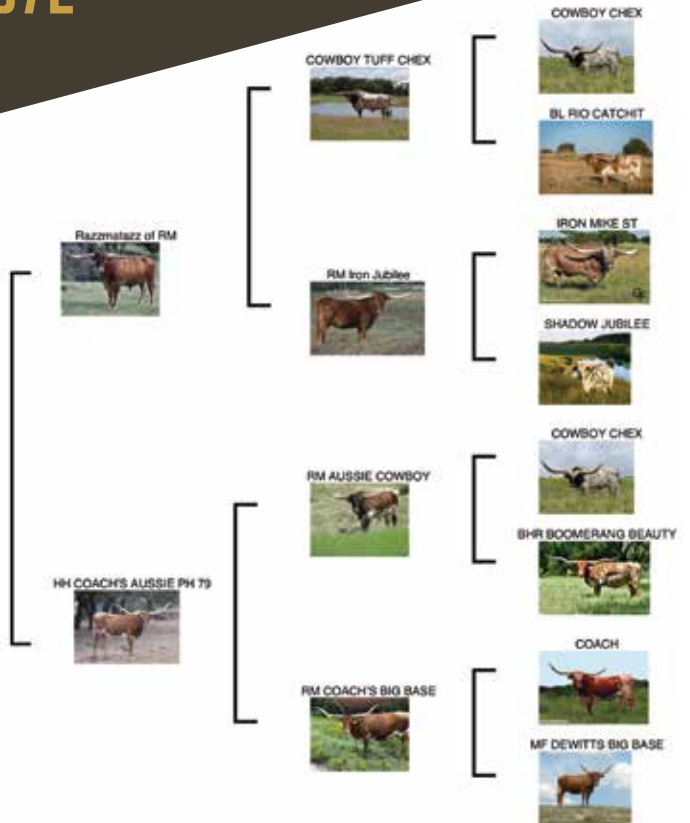

LOT
1

DAUNTLESS BLOSSOM II

CONSIGNOR: Dauntless Longhorns, Ross Suber/Diva Milians
DOB: 1-11-19 **PH#:** 119 **REG:** C1333063
BREEDING INFORMATION: Exposed to Helm's Ace from 9/20/21 to 11/18/21, updated breeding status announced sale day.

COMMENTS: When you consign to the Fiesta Sale you had better bring a SMOKER! She is our best SAM CHEX 708 daughter from our first calf crop by him. She has super flat horn with her whole life ahead of her, she just turned 3 in January. A very unique pedigree that will outcross well in any herd. Super gentle, you can't go in the pasture without her coming up to see you. Exposed to the incomparable Helm's Ace for an early summer calf!

LOT
2

RM RAZZMATAZZ LADY 972

CONSIGNOR: Red McCombs Ranch, Red McCombs
DOB: 3-10-19 **PH#:** 972 **REG:** C1322039
BREEDING INFORMATION: Exposed to The Edge of RM 11-14-21 till sale date.

COMMENTS: Looking back at this lady's family tree, names jump out Cowboy Tuff Chex, Shadow Jubilee, BHR Boomerang Beauty, Coach, put all those names together you get an awesome heifer. This girl shows lots of promise. Exposed to The Edge of RM from 11-14-21 through sale date.