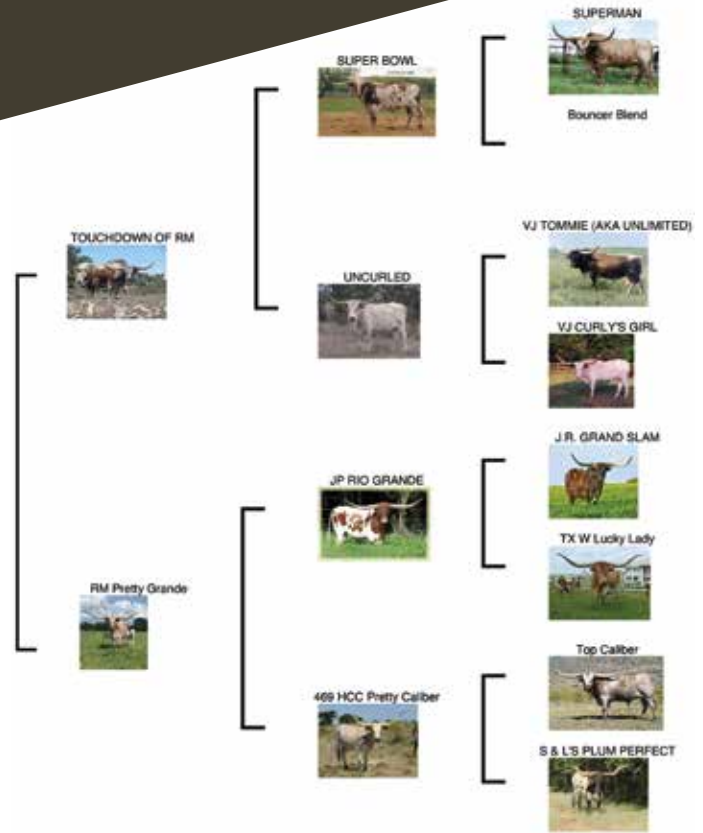

CONSIGNOR: Red McCombs Ranch, Red McCombs
DOB: 2-17-17 **PH#:** 910 **REG:** CI310618*
BREEDING INFORMATION: Heifer calf at side sired by Edge of RM, born 9-14-21. Exposed to The Edge of RM from 9-14-21 to sale date.

COMMENTS: This pretty cow goes back to Touchdown of RM on the top side, and shows JP Rio Grande and Top Caliber on the bottom side. Pretty strong genetics here. She has a Edge of RM heifer calf.