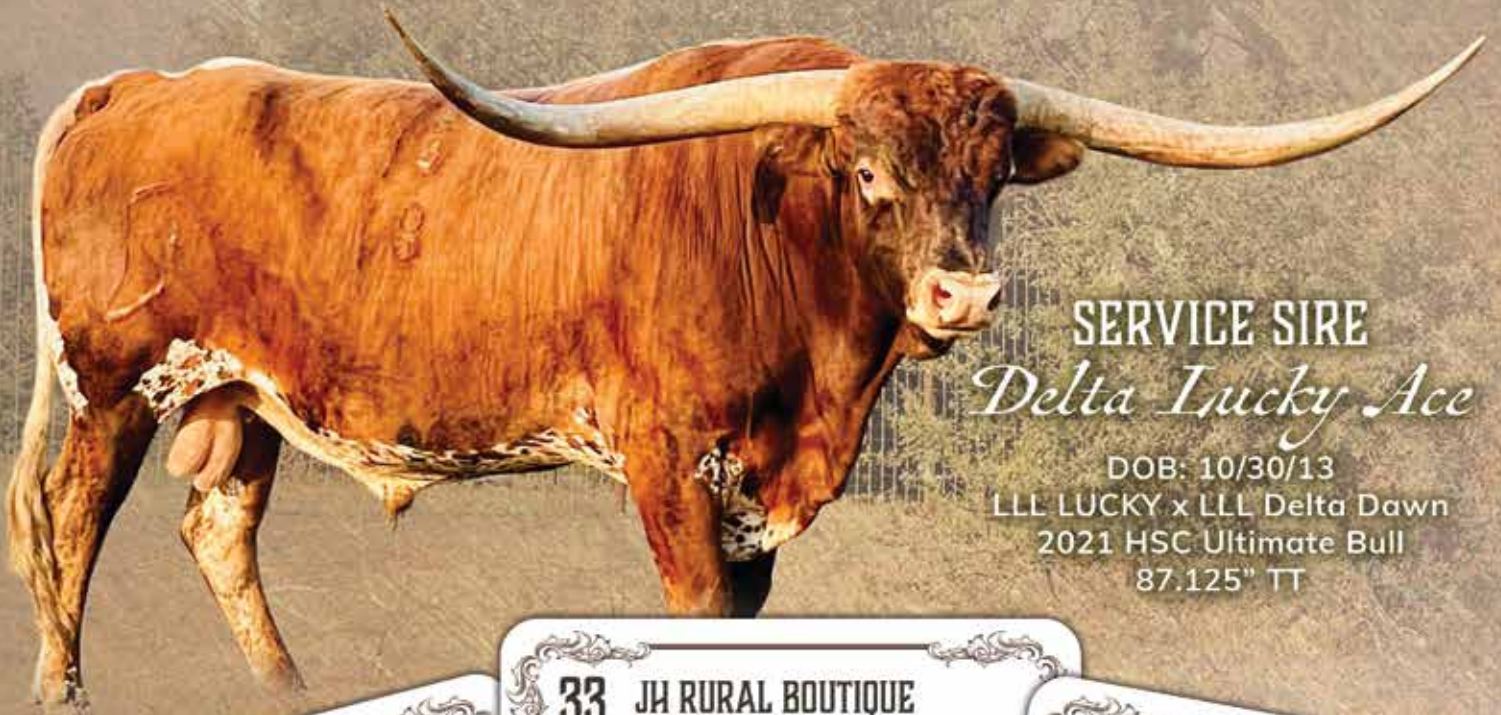

PLACE YOUR BET HERE

SERVICE SIRE

Delta Lucky Ace

DOB: 10/30/13

LLL LUCKY x LLL Delta Dawn

2021 HSC Ultimate Bull

87.125" TT

25 **BL JAGGIN DARLIN**
DOB: 9/25/19
JAGUAR CHEX X BL TUFF LIL DARLIN

♠

33 **JH RURAL BOUTIQUE**
DOB: 8/20/16
JH RURALY SCREWED X BL TOOTSIE POP

♦

49 **JH RURAL KAT**
DOB: 6/28/19
JH RURALY SCREWED X JH THIRTY KAY

♣

6h