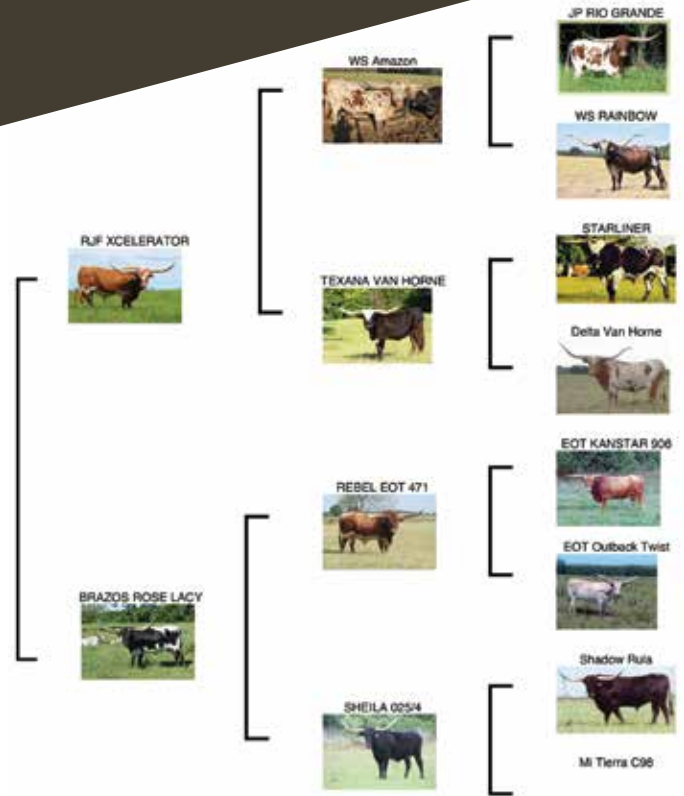

CONSIGNOR: Texas 4F Ranch, Brian & April Firebaugh
DOB: 1-22-14 **PH#:** 410 **REG:** CI288687
BREEDING INFORMATION: Exposed & Confirmed bred to Icon Of RM for a Spring 2022 Calf, 7-4-21 to 8-27-21.

COMMENTS: Need a coyote slayer? Xcelerator's Texana is a killer with over 94" total horn & 68" TTT. Her big body and great maternal demenor make her a force to reckon with! She goes back to WS Amazon & Texana Van Horne on the top. Her black and white big bodied dam Brazos Rose Lucky on the bottom. She produces some big body calves and is bred to Icon of RM for a spring 2022 calf. This girl can enhance your program.