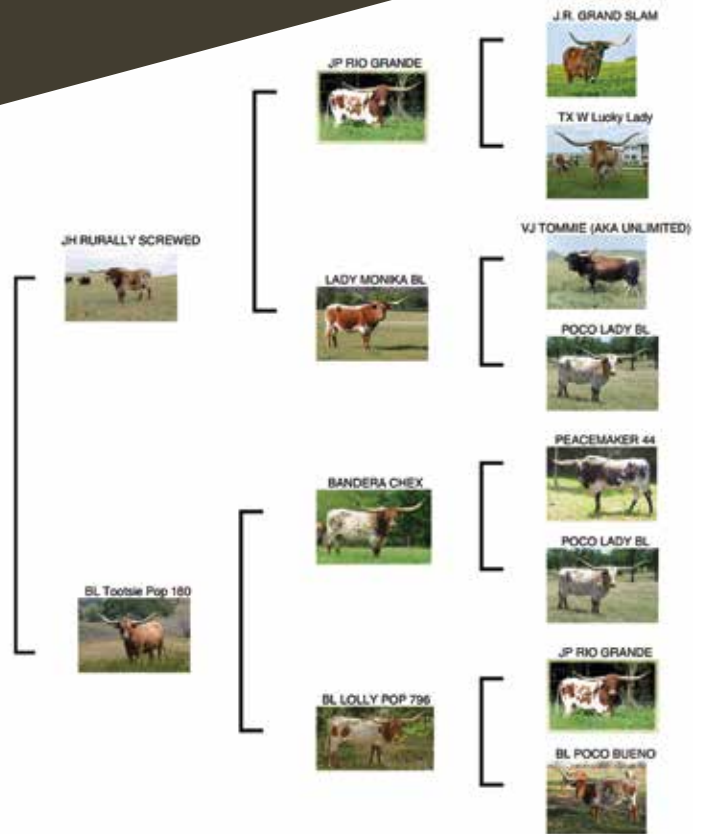

LOT 33

JH RURAL BOUTIQUE

CONSIGNOR: Cold Copper Ranch, Kali & Mike Smith
DOB: 8-20-16 **PH#:** 642 **REG:** CI305793
BREEDING INFORMATION: Will be exposed to Delta Lucky Ace from 12-14-21 to sale date.

COMMENTS: JH Rural Boutique is a sweet cow with some sweet genetics going back to BL Lady Monika on the paternal side and BL Poco Bueno on the maternal side. She is bred back to Delta Lucky Ace, 2021 Ultimate Bull. Follow our website for updates, www.coldcopper-ranch.com

LOT 34

CR SITTIN SWEET

CONSIGNOR: Sand Hills Ranch, Dora Thompson
DOB: 8-24-13 **PH#:** 65/3 **REG:** CI298540
BREEDING INFORMATION: Exposed to Tequilla Heart Break 108 from 1-14-21 to 3-30-22.

COMMENTS: A really nice Sittin Bull daughter x LLL Edith, with Gun Smoke, Watson 83, Delta Judy and Lamb's Power Play on bottom. She's the dam of two of our best heifers and should be heavy bred to Tequilla Heart Break 108 by sale date. Tequilla Heart Break's grand sire is Cowboy Tuff Chex and his grand dam is M Arrow Cha-Ching. Super breeding for your grand-calf.... Other breeding by him incl. Cowboy Chex, BL Rio Catchit, Phenomenon, DH Red Ranger, Emperor and Delta Nichole. This girl is one CLASSY LADY!