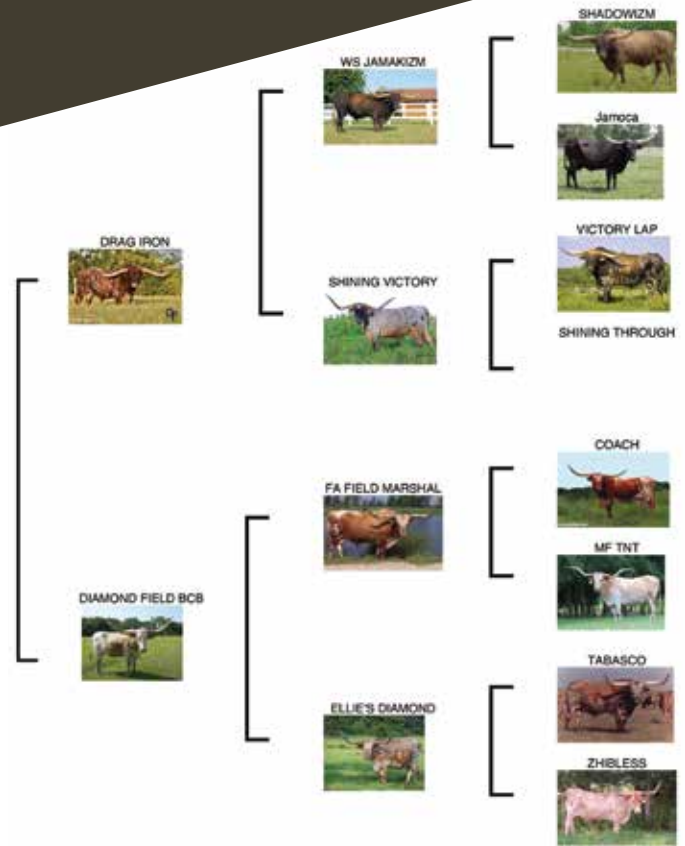

**LOT
71**

FUNNY FACE

CONSIGNOR: LM Longhorns, Mike Davis
DOB: 4-12-12 **PH#:** 06 **REG:** CI284973
BREEDING INFORMATION: Exposed to Century 100, Natural Service from 5-1-21 to 10-1-21.

COMMENTS: A very nicely painted up, big-horned cow out of the 95+” Barbie’s Doll. Funny Face is a gentle cow with some of the best Owen McGill breeding around. All her offspring have been colorful with great conformation. To top it off, she will have a powerful calf at side by our 3S Danica herd sire, Century 100. Century straws are not available yet, so here’s your chance to get in early on what may be affordable yet highly limited Danica blood in the market. Happy bidding!