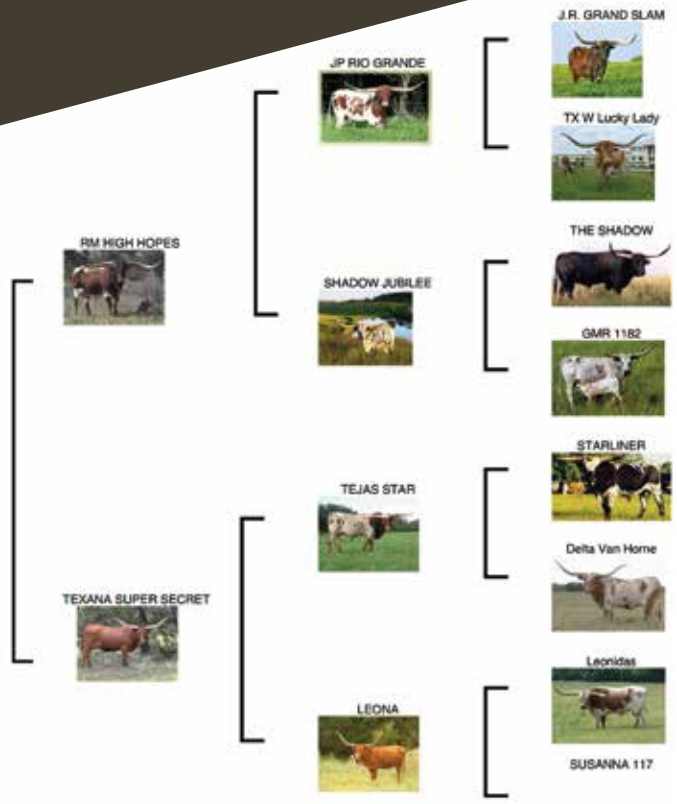

CONSIGNOR: HH Cattle Co, John Hever & Chap Hutcheson
DOB: 8-1-20 **PH#:** 129 **REG:** CI327305*
BREEDING INFORMATION: Exposed to Texana Cowboy LM from 10-11-21 to 3-1-22.

COMMENTS: HH Cattle Co's 2022 consignments are all family affairs! HH Texana Hopes is the daughter of 88" TTT RM High Hopes and Texana Super Secret (Lot 72), a 80" TTT solid red cow out of Leona by Tejas Star. This beautiful heifer has been exposed to Mike Casey's young black and white bull Texana Cowboy LM. He is the son of Century 100 and LM Texana Cowgirl and grandson of the spectacular 3S Danica and HH Samurai. Horns aplenty in this family!