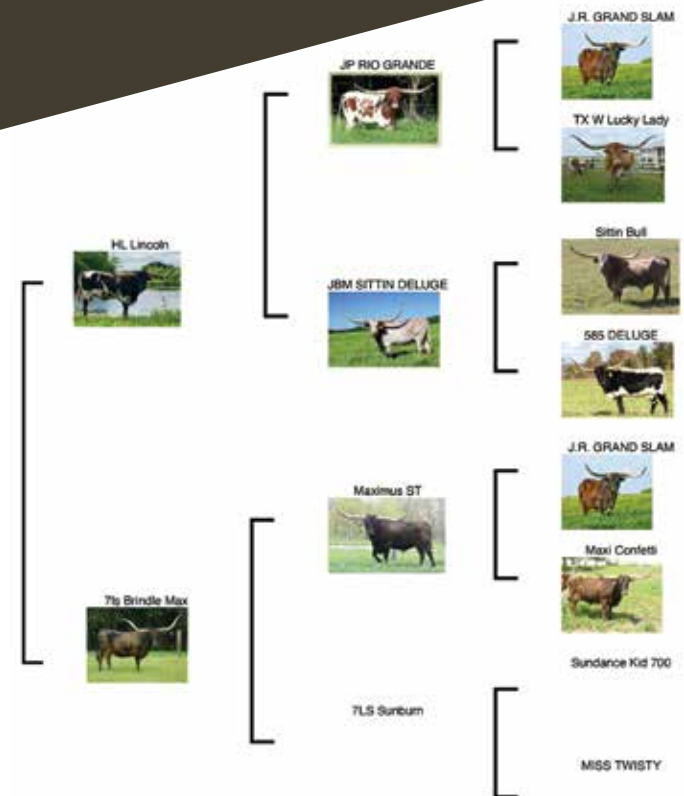

LOT 46

5D LINCOLN MAX

CONSIGNOR: Silver T Ranch, Kurt & Glenda Twining
DOB: 4-24-15 **PH#:** 54 **REG:** C1310396

BREEDING INFORMATION: Heifer calf at side sired by CV Call of Duty, born 1-27-22.

COMMENTS: We've always been a big fan of the Maximus bull and you sprinkle in the brindles and out comes a really dark cow with a great disposition that milks like a queen and raises big calves. We have retained a bull and two heifers in our herd from 5D Lincoln. She is so dark that she could pass for black. Wonderful disposition and child friendly, breeds back like a clock and is just an easy keeper. She is bred back to the 4x Horn Showcase champion CV Call of Duty 85 TTT x 107 tot. She comes with a 100% money back guarantee so bid in confidence and enjoy this great cow.