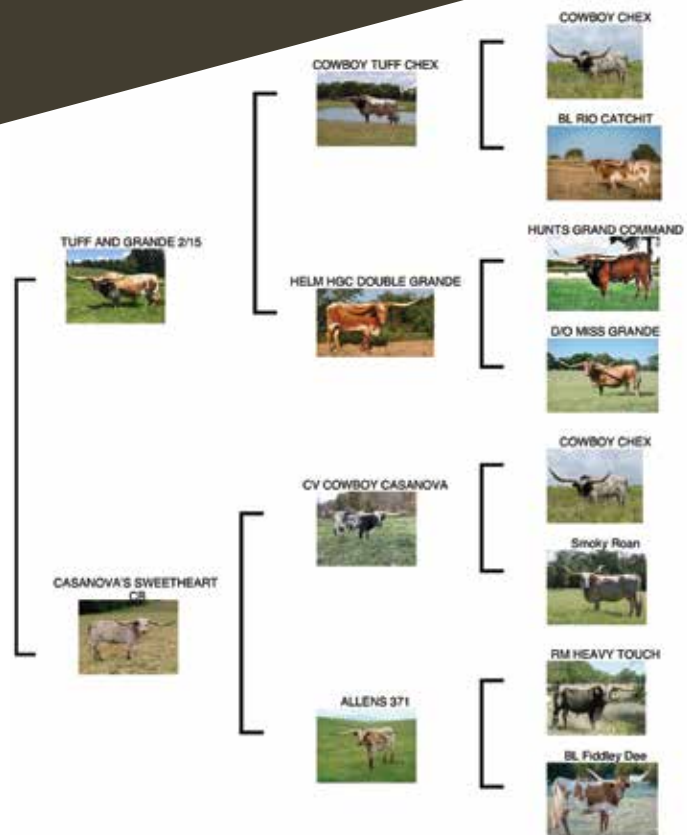

**LOT
25**

BL JAGGIN DARLIN

CONSIGNOR: Cold Copper Ranch, Kali & Mike Smith
DOB: 9-25-19 **PH#:** 967 **REG:** C1321973
BREEDING INFORMATION: Currently Exposed to Delta Lucky Ace as of 8-1-21.

COMMENTS: BL Jaggin Darlin is an exceptional heifer with great potential by Jaguar Chex leading back to BL Lady Grate 982 and on the maternal side BL Rio Catchit. She is bred back to Delta Lucky Ace, 2021 Ultimate Bull for a Spring calf! Go to COLD COPPERRANCH.COM for updates.

**LOT
26**

TUFF MARTINA FL

CONSIGNOR: Fey Longhorns, Daniel & Angelina Fey
DOB: 5-4-20 **PH#:** 134 **REG:** C1326665
BREEDING INFORMATION: Not Exposed.

COMMENTS: Just turning two years old at sale time Martina is an exciting Tuff and Grande 2/15 daughter from the top of our 2020 calf crop. Bottom side of the pedigree goes back to Cowboy Casanova and no other than RM Heavy Touch. Her horns measured 30.5" at 12 months and 42" T2T at 17 months - they are flat and start to twist. Calm disposition - not exposed. More info on feylonghorns.com.