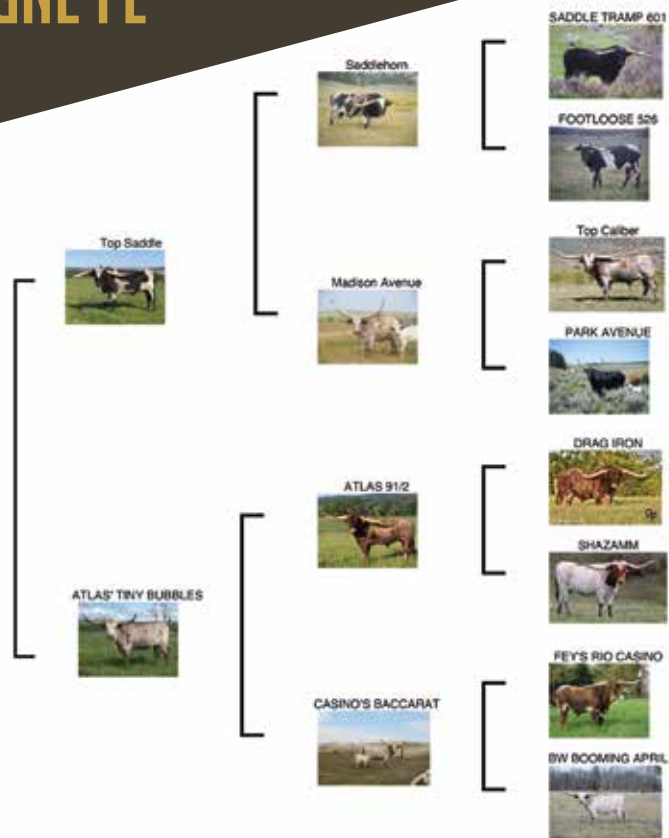

CONSIGNOR: Fey Longhorns, Daniel & Angelina Fey
DOB: 9-14-18 **PH#:** 107 **REG:** CI315474
BREEDING INFORMATION: Confirmed bred to Tuff and Grande 2/15 - calving in March.

COMMENTS: This 3-year old Top Saddle (by Saddlehorn) daughter has heavy horn with backward direction, measuring 70" T2T at 37 months. Bottom side of the pedigree goes back to Drag Iron and JP Rio Grande. She was a 2019 Futurity of the West class winner. To give you one more reason to get excited about this exceptional female: she will have a calf at side by Tuff and Grande 2/15 who has given us high $ offspring. More info on feylonghorns.com