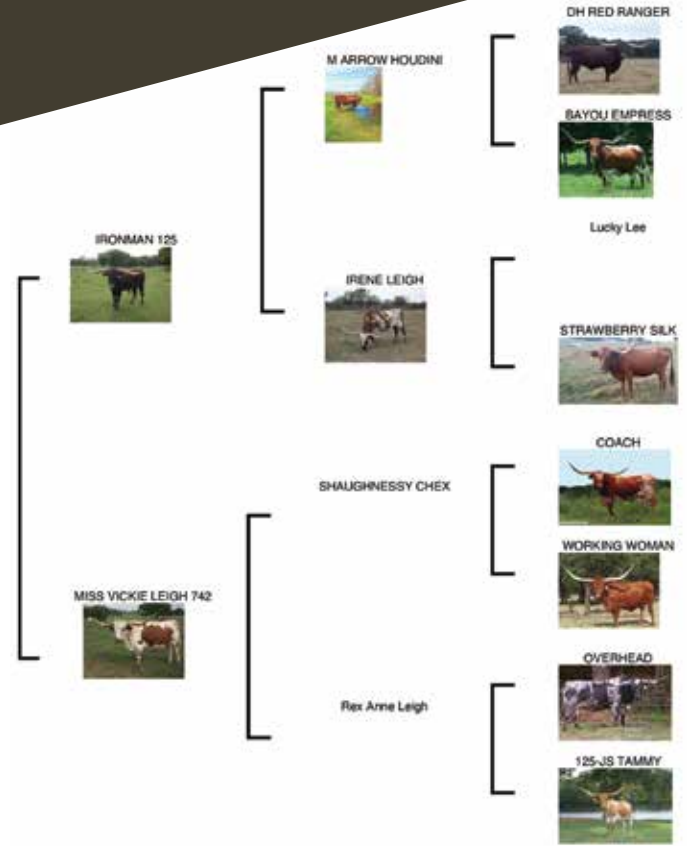

CONSIGNOR: Red McCombs Ranch, Red McCombs
DOB: 8-18-16 **PH#:** 622 **REG:** CI305336*
BREEDING INFORMATION: Bred to The Edge of RM from 4-15-21 to 10-27-21 and from 11-15-21 to sale date.

COMMENTS: This girl has some great animals in her pedigree. Coach, DH Red Ranger and Working Woman. This makes you sit up and pay attention, not to mention she is eyecatching. Bred to The Edge of RM.