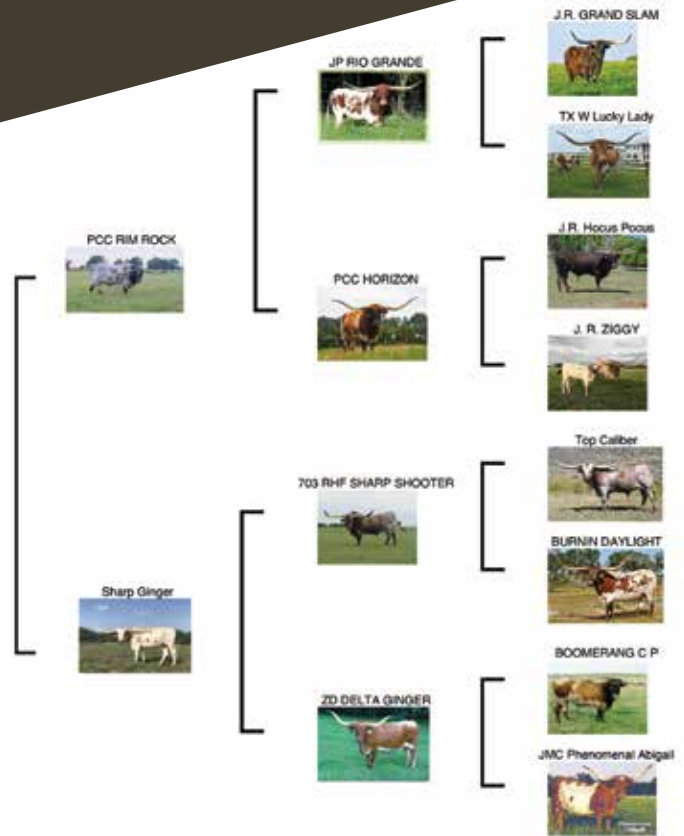

LOT 39

ROCKIN SHARP

CONSIGNOR: Fairlea Longhorn Ranch, LLC, Mike Casey
DOB: 8-9-17 **PH#:** 14/17 **REG:** 279944 (ITLA)
BREEDING INFORMATION: Exposed to JH Rural Country from 10-16-21 to 11-20-21 and Frontier Boy from 11-20-21 to present.

COMMENTS: Rockin Sharp is really coming on. She is doing a great job raising her first calf (a red heifer that we are keeping). She was measured last November as a just 4 year old at 77.25", and she should easily exceed 80" by sale date when she will be 4.5 years old. Breeding info and update horn measurement will be provided before the sale.

LOT 40

HELM CHARM 583

CONSIGNOR: Helm Cattle Company, John & Debra Helm
DOB: 8-18-21 **PH#:** 583 **REG:** C1297574*
BREEDING INFORMATION: Exposed to Brazos Tuff Cowboy 901 from 6-29-21 to 11-27-21.

COMMENTS: Phenomenal young Cow that you must see in person to appreciate. Great maternal line that goes back to ZD Rocks 585 Firefly that John and Ursula Allen and the Hudson's had great success with. This girl has awesome color and conformity coming from her dam, "Allens 585 Firefly 395" who is hovering near 90" TTT. "Charm" has one of the most beautiful symmetrical twist horn sets that you'll ever see on a Texas Longhorn, we will update TTT and total prior to sale but spoiler alert she has lots of beautiful horn. Her maternal grandsire is the "all time female mega horn producer" Top Caliber and the icing on the whole cake is "Charm" is sired by the Great "Hubbells 20 Gauge". "Charm" is a real special cow - don't miss this great opportunity to add this beauty to your program. Visit www.helm-cattlecompany.com for updates prior to sale date.