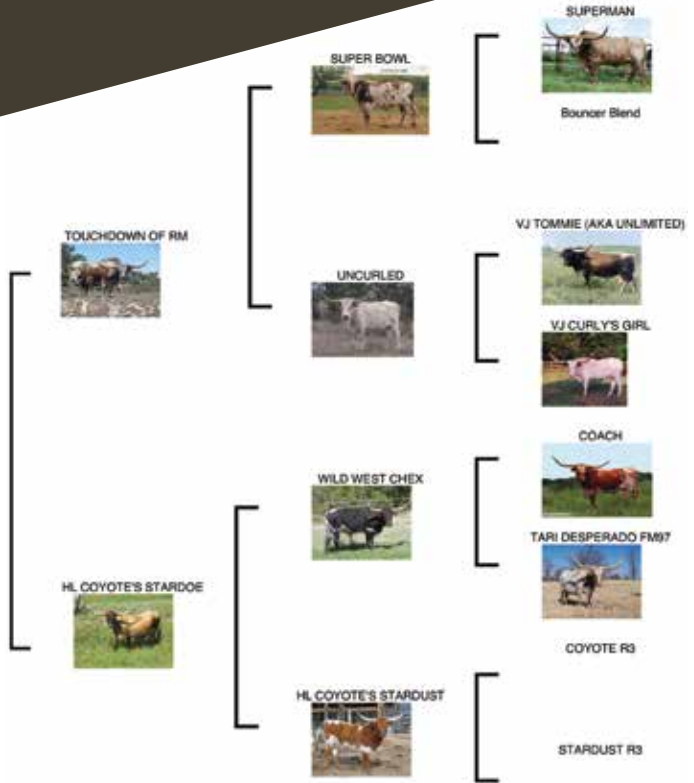

**LOT
57**

RM STAR TOUCH

CONSIGNOR: Red McCombs Ranches, Red McCombs
DOB: 4-12-16 **PH#:** 890 **REG:** C1304562*
BREEDING INFORMATION: Exposed to Edge of RM from 4-22-21 to sale date.

COMMENTS: Touchdown breeding is getting harder to come by. This girl always catches your eye in the pasture. She is bred to Edge of RM which should produce an outstanding calf. To quote Alan..Her Mama "really clicked with Touchdown." I think here is proof of the "Click"