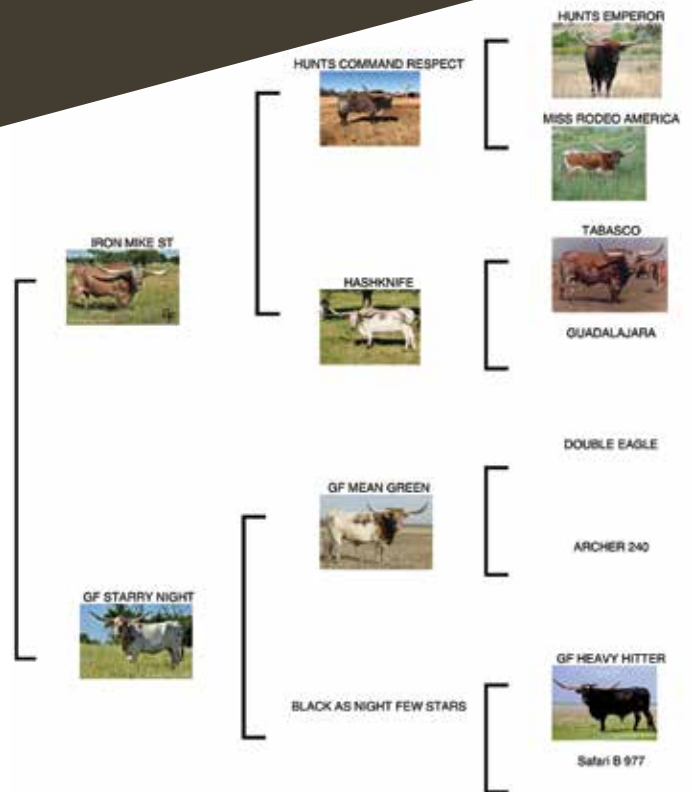

**LOT
49**

JH RURAL KAT

CONSIGNOR: Cold Copper Ranch, Kali & Mike Smith
DOB: 6-28-19 **PH#:** 916 **REG:** C1324288
BREEDING INFORMATION: Exposed to Delta Lucky Ace as of 10-8-21.

COMMENTS: JH Rural Kat is out of JH Thirty Kay, a wonderful producer and over 93" TTT and 116' TH, she has some of the greats in her pedigree like BL Lady Monika and Ringa Dinger. This is the complete package and she is bred back to Delta Lucky Ace, 2021 Ultimate Bull. Follow us at coldcopperranch.com for updates.

**LOT
50**

GF D'ORO

CONSIGNOR: Glendenning Farms Inc., Rex & Sherese Glendenning
DOB: 10-20-17 **PH#:** 112/17 **REG:** C1323810
BREEDING INFORMATION: Bull calf at side sired by Brewster Man, born 1-16-22. Exposed to El Camino from 1-16-22 to sale date.

COMMENTS: A really nice Iron Mike daughter with beautiful color and very nice conformation. This young cow has a bright future and her horns are just now beginning to lay back and come on. D'Oro is an excellent mama cow with a great udder along with being an easy keeper. A rare opportunity to get into the Iron Mike genetics along with the great Heavy Hitter on the bottom. Colorful bull calf at side sired by Brewster Man, a Drag Iron son out of a beautiful brindle cow, Tiger's Spirit. Exposed to GF El Camino, a Drag Iron son out of the BEAUTIFUL 89"+TTT RM Dixie Pat that was bred by Alan Sparger. 3 in 1 opportunity in this wonderful package. TTT measurements will be announced at sale date.