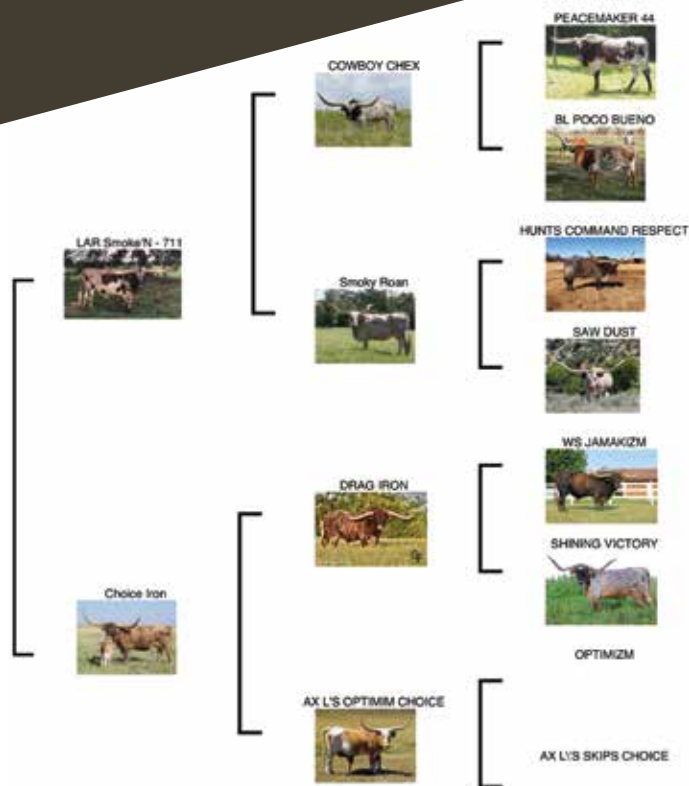

**LOT
59**

BC IRON A SMOKE'N

CONSIGNOR: Helluva Ranch, Bow Carpenter
DOB: 10-24-14 **PH#:** 024 **REG:** C1300091
BREEDING INFORMATION: Bull calf at side sired by RM Hopes and Dreams, born 11-07-21. Leaving open.

COMMENTS: Gotta tell ya BC Iron a Smoke'N has been one of my favorites and that's why she's my last Longhorn to sell. I've been doing this for a very long time and feel it's time to move on. Anyway, she's a great cow, in fact her 3-1-19 heifer won reserve championship last year at the 2021 McCombs heifer futurity. It's obvious she's a big cow with great color and tremendous horn. Help yourself!

**LOT
60**

HBR PLUM TUFF

CONSIGNOR: Circle Double J Ranch, Dave Pace
DOB: 4-12-14 **PH#:** 425 **REG:** C1290517
BREEDING INFORMATION: Exposed to PCC Front Runner from 8-14-21 to 10-8-21

COMMENTS: OCV'd A beautiful brindle and white daughter by record holder Cowboy Tuff Chex out of Rio daughter, BL Sugar Plum 844 that brings big bodied gentleness and grace to any pasture. A product of two legendary lines of the breed, Plum Tuff reflects the strength of Loomis breeding. Exposed to PCC Front Runner for a Spring '22 calf. This will give this calf's pedigree two 100", one 90" and seven 80" animals. Plum Tuff gave us a mini-me replacement heifer in 2021, so we can now let her move on to her next home. More information available at www.circledoublej.com