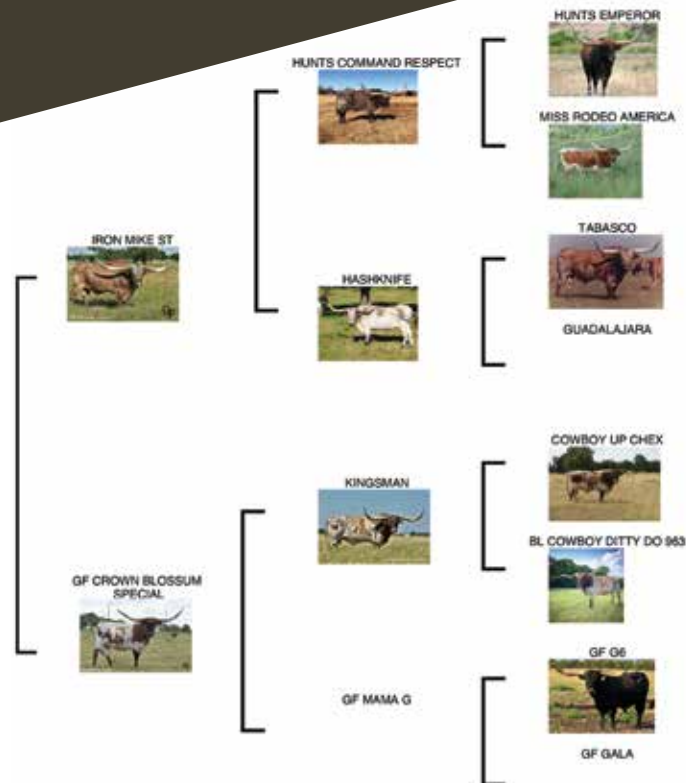

**LOT
3**

A&S PACIFIC SUSIE

CONSIGNOR: A&S Land and Cattle, Scott & Amelia Picker
DOB: 3-30-19 **PH#:** 912 **REG:** CI315763
BREEDING INFORMATION: Heavy bred to CR Down Range (Concealed Weapon X Conchita PC433).

COMMENTS: This girl hit 60"+ at two years and has not slowed down. Pacific Susie is well put together, gentle as can be and has some "Awesome" genetics. She decided as a very young calf she was going to be everyone's friend. Her calf is bred for horn with just enough old school to get some twist. We are very proud to offer this Longhorn!

**LOT
4**

GF I'M A BLOSSOM

CONSIGNOR: Glendenning Farms Inc., Rex & Sherese Glendenning
DOB: 4-6-19 **PH#:** 76/19 **REG:** CI324946
BREEDING INFORMATION: Heifer calf at side sired by GF Iron Yates, born 1-1-22. Exposed to Drag Iron from 2-01-22 to Sale Date

COMMENTS: A daughter of the Legendary Iron Mike ST. On the bottom side she goes to Cowboy Up Chex and GF Heavy Hitter, the first bull to ever hit 80" TTT and eventually hitting 87.5" TTT. This beautiful heifer is a perfect example of just what great females Iron Mike ST sired. She is feminine, has great conformation, beautifully marked, with a great set of lateral horns. I'm a Blossom's genetics should work for any program and make you proud to own. Gorgeous heifer at side sired by GF Iron Yates, a Drag Iron son out of the 90.5" TTT Awesome Yates cow. We call her Poppy and she is very special. Blossom is exposed to Drag Iron for a chance to get a 3 in 1 package. As our Dear Friend, Alan Sparger, would say "Pretty Sells." TTT measurements will be announced at sale date.