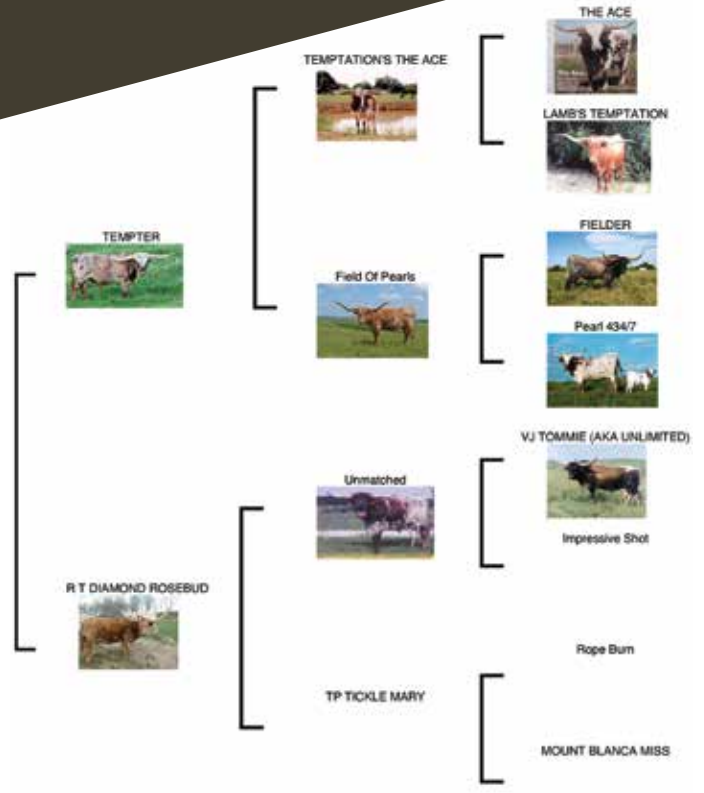

CONSIGNOR: Three Creeks Ranch, Sharon Garfield
DOB: 5-7-14 **PH#:** 57/14 **REG:** CAI297739
BREEDING INFORMATION: Exposed to KDK Flame-thrower from 6-12-21 to 9-4-21.

COMMENTS: The history of twist in Tempter daughters is as long as it is with those recently selling for \$27,000 in the East Coast Classic. On Tempting Rose's bottom side you have the Rosebud cow that is from the same production as Glendenning's \$49,000, 90" Awesome Rosebud. Tempting Rose is bred to KDK Flamethrower, son of the late \$75,000 96" TCC Houdini who was on pace to be the longest horned bull in the breed, and out of the \$25,000 DC Casanova's Lady. If you're looking for marketability, body, and twist. Here's your cow.