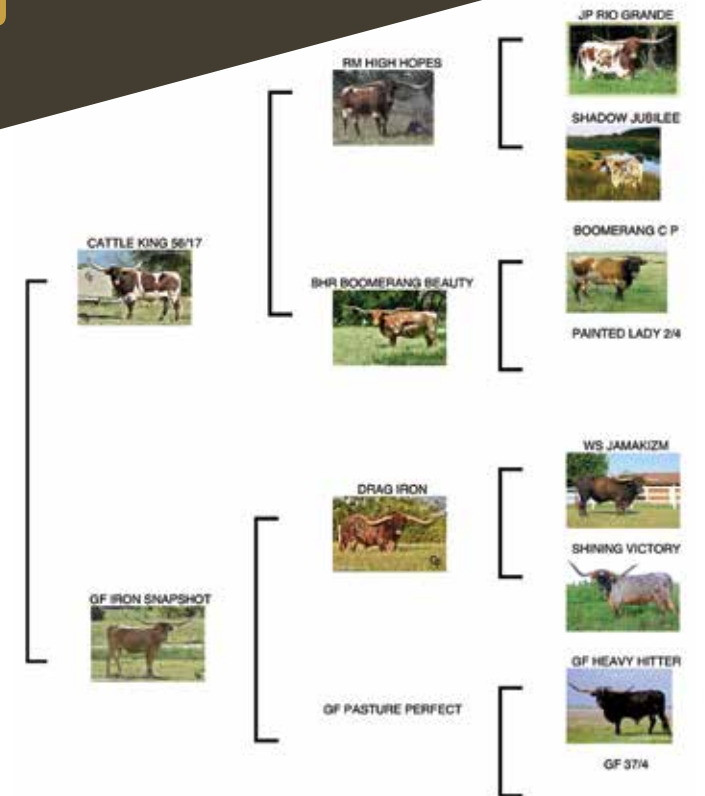

COMMENTS: This heifer is royally bred. The Grand-dam Allen's Dark Cherry had three flush daughters out of Top Caliber. All of them went over 90 TTT and sold for high dollars. Silver Traverse is out of one of the 90 TTT daughters and she has her mother's color and disposition which is dog gentle and should turn out just like her sisters, we have had five of them, and be a great addition to your herd. Her sire is none other than CV Call of Duty, the 4x HSC Champion, 3x Futurity winner out of the \$100k Cowboy Casanova bull and the \$25k FL Rio Maxine. He goes 85" TTT and 108" tot and puts a lot of horn on his offspring. He will also be selling in this sale as he has worked himself out of a job. You can bid in confidence here as she comes with a 100% money back guarantee. She is a winner and would look great in your pasture.

**LOT
10**

GF BEATRIZ CORONADO

CONSIGNOR: Glendenning Farms Inc., Rex & Sherese Glendenning
DOB: 3-1-20 **PH#:** 13/20 **REG:** CI328685

BREEDING INFORMATION: Exposed to Rex Chex 10-29-21 to Sale Date.

COMMENTS: Beatriz Coronado is a beautiful heifer that will be missed at Glendenning Farms. She is solid in every way. Horns, conformation, color, genetics along with a great disposition. She is sired by Cattle King, a son of the beautiful twisty horned BHR Boomerang Beauty and out of an outstanding Drag Iron daughter. Beatriz's pedigree includes so many greats...JP Rio Grande, Shadow Jubilee, Boomerang CP, Heavy Hitter and G-Man. She comes exposed to Rex Chex, a Cowboy Tuff Chex son we purchased from Bob Loomis and are proud to own. A chance to add some great genetics to your program. TTT measurements will be announced at sale date. She's special!