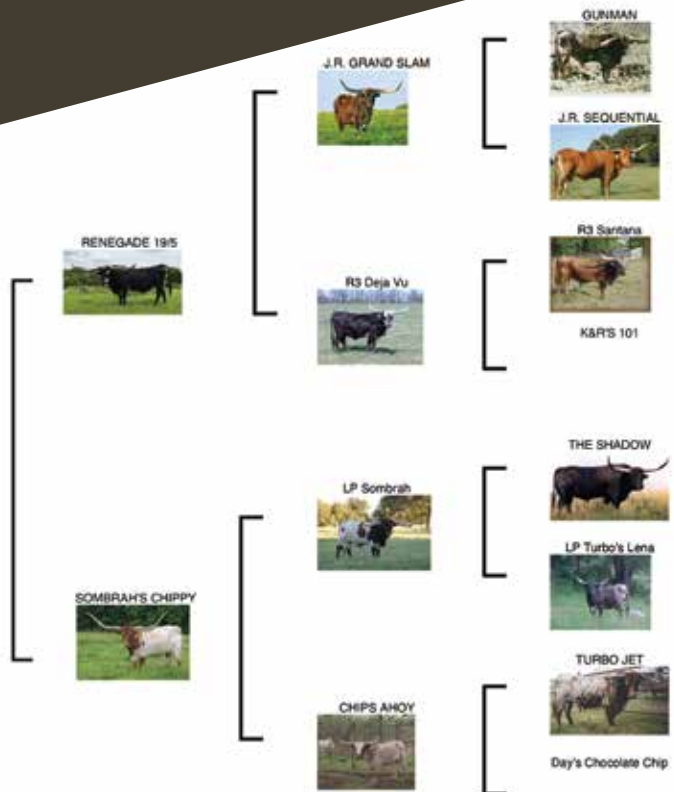

**LOT
68**

TEXANA TAX CUT

CONSIGNOR: Sand Hills Ranch, Dora Thompson
DOB: 9-10-15 **PH#:** 545 **REG:** C307904
BREEDING INFORMATION: Exposed to Tequila Heart Break from 3/9/21 to 3/30/22.

COMMENTS: This striking cow reflects her classic breeding - Texas Meteorite (Tejas Star x Texana Tallteller) x Texan Tax Evasion (Starliner x Sambo's Hotshot) - double Starliner, Delta Van Horne, Coach Tommie and Headliner FF248. She's a total package of color, horn and body with a lot of productivity - 3 heifers out of three calves for us... Should calve by Sale Date. Exposed to Tequilla Heart Break, who is doing a super job for us with good bodied, colored up heifers and a lot of them. His sires is Heart Breaker (Cowboy Tuff Chex x M Arrow Cha -Ching) and he is out of M Arrow Tequila Shot (M Arrow Tequila Sunrise x Michelle Leigh 8 CF28. Hate to see her go...

**LOT
69**

RENEGADES CHIPSTER

CONSIGNOR: 2 K Square, Michael Kearney
DOB: 3-5-15 **PH#:** 508 **REG:** C1293125
BREEDING INFORMATION: Exposed to RM High Hopes from 8-26-21 to 9-28-21.

COMMENTS: This stunning brindle beauty will turn heads. Measured 76 1/8" TTT back in September 2021. Updated measurements and breeding information at auction. This 2015 model will give you great offspring for years. Great quality from the Bowman's program.