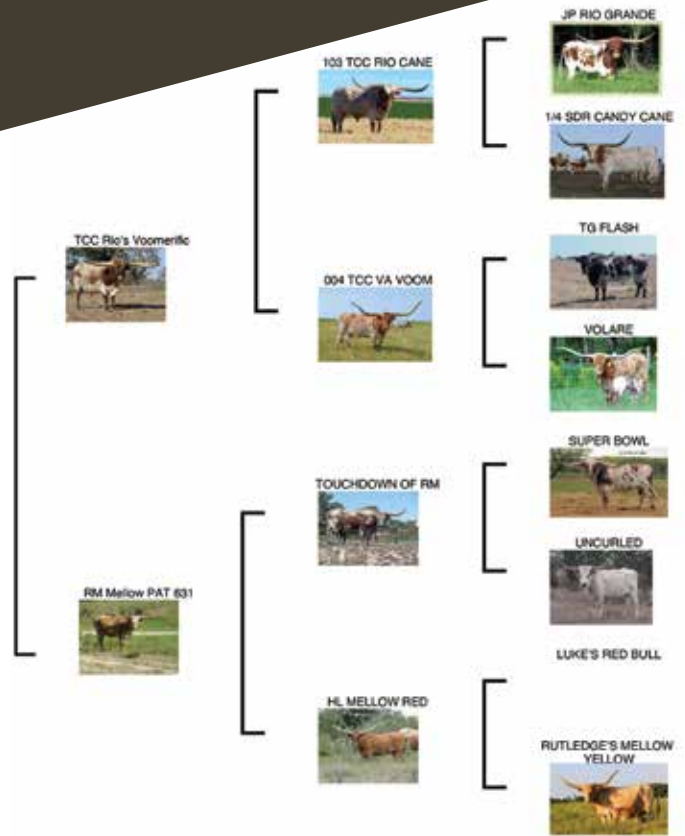

COMMENTS: When Alan talked about certain crosses he called them "Magic". The cross between Touchdown of RM and Mellow Red was one of those. This heifer's dam now lives in Comfort. The last cow Sparger ever bought. That is what he thought of this cross. And we think that adding The Beast to that Magic is going to really go somewhere. This heifer shows tons of promise. Not exposed.