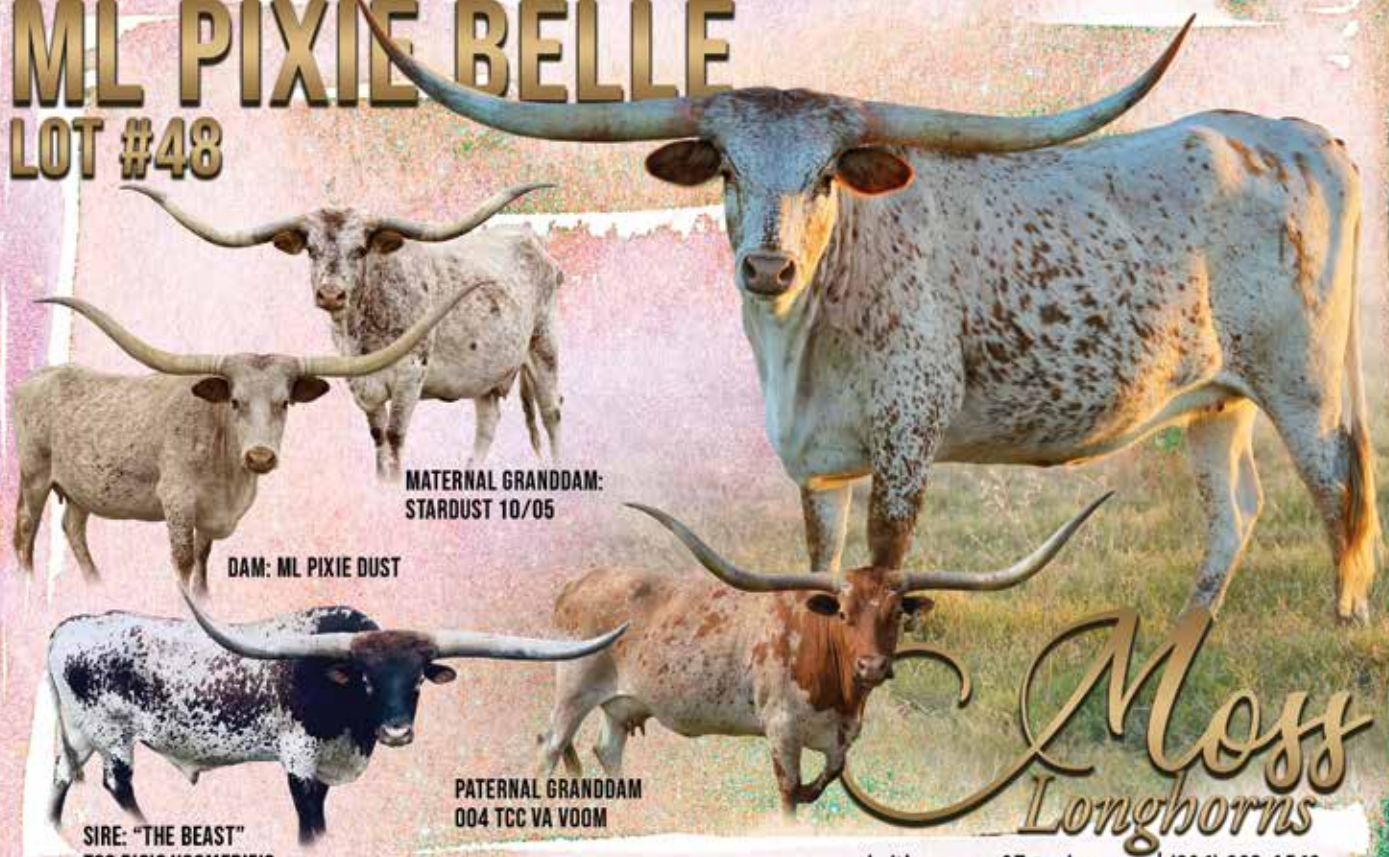

ML PIXIE BELLE

LOT #48

MATERNAL GRANDDAM:
STARDUST 10/05

DAM: ML PIXIE DUST

PATERNAL GRANDDAM
004 TCC VA VOOM

SIRE: "THE BEAST"
TCC RIO'S VOOMERIFIC

*Moss
Longhorns*

kaitlyn_moss07@yahoo.com | (806) 893-1569