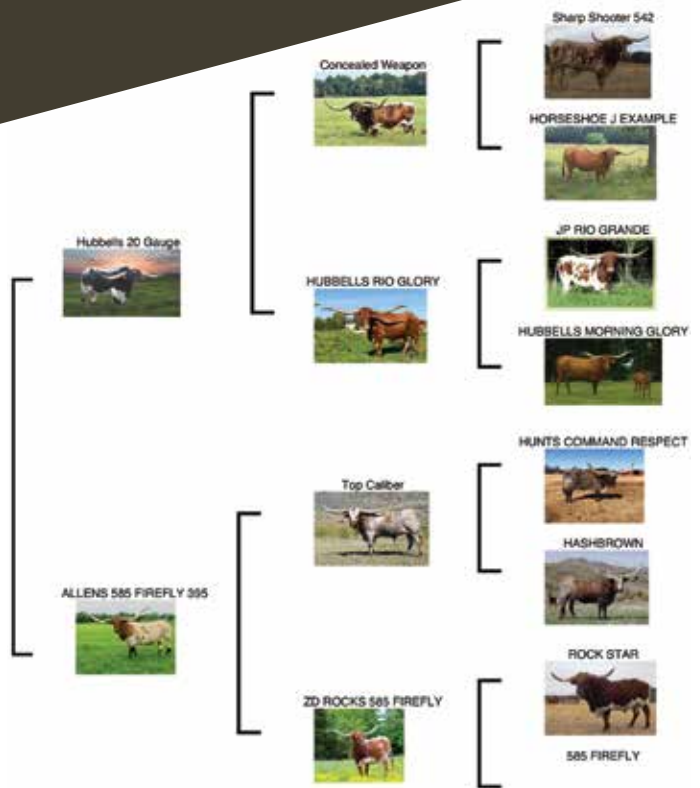

LOT 39

ROCKIN SHARP

CONSIGNOR: Fairlea Longhorn Ranch, LLC, Mike Casey
DOB: 8-9-17 **PH#:** 14/17 **REG:** 279944 (ITLA)
BREEDING INFORMATION: Exposed to JH Rural Country from 10-16-21 to 11-20-21 and Frontier Boy from 11-20-21 to present.

COMMENTS: Rockin Sharp is really coming on. She is doing a great job raising her first calf (a red heifer that we are keeping). She was measured last November as a just 4 year old at 77.25", and she should easily exceed 80" by sale date when she will be 4.5 years old. Breeding info and update horn measurement will be provided before the sale.

LOT 40

HELM CHARM 583

CONSIGNOR: Helm Cattle Company, John & Debra Helm
DOB: 8-18-21 **PH#:** 583 **REG:** C1297574*
BREEDING INFORMATION: Exposed to Brazos Tuff Cowboy 901 from 6-29-21 to 11-27-21.

COMMENTS: Phenomenal young Cow that you must see in person to appreciate. Great maternal line that goes back to ZD Rocks 585 Firefly that John and Ursula Allen and the Hudson's had great success with. This girl has awesome color and conformity coming from her dam, "Allens 585 Firefly 395" who is hovering near 90" TTT. "Charm" has one of the most beautiful symmetrical twist horn sets that you'll ever see on a Texas Longhorn, we will update TTT and total prior to sale but spoiler alert she has lots of beautiful horn. Her maternal grandsire is the "all time female mega horn producer" Top Caliber and the icing on the whole cake is "Charm" is sired by the Great "Hubbells 20 Gauge". "Charm" is a real special cow - don't miss this great opportunity to add this beauty to your program. Visit www.helm-cattlecompany.com for updates prior to sale date.