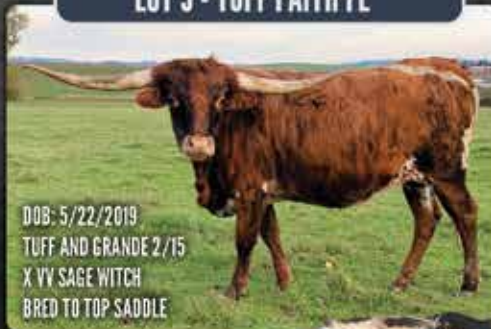

DOB: 5/22/2019
TUFF AND GRANDE 2/15
X VV SAGE WITCH
BRED TO TOP SADDLE

LOT 61 - TOP SADDLE'S CHAMPAGNE

DOB: 9/14/2018
TOP SADDLE X
ATLAS' TINY BUBBLES
BRED TO TUFF AND GRANDE 2/15

Mark your calendar!
Oregon Trail sale
in Dundee,
June 17-18, 2022