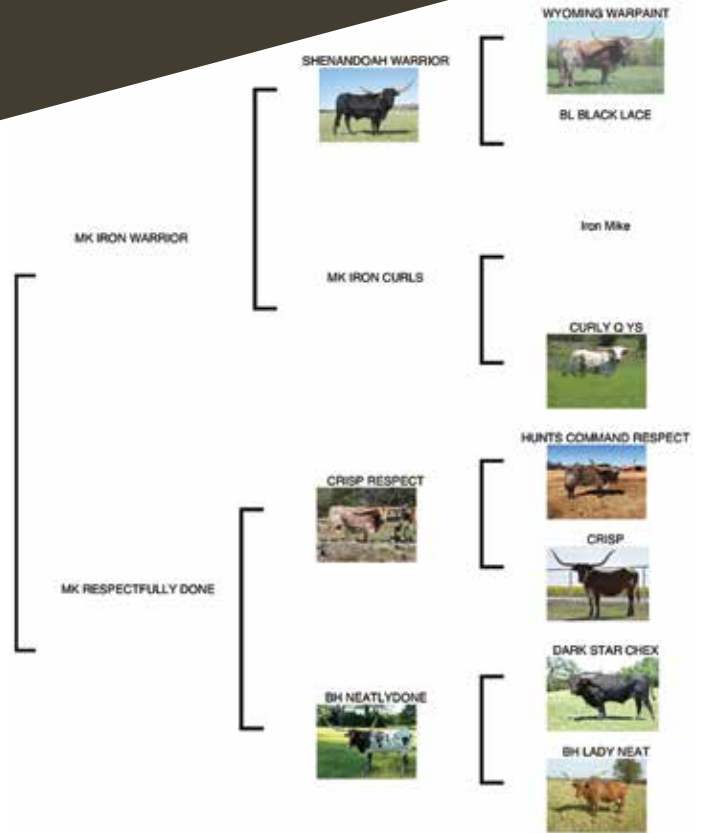

**LOT
77**

MK LUCY

CONSIGNOR: 2 K Square, Michael Kearney
DOB: 10-24-19 **PH#:** 44 **REG:** CI332554
BREEDING INFORMATION: Exposed to RM High Hopes from 1-29-21 to 4-10-21.

COMMENTS: Great genetics make this gal a real winner. Crisp Respect on top and dam Neatly Done with 81 1/2" TTT at 6 years makes for a great addition to your program. 52 3/4" TTT at 23 months. Exposed to RM High Hopes and updated measurement and breeding information at auction.