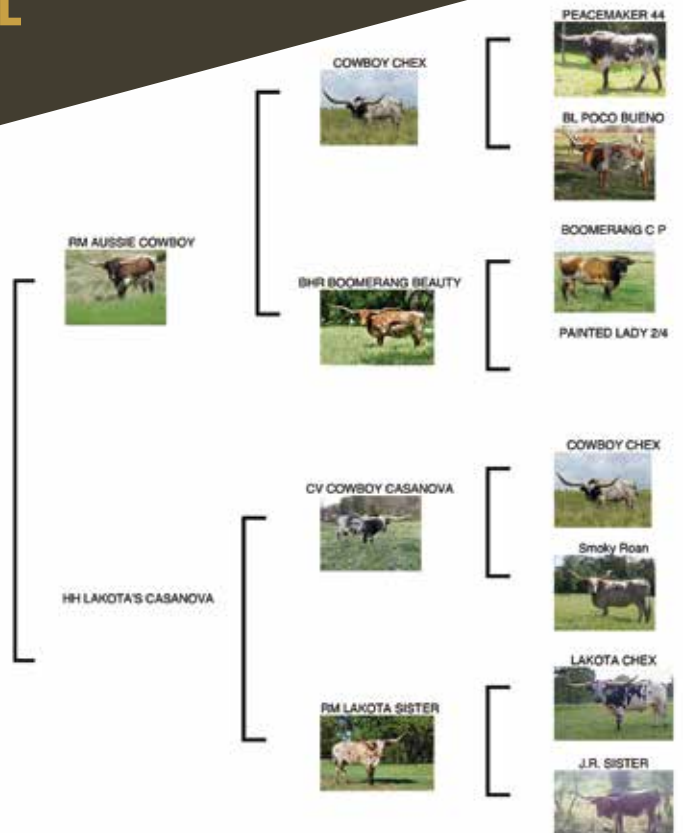

**LOT
28**

M ARROW WOW'S DANDELION

CONSIGNOR: Harrell Ranch, Kent & Sandy Harrell
DOB: 10-5-12 **PH#:** 476 **REG:** CI291042
BREEDING INFORMATION: Bull calf at side sired by Rebel HR (BTI88129), born 10-5-21. Exposed to Pacific Cowboy 40 from 11-18-21 to sale date.

COMMENTS: This colorful cow with Texas Twist horns has over 83" total horn and is still growing. She sells with a Rebel HR bull calf at side, that looks a lot like mama, and is bred back to Pacific Cowboy 40, our 96 7/16" TTT senior herd sire, for an early fall 2022 calf. PC 40 is the 4th biggest TTT bull in the industry and won the Triple Crown at the 2021 Horn Showcase in his class. Dandelion is a great mama and is clean and correct in every way. We are keeping her deep bodied 2020 heifer in our herd to replace her.

**LOT
29**

HH CASANOVA'S AUSSIE

CONSIGNOR: HH Cattle Co., John Hever & Chap Hutcheson
DOB: 8-25-16 **PH#:** 77 **REG:** CI306914*
BREEDING INFORMATION: Exposed to RM High Hopes from 9-1-21 to 12-1-21.

COMMENTS: Welcome to the dam of HH Casanova's Hopes Lot 12. This beautiful cow is not yet 6 years old and was sired by McCombs auctions regular, RM Aussie Cowboy. She is a classic Texas Longhorn featuring great color, horns and body conformation. We have never measured her but will have details at the auction. She has been exposed to McCombs legend RM High Hopes and would make a great pair with her daughter. It's all in the family!