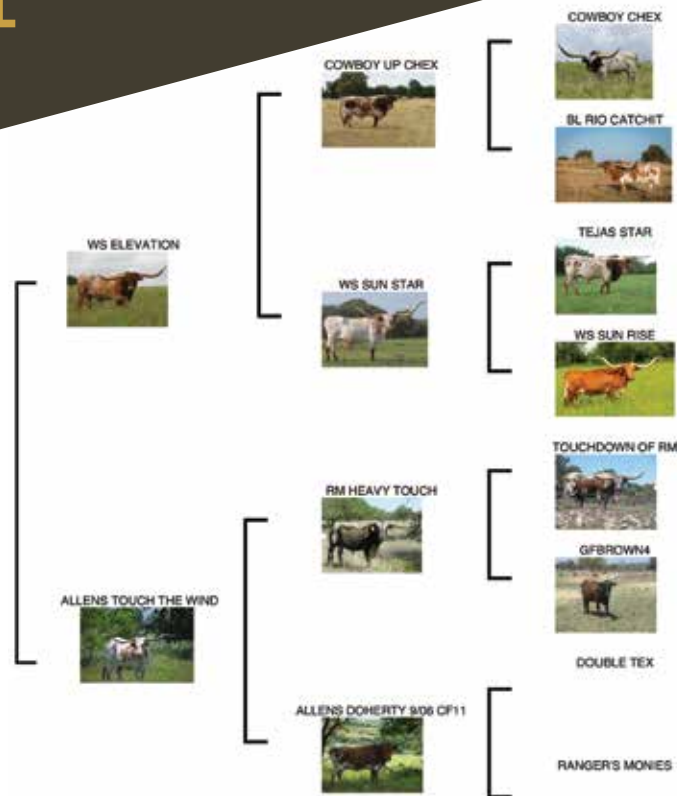

SEDLACEK RANCH
EST. 1996

**LOT
11**

HLR SUN KISSED KALLIE

CONSIGNOR: Hagler Ranch, Keith Hagler
DOB: 3-8-20 **PH#:** 200 **REG:** CI323700*
BREEDING INFORMATION: To be determined.

COMMENTS: One of the most gorgeous heifers we have ever raised. He sire has made a great name for himself and we are building a strong line up of replacement females that he has sired. His dam is one of our twist daughters of the longest horned clone of Doherty 6. We just adore this young female and it hurts to let her go but what an individual to represent that ranch with our breeding. We will have her exposed starting in January to one of our elite sires.