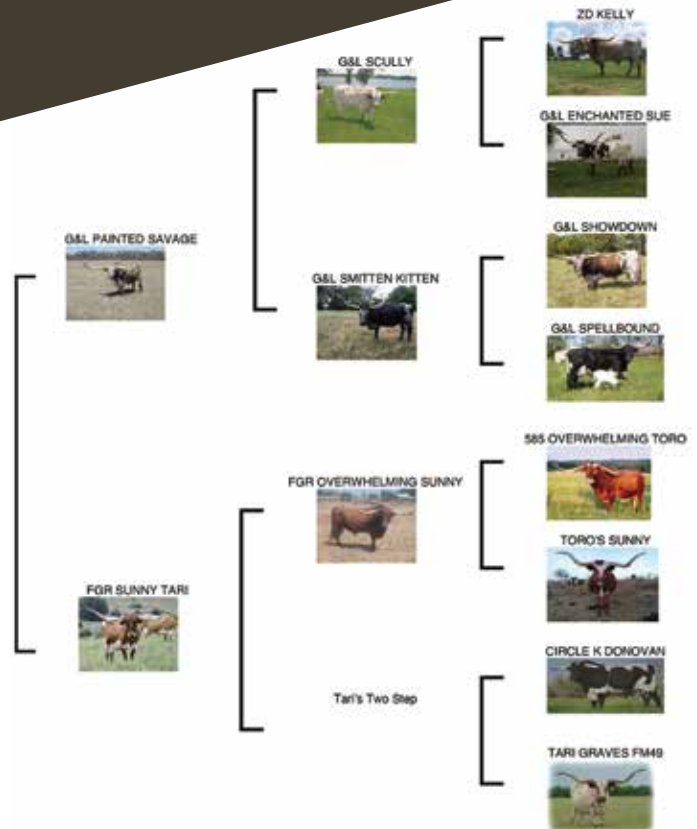

CONSIGNOR: Red McCombs Ranches, Red McCombs
DOB: 2-5-20 **PH#:** 999 **REG:** C1331480*
BREEDING INFORMATION: Not Exposed.

COMMENTS: This heifer is one to put on your short list. With G&L Painted Savage and FGR Sunny Tari she promises to keep it interesting. She is not exposed so you can choose which bull she goes with.