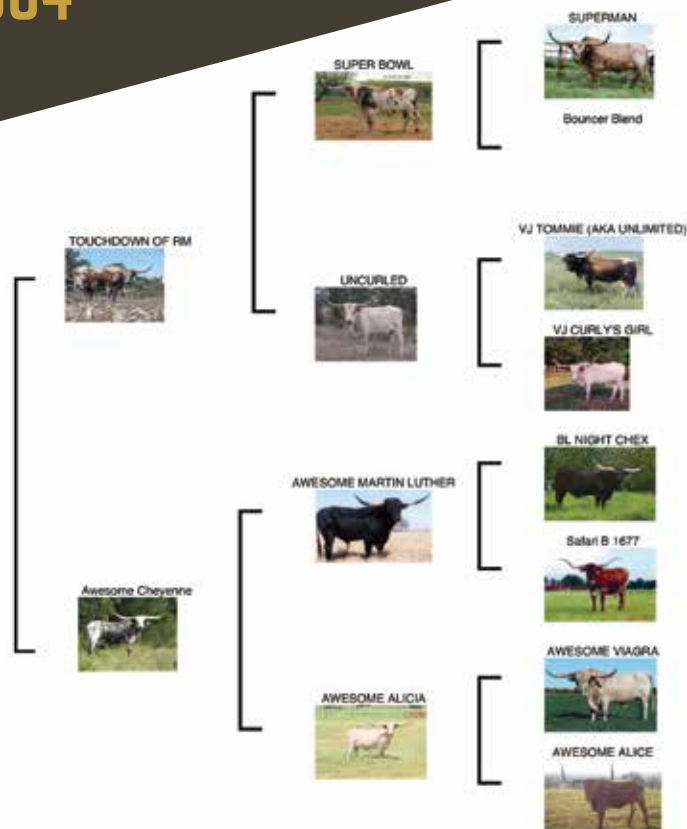

**LOT
55**

RM CHEYENNE TOUCH 884

CONSIGNOR: Red McCombs Ranch, Red McCombs
DOB: 7-1-16 **PH#:** 884 **REG:** CI304581*
BREEDING INFORMATION: Exposed to Edge of RM from 4-15-21.

COMMENTS: This is one that is hard to let go of. Touch-down and Awesome Cheyenne makes for a great cow.

**LOT
56**

RM PAINTED LADY 966

CONSIGNOR: Red McCombs Ranch, Red McCombs
DOB: 4-9-19 **PH#:** 966 **REG:** CI322032*
BREEDING INFORMATION: Exposed to RM King of the Mountain from 4-15-21 to 10-27-21 and to The Edge of RM from 11-1-21 to sale date. Bull calf born 2/20/22.

COMMENTS: A young cow out of Painted Savage and a Top Caliber daughter! We need to take a look at this girl. Bred to our Beast and RM Mellow Specks Pat Son-- King of the Mountain. We expect great things here.