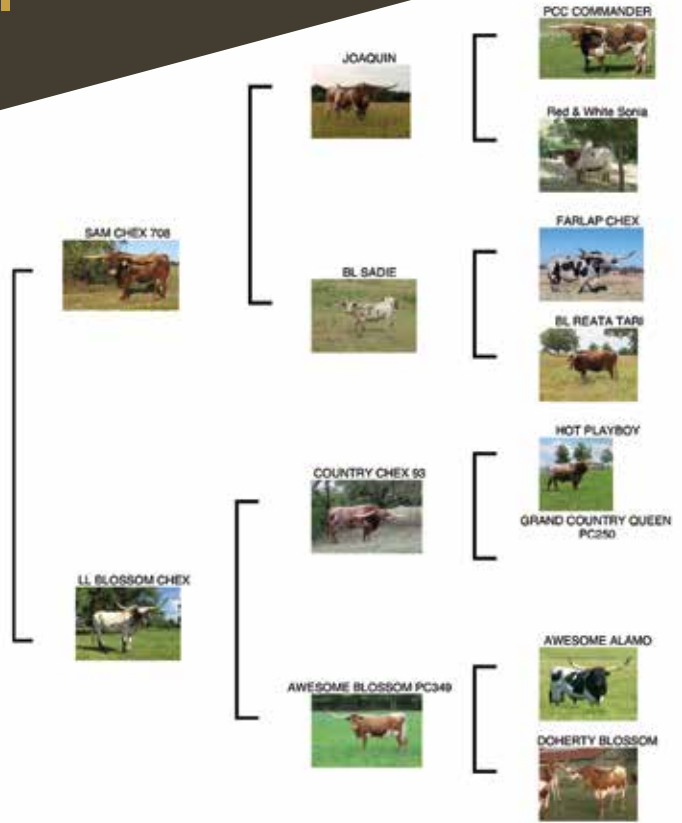

COMMENTS: When you consign to the Fiesta Sale you had better bring a SMOKER! She is our best SAM CHEX 708 daughter from our first calf crop by him. She has super flat horn with her whole life ahead of her, she just turned 3 in January. A very unique pedigree that will outcross well in any herd. Super gentle, you can't go in the pasture without her coming up to see you. Exposed to the incomparable Helm's Ace for an early summer calf!