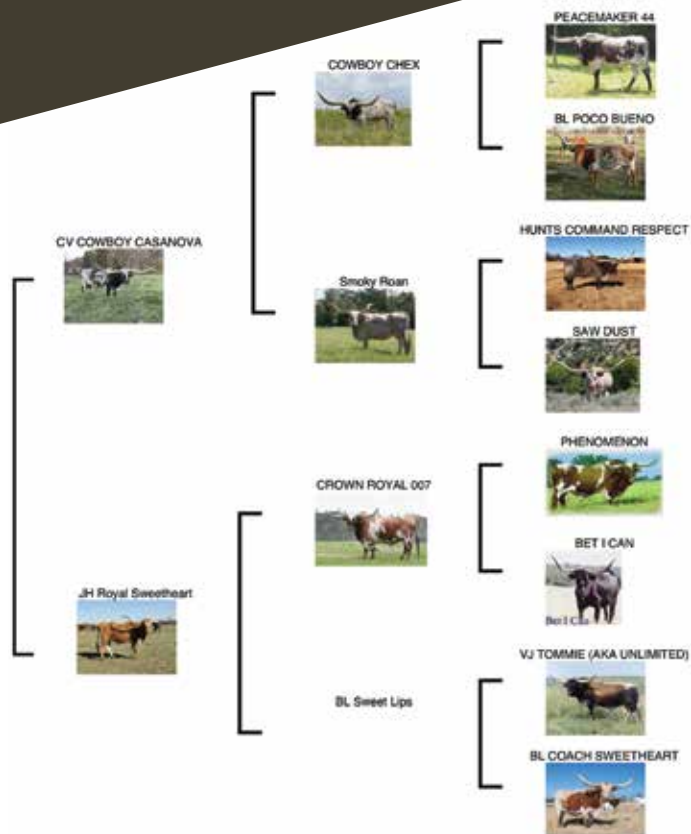

COMMENTS: 585 Super Nova is a star that shines, with long TTT in the high 70 inch range she might hit 80 by sale date. Super Nova combines the greatest pedigrees you can imagine, CV Cowboy Casanova, Hunts Command Respect, Cowboy Chex, Phenomenon, BET I CAN, and Unlimited (VJ Tommie). She will stop the crowds and be a favorite to raise super big calves with excellent horn. This cow may well be a 100" star in just a few years!