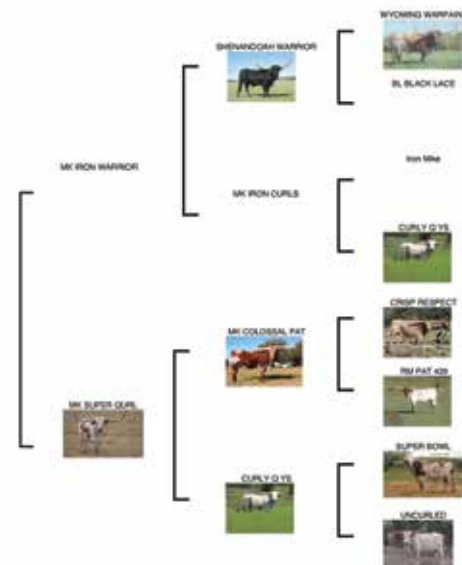

**LOT
30**

PEN OF THREE

MK WUNDER FRAU

CONSIGNOR: 2 K Square, Michael Kearney
DOB: 4-14-20 PH#: 48 REG: CI332553
BREEDING INFORMATION:

COMMENTS: This beautiful lady is loaded with great genetics. Imagine Crisp Respect and Iron Mike on top and McCombs Super Bowl on the bottom. Great horn base. Measured 43 3/4" at 18 months and put on an incredible 16 1/4" in the six months prior to that. Only one chance for this great look and great genetics all in one package.

MK IRON RAIN

DOB: 3-9-20 PH#: MK45 REG: CI332555
BREEDING INFORMATION:

COMMENTS: Renowned Iron Mike genetics make this young beauty a winner. Beautiful color and confirmation. Dam Cristal Mist measured 72 1/2" at only 40 months. Don't miss this opportunity.

MK QURL OF STEEL

DOB: 4-9-20 PH#: MK46 REG: CI332556
BREEDING INFORMATION:

COMMENTS: Genetics from Iron Mike on the top and Crisp Respect on the bottom make this a can't miss opportunity. 44 1/4" TTT at 18 months and added 14 1/4 " of horn in the 6 months prior to that. She is open to your favorite bull.