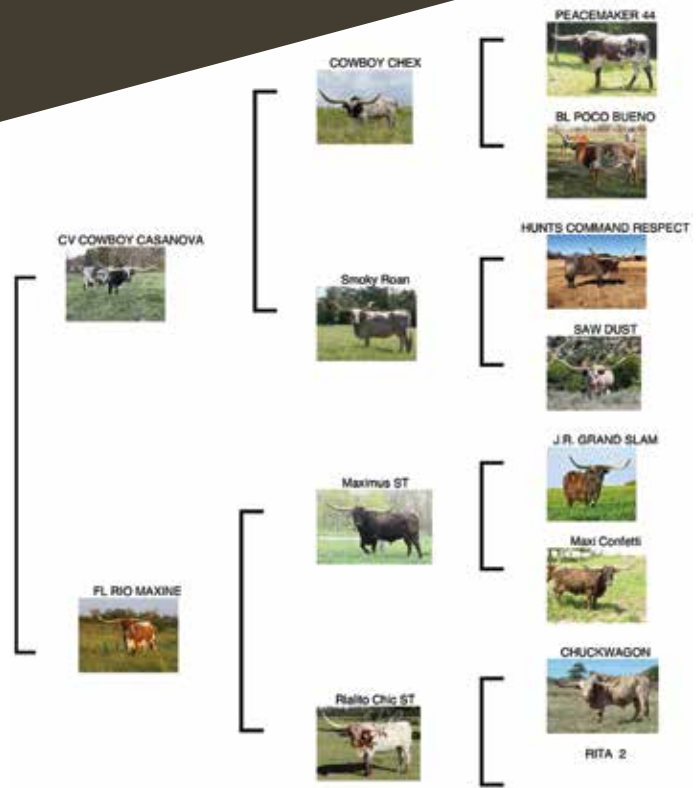

LOT 45

CV CALL OF DUTY

CONSIGNOR: Silver T Ranch, Kurt & Glenda Twining
DOB: 5-12-14 **PH#:** 1/14 **REG:** B189326

COMMENTS: CV Call of Duty is by far one of the best bulls we have owned and he has sired so many great up and coming young cows and heifers. He has several young cows who are now in their 80's TTT with great dispositions and wonderful milking abilities. If you like a bull with a great disposition that absolutely covers his cows quickly he won't disappoint. He is all business and extremely fertile. He is big and brindle and you will get brindle calves from him as well as many paints. His sire is the $100k CV Casanova Cowboy and his dam is the $25k FI Rio Maxine. He has won the Horn Showcase 4x and has won 3 futurities and one outstanding animal award. He has no flaws. We have been blessed to have so many of his daughters in our herd so it's time to share him with another outstanding breeder. Last measurements were 85 TTT/ 107 tot

LOT 46

5D LINCOLN MAX

CONSIGNOR: Silver T Ranch, Kurt & Glenda Twining
DOB: 4-24-15 **PH#:** 54 **REG:** C1310396

BREEDING INFORMATION: Heifer calf at side sired by CV Call of Duty, born 1-27-22.

COMMENTS: We've always been a big fan of the Maximus bull and you sprinkle in the brindles and out comes a really dark cow with a great disposition that milks like a queen and raises big calves. We have retained a bull and two heifers in our herd from 5D Lincoln. She is so dark that she could pass for black. Wonderful disposition and child friendly, breeds back like a clock and is just an easy keeper. She is bred back to the 4x Horn Showcase champion CV Call of Duty 85 TTT x 107 tot. She comes with a 100% money back guarantee so bid in confidence and enjoy this great cow.