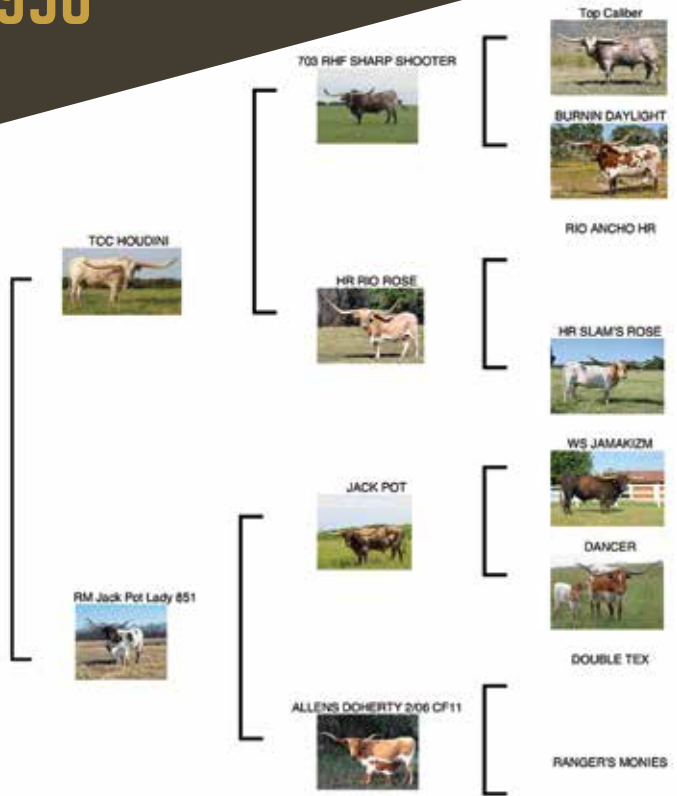

LOT 73

RM HOUDINI JACK POT 950

CONSIGNOR: Red McCombs Ranch, Red McCombs
DOB: 3-5-18 **PH#:** 950 **REG:** C1316152
BREEDING INFORMATION: Bred to RM Checks All Boxes from 4-15-21 to 10-27-21 and to The Edge of RM from 11-15-21 to sale date.

COMMENTS: Looking at this cows papers I am thinking, what were you thinking picking her for the Sale. But to quote a very wise cattleman..." you gotta sell the good ones". Ok here you go, Houdini, Jack Pot with Allens Doherty 2/06 what kind of line up is this? She is bred to RM Checks all Boxes for what should be an outstanding calf.

LOT 74

RM PAINT THE SUN

CONSIGNOR: Red McCombs Ranches, Red McCombs
DOB: 2-5-20 **PH#:** 999 **REG:** C1331480*
BREEDING INFORMATION: Not Exposed.

COMMENTS: This heifer is one to put on your short list. With G&L Painted Savage and FGR Sunny Tari she promises to keep it interesting. She is not exposed so you can choose which bull she goes with.