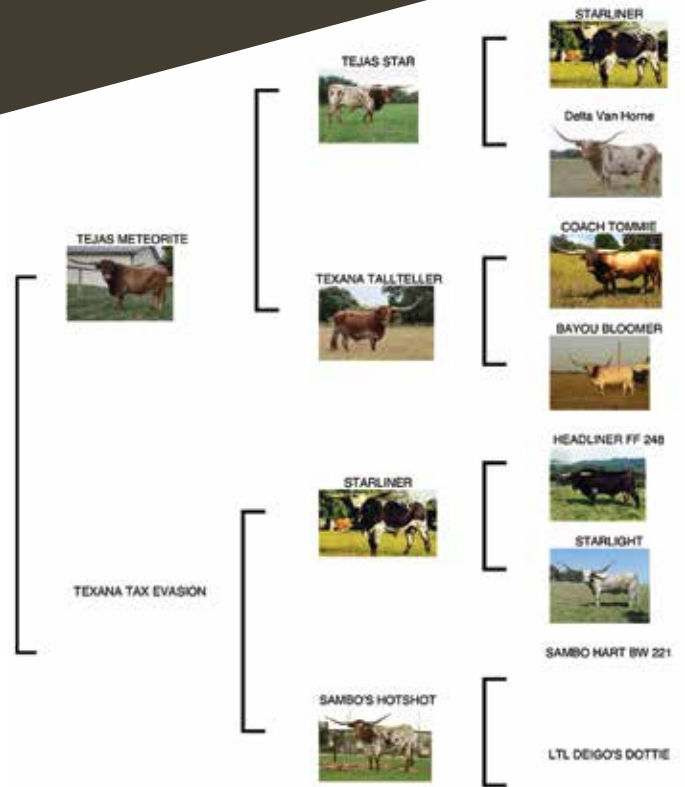

**LOT
68**

TEXANA TAX CUT

CONSIGNOR: Sand Hills Ranch, Dora Thompson
DOB: 9-10-15 **PH#:** 545 **REG:** C307904
BREEDING INFORMATION: Exposed to Tequila Heart Break from 3/9/21 to 3/30/22.

COMMENTS: This striking cow reflects her classic breeding - Texas Meteorite (Tejas Star x Texana Tallteller) x Texan Tax Evasion (Starliner x Sambo's Hotshot) - double Starliner, Delta Van Horne, Coach Tommie and Headliner FF248. She's a total package of color, horn and body with a lot of productivity - 3 heifers out of three calves for us... Should calve by Sale Date. Exposed to Tequilla Heart Break, who is doing a super job for us with good bodied, colored up heifers and a lot of them. His sires is Heart Breaker (Cowboy Tuff Chex x M Arrow Cha -Ching) and he is out of M Arrow Tequila Shot (M Arrow Tequila Sunrise x Michelle Leigh 8 CF28. Hate to see her go...

**LOT
69**

RENEGADES CHIPSTER

CONSIGNOR: 2 K Square, Michael Kearney
DOB: 3-5-15 **PH#:** 508 **REG:** C1293125
BREEDING INFORMATION: Exposed to RM High Hopes from 8-26-21 to 9-28-21.

COMMENTS: This stunning brindle beauty will turn heads. Measured 76 1/8" TTT back in September 2021. Updated measurements and breeding information at auction. This 2015 model will give you great offspring for years. Great quality from the Bowman's program.