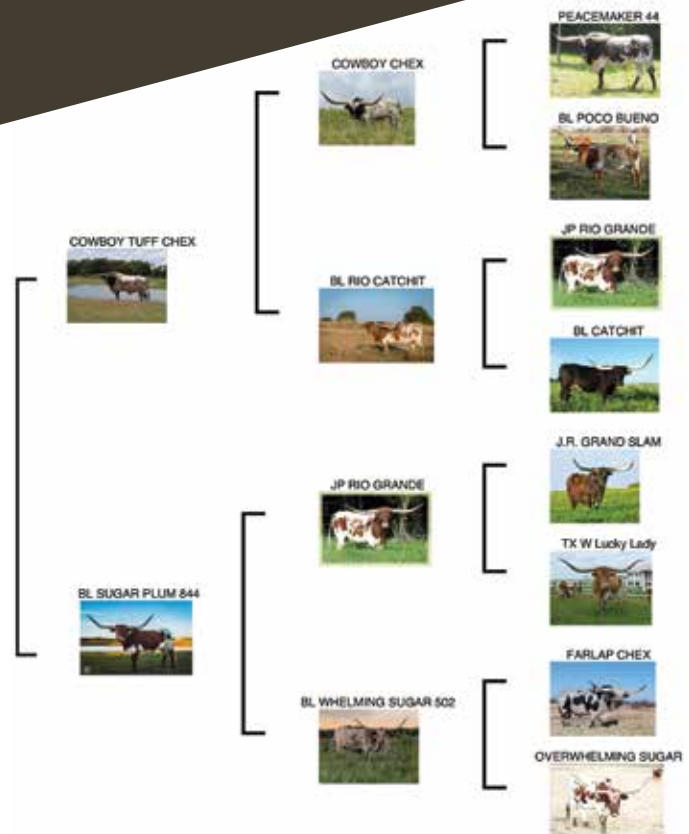

**LOT
60**

HBR PLUM TUFF

CONSIGNOR: Circle Double J Ranch, Dave Pace
DOB: 4-12-14 **PH#:** 425 **REG:** C1290517
BREEDING INFORMATION: Exposed to PCC Front Runner from 8-14-21 to 10-8-21

COMMENTS: OCV'd A beautiful brindle and white daughter by record holder Cowboy Tuff Chex out of Rio daughter, BL Sugar Plum 844 that brings big bodied gentleness and grace to any pasture. A product of two legendary lines of the breed, Plum Tuff reflects the strength of Loomis breeding. Exposed to PCC Front Runner for a Spring '22 calf. This will give this calf's pedigree two 100", one 90" and seven 80" animals. Plum Tuff gave us a mini-me replacement heifer in 2021, so we can now let her move on to her next home. More information available at www.circledoublej.com