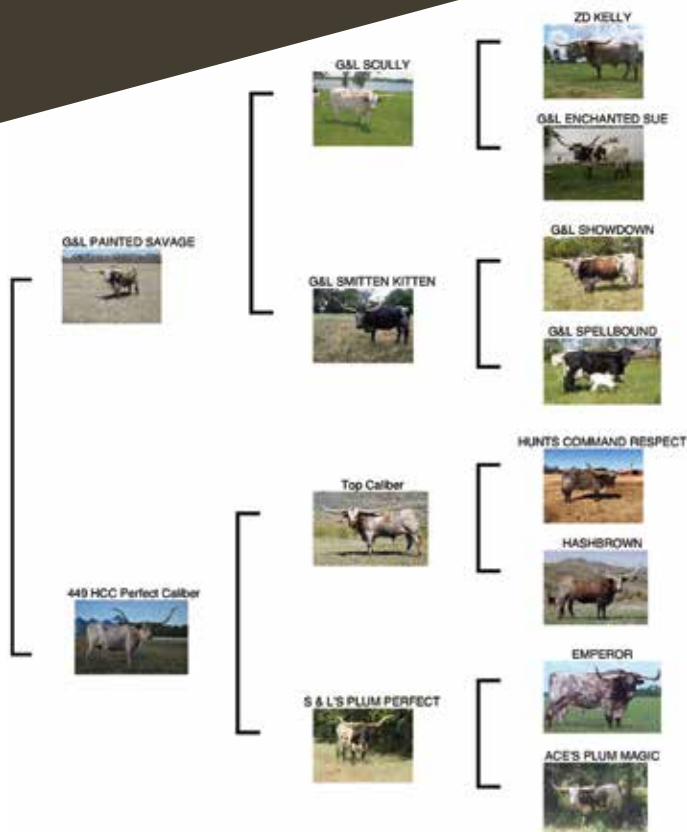

CONSIGNOR: Red McCombs Ranch, Red McCombs
DOB: 4-9-19 **PH#:** 966 **REG:** CI322032*
BREEDING INFORMATION: Exposed to RM King of the Mountain from 4-15-21 to 10-27-21 and to The Edge of RM from 11-1-21 to sale date. Bull calf born 2/20/22.

COMMENTS: A young cow out of Painted Savage and a Top Caliber daughter! We need to take a look at this girl. Bred to our Beast and RM Mellow Specks Pat Son-- King of the Mountain. We expect great things here.