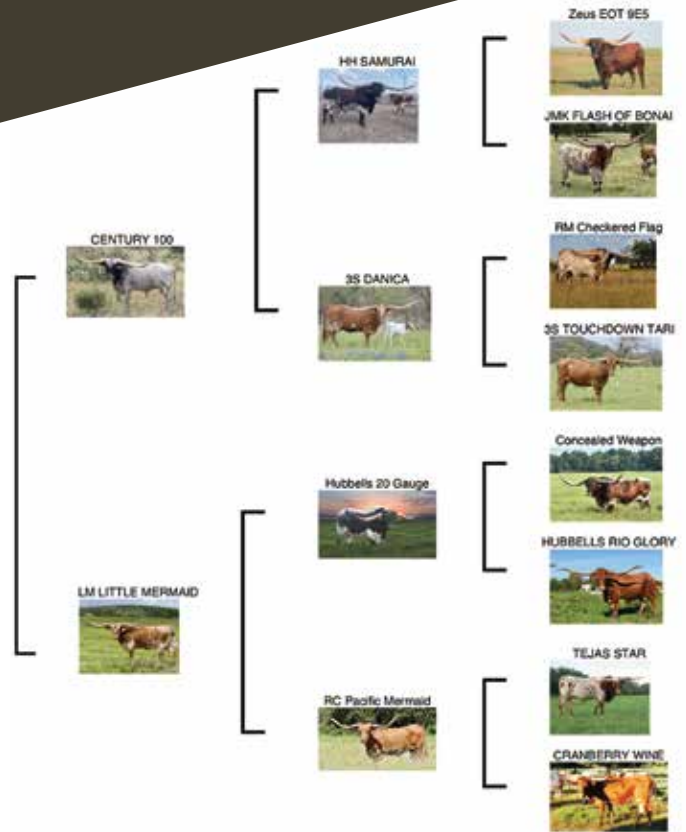

**LOT
15**

LM 100 MERMAIDS

CONSIGNOR: LM Longhorns, Mike Davis
DOB: 5-24-20 **PH#:** 310 **REG:** CI327627
BREEDING INFORMATION: Unexposed to breed to the bull of your choice.

COMMENTS: LM 100 Mermaids is one of only 1/2 dozen or so heifers from our herd sire Century's initial breeding season in 2020. Her pedigree is jam-packed with some of the best longhorns in the industry including 94" JMK Flash of Bonai, RC Pacific Mermaid, 101" 3S Touchdown Tari, and 110" 3S Danica. LM 100 Mermaid's full sister sold at side of her dam to Bill and Judy Meredith at 2020 FTW Hudson Sale. This is the last one. The Glendenning's have been great supporters of the McCombs Fiesta Sale for >30 years, so here's one of our best for Rex & Sherese's Futurity sponsorship. Happy bidding!

**LOT
16**

LM DIVER DOWN

CONSIGNOR: LM Longhorns, Mike Davis
DOB: 6-1-20 **PH#:** 313 **REG:** CI327624
BREEDING INFORMATION: Not Exposed

COMMENTS: Nicely pedigreed heifer by the 2017 TLBAA Ultimate Bull, WS HYDRO. Sired by an outstanding outcross bull, this great-granddaughter of Tari Graves FM49 combines with Touchdown of RM to include all the ingredients we enjoy in of our core LM herd. Unexposed.