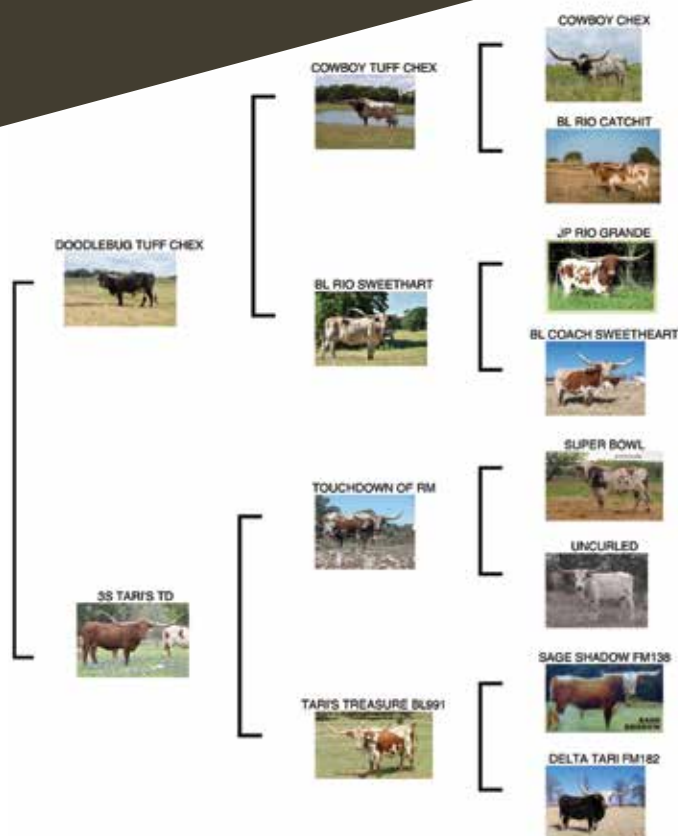

**LOT
44**

LM PRINCESS ATTA

CONSIGNOR: LM Longhorns, Mike Davis
DOB: 3-7-18 **PH#:** 48 **REG:** C1313447
BREEDING INFORMATION: Exposed to Century 100 from 5-1-21 to 12-31-21.

COMMENTS: LM Princess Atta is an exciting young cow with a low sweeping horn set out of one of our favorite longhorns, 95" 3S Tari's TD. On our first visit to the Sparger's 3S Ranch, LM Princess Atta's dam was the one we wanted first - not her famous pasture mates. Some cows are just regal - and she is that. Princess Atta is well on her way to maturing into a gorgeous cow like her dam. Her pedigree boasts the Guinness World Record bull in Cowboy Tuff Chex, and she's bred to the only bull out of Guinness World Record cow, 110+" 3S Danica. The calf at side may be worth more than Princess Atta one day! Bid with confidence on this one.