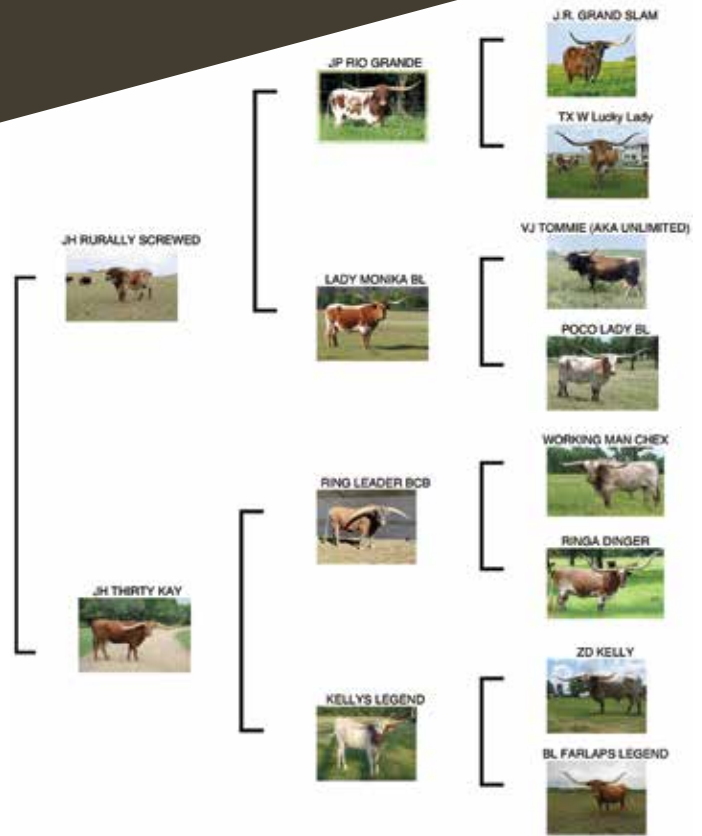

CONSIGNOR: Cold Copper Ranch, Kali & Mike Smith
DOB: 6-28-19 **PH#:** 916 **REG:** C1324288
BREEDING INFORMATION: Exposed to Delta Lucky Ace as of 10-8-21.

COMMENTS: JH Rural Kat is out of JH Thirty Kay, a wonderful producer and over 93" TTT and 116' TH, she has some of the greats in her pedigree like BL Lady Monika and Ringa Dinger. This is the complete package and she is bred back to Delta Lucky Ace, 2021 Ultimate Bull. Follow us at coldcopperranch.com for updates.