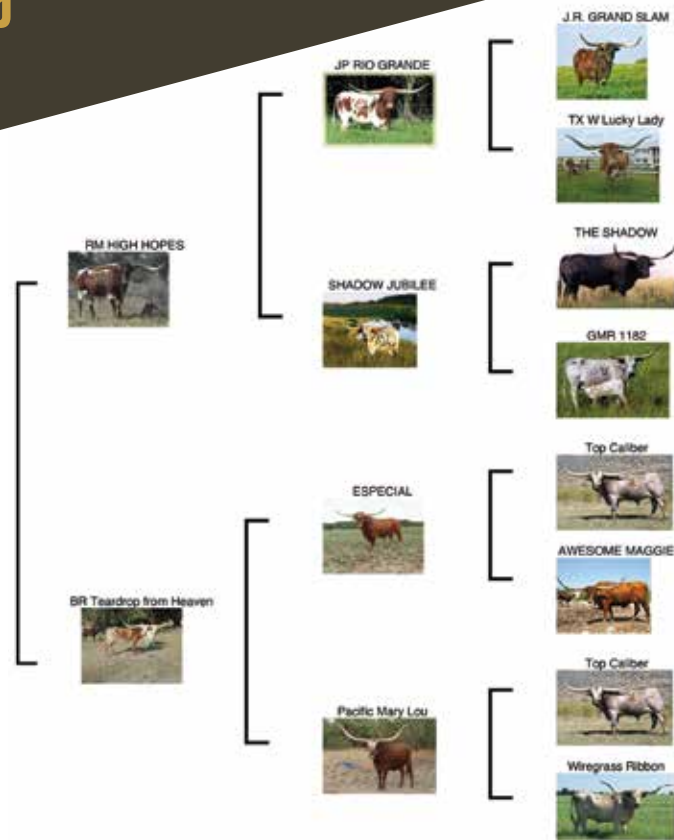

CONSIGNOR: Red McCombs Ranch, Red McCombs
DOB: 6-11-18 **PH#:** 939 **REG:** C1316142
BREEDING INFORMATION: Bred to Fearless Illusion from 4-15-21 to 10-27-21 and to The Edge of RM from 11-15-21 to sale date.

COMMENTS: Heavens Hope is one of the High Hopes daughters that you hope for. Out of BR Teardrop from Heaven, she has color to spare. Bred to Fearless Illusion, we are stacking Roan on Roan. We have a winner here.