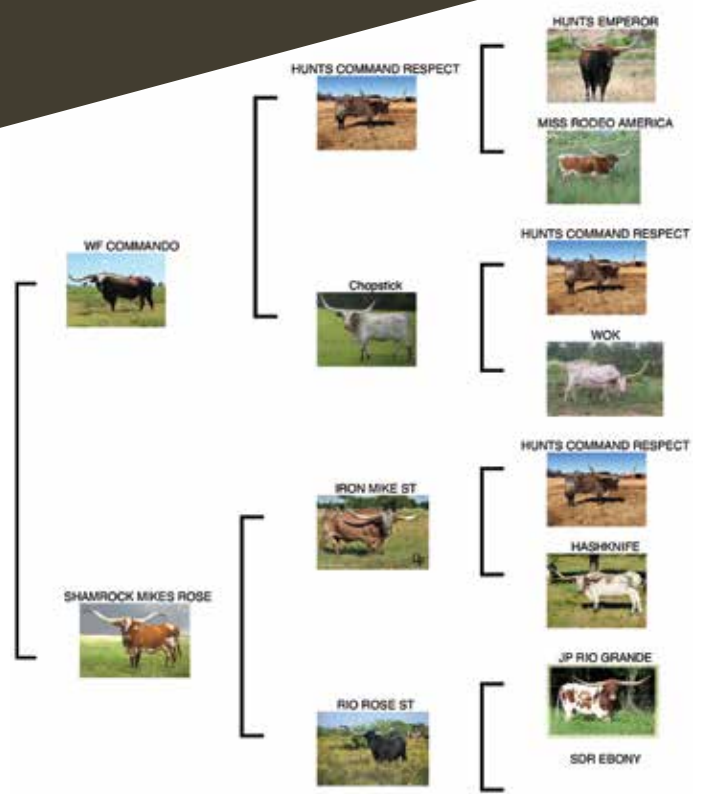

LOT 53

D/O TEMPTING ROSE

CONSIGNOR: Three Creeks Ranch, Sharon Garfield
DOB: 5-7-14 **PH#:** 57/14 **REG:** CAI297739
BREEDING INFORMATION: Exposed to KDK Flame-thrower from 6-12-21 to 9-4-21.

COMMENTS: The history of twist in Tempter daughters is as long as it is with those recently selling for $27,000 in the East Coast Classic. On Tempting Rose's bottom side you have the Rosebud cow that is from the same production as Glendenning's $49,000, 90" Awesome Rosebud. Tempting Rose is bred to KDK Flamethrower, son of the late $75,000 96" TCC Houdini who was on pace to be the longest horned bull in the breed, and out of the $25,000 DC Casanova's Lady. If you're looking for marketability, body, and twist. Here's your cow.

LOT 54

HR COMMANDO ROSE

CONSIGNOR: Harrell Ranch, Kent & Sandy Harrell
DOB: 3-8-15 **PH#:** 1504 **REG:** CI300710
BREEDING INFORMATION: Heifer calf at side sired by Pacific Cowboy (BTI89456), born 10-26-21. Exposed to Pacific Cowboy from 11-18-21 to sale date.

COMMENTS: Rose is out of one of our three foundation cow families. Her mama was probably the prettiest cow we ever purchased, and her sire is WF Commando (sire of REBEL HR). Commando was the high selling bull at the Winfield Farms dispersal sale. She measured 77" TTT and 88" TH on 10/18/21. She is a good milker and an excellent mama. She is exposed to Pacific Cowboy 40, who measured 96 7/16" at this years Horn Showcase, for a fall 2022 calf. PC40 won the Triple Crown in his class at the Horn Showcase and is the 4th largest TTT bull in the industry. Rose sells with her heifer baby by PC40 born 10-26-21.