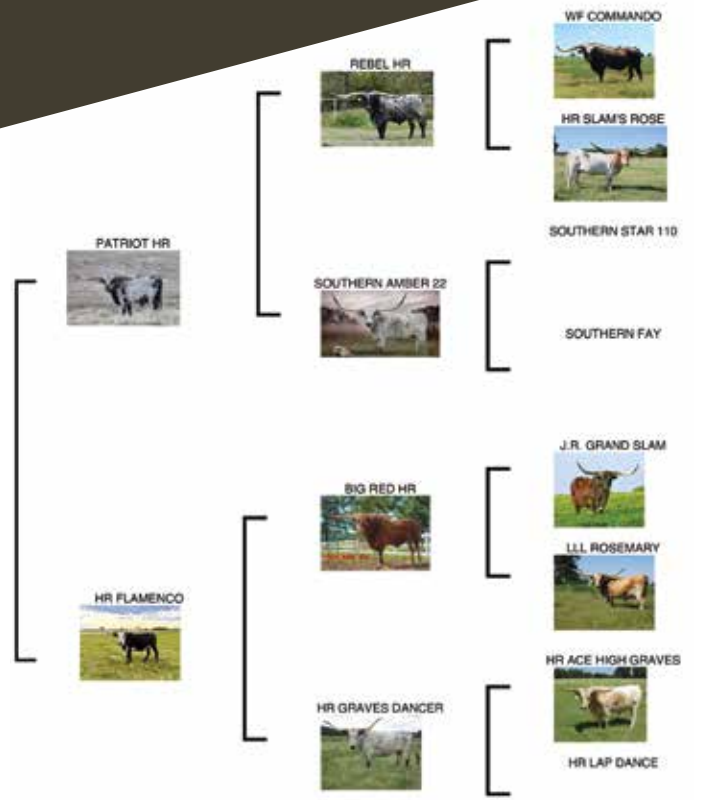

CONSIGNOR: Harrell Ranch, Kent & Sandy Harrell
DOB: 8-25-19   **PH#:** 1959   **REG:** CI324877
BREEDING INFORMATION: Exposed to Wrangler HR from 11-8-21 to sale.

COMMENTS: It will be hard to put a better paint job on any animal moving forward. Gypsy's sire (Patriot HR) is over 90" TTT and a son of Rebel HR. On the dam side you will find Big Red HR a full brother to HR Slams Rose (90+), Rowdy HR and HR Rose Bud(90+). When combining Rebel over Rowdy and Big Red it is a very consistent cross. We have her exposed to Wrangler HR, a son of Cowboy Catchit Chex and Shy Iron (a mid 90's daughter of Drag Iron). A package you can't afford to pass on.