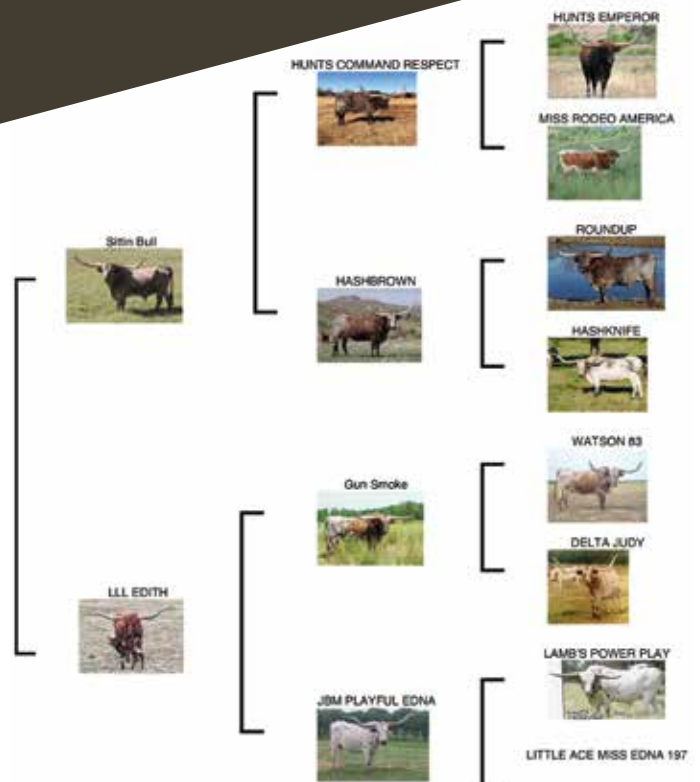

LOT 33

JH RURAL BOUTIQUE

CONSIGNOR: Cold Copper Ranch, Kali & Mike Smith
DOB: 8-20-16 **PH#:** 642 **REG:** CI305793
BREEDING INFORMATION: Will be exposed to Delta Lucky Ace from 12-14-21 to sale date.

COMMENTS: JH Rural Boutique is a sweet cow with some sweet genetics going back to BL Lady Monika on the paternal side and BL Poco Bueno on the maternal side. She is bred back to Delta Lucky Ace, 2021 Ultimate Bull. Follow our website for updates, www.coldcopper-ranch.com

LOT 34

CR SITTIN SWEET

CONSIGNOR: Sand Hills Ranch, Dora Thompson
DOB: 8-24-13 **PH#:** 65/3 **REG:** CI298540
BREEDING INFORMATION: Exposed to Tequilla Heart Break 108 from 1-14-21 to 3-30-22.

COMMENTS: A really nice Sittin Bull daughter x LLL Edith, with Gun Smoke, Watson 83, Delta Judy and Lamb's Power Play on bottom. She's the dam of two of our best heifers and should be heavy bred to Tequilla Heart Break 108 by sale date. Tequilla Heart Break's grand sire is Cowboy Tuff Chex and his grand dam is M Arrow Cha-Ching. Super breeding for your grand-calf.... Other breeding by him incl. Cowboy Chex, BL Rio Catchit, Phenomenon, DH Red Ranger, Emperor and Delta Nichole. This girl is one CLASSY LADY!