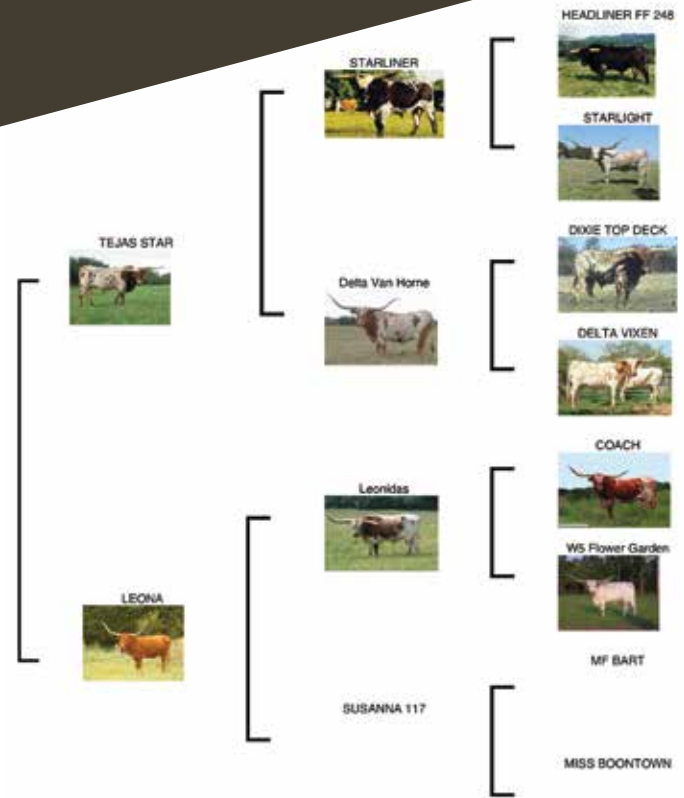

**LOT
72**

TEXANA SUPER SECRET

CONSIGNOR: HH Cattle Co., John Hever & Chap Hutcheson
DOB: 4-17-11 **PH#:** 149 **REG:** C289474
BREEDING INFORMATION: Exposed to RM High Hopes from 12-1-21 to 3-1-22.

COMMENTS: To complete the lineage of HH Texana Hopes (Lot 11), here's her 80" TTT dam. She's solid red with classic horns, excellent conformation and a nice disposition. She has been exposed to the 88" TTT RM High Hopes, the sire of numerous lots sold at previous McCombs Fiesta Sales. The buyer of HH Texana Hopes should take a hard look at this chance to own the mother and daughter of a great line.

**LOT
72A**

HH TEJAS GAMBLER'S HOPE

CONSIGNOR: HH Cattle Co., John Hever & Chap Hutcheson
DOB: 8-2-21 **PH#:** 149 **REG:** TLBAA Pending

COMMENTS: A perfect colorful example of what GREAT FAMILY genetics produce. His full sister & dam are in the sale. Make a sure bet and bring the Gambler back to your herd!