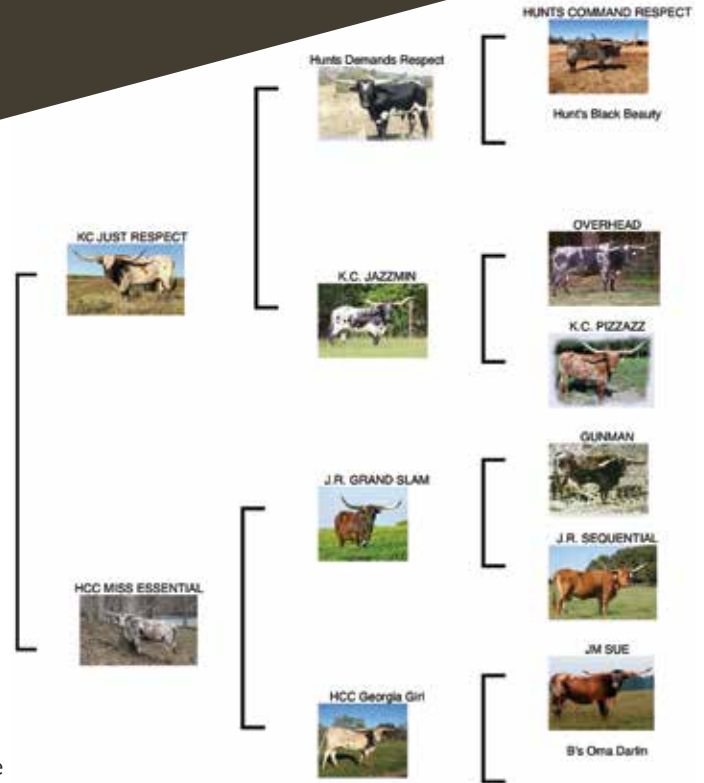

COMMENTS: OCV'd and Johne's negative. Tall and beautiful! Just an incredibly well put together cow. She has the great KC Just Respect on the top side followed by some J.R. Grand Slam on the bottom side for a really great combo. Just Essential produces like clockwork and weans the biggest calf in the field year after year. We are excited to announce that she is confirmed bred to Warlock HR, our partnership bull that hit 90" at 4 years old. This calf is going to be awesome!