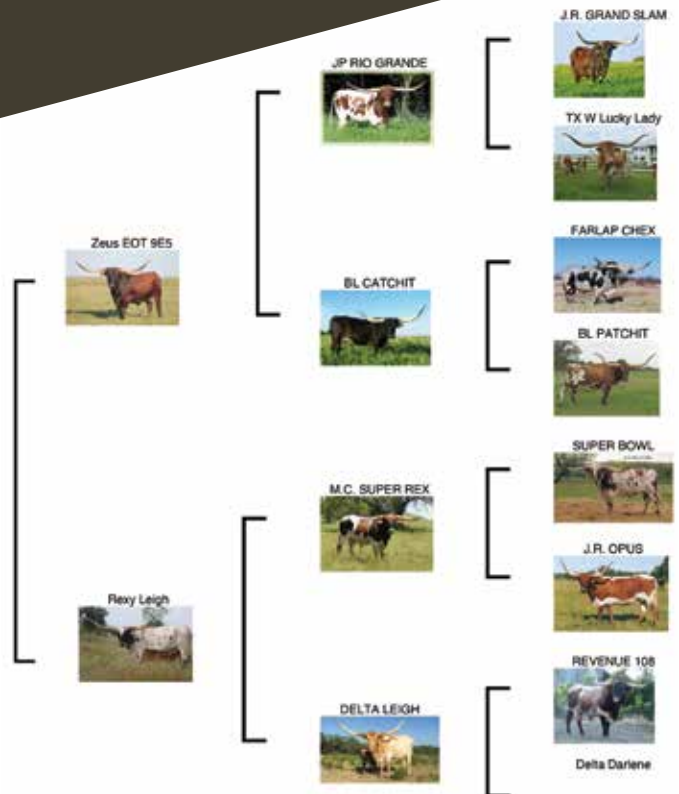

**LOT
13**

RM MELLOWS CHARM

CONSIGNOR: Red McCombs Ranch, Red McCombs
DOB: 4-16-20 **PH#:** 998 **REG:** CI331485
BREEDING INFORMATION: Not Exposed.

COMMENTS: When Alan talked about certain crosses he called them "Magic". The cross between Touchdown of RM and Mellow Red was one of those. This heifer's dam now lives in Comfort. The last cow Sparger ever bought. That is what he thought of this cross. And we think that adding The Beast to that Magic is going to really go somewhere. This heifer shows tons of promise. Not exposed.

**LOT
14**

3C LEIGH'S GODDESS

CONSIGNOR: Three Creeks Ranch, Sharon Garfield
DOB: 5-20-20 **PH#:** 44 **REG:** Pending
BREEDING INFORMATION: Not Exposed.

COMMENTS: Look at this one. Her sire is a full brother to the 100" BL Rio Catchit who produced the $165,000, 100" Cowboy Tuff and Cowboy Catchit. Zeus EOT's first auction calf sold for $41,000 to Red McCombs. On her bottom side you have an own daughter of MC Super Rex making her a half sister to the 100" 2x Ultimate Cow Rex's Red Rose, the over 80" Remy Leigh, and goes back to Johnnie Hoffman's program. We don't breed our heifers until they're 2, she's been left unexposed to breed to your best choice in the industry!