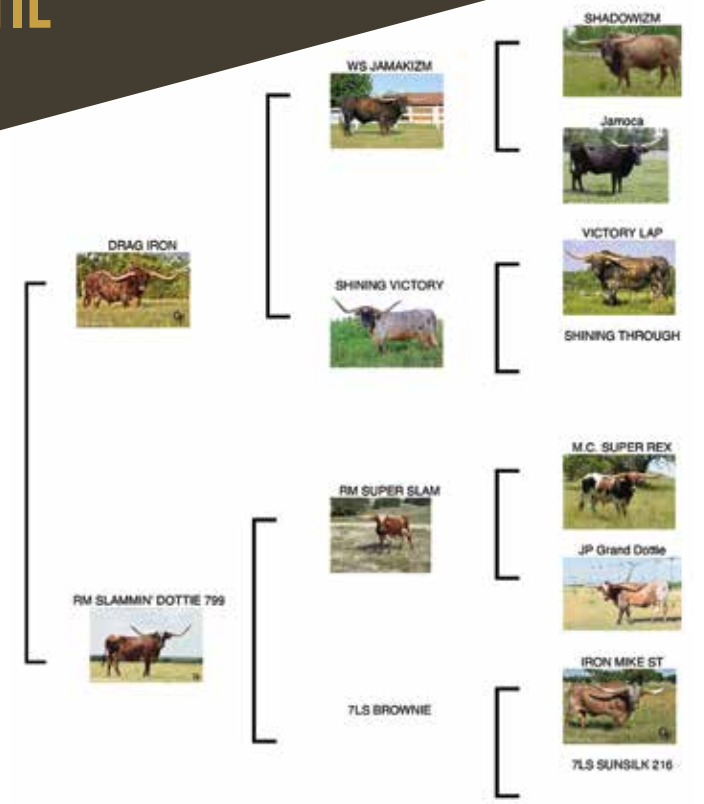

**LOT
64**

HELM MOCHA

CONSIGNOR: Helm Cattle Company, John & Debra Helm
DOB: 4-12-15 **PH#:** 541 **REG:** C1296850*
BREEDING INFORMATION: Exposed to Brazos Tuff Cowboy 901 from 6-29-21 to 11-27-21.
COMMENTS: This "Wiregrass Laura" granddaughter is sired by the great "Hubbells 20 Gauge". "Mocha 541" dam is the phenomenal "Helm Lauras Dark Mocha" who sits right at top of the longest horned cows in the breed measuring over 90" TTT with 124" plus total. "Mocha 541" produces big stout calves with awesome color and conformation. She is a strong milker and just an all around great foundation female. She has been exposed to "Brazos Tuff Cowboy 901" who has an impeccable pedigree with the likes of "Cowboy Tuff", "Field of Pearls", Tari Graves FM 49" and the awesome "Jamakizm's Alphie 4/8" (93" TTT) owned by Brazos Rose Ranch. Must be crazy here to even offer this powerful package for sale. Carefully consider what's here and you will be impressed. Visit www.helmcattlecompany.com for all updates prior to sale date.

**LOT
65**

GF IRON DRAGGIN DOTTIE