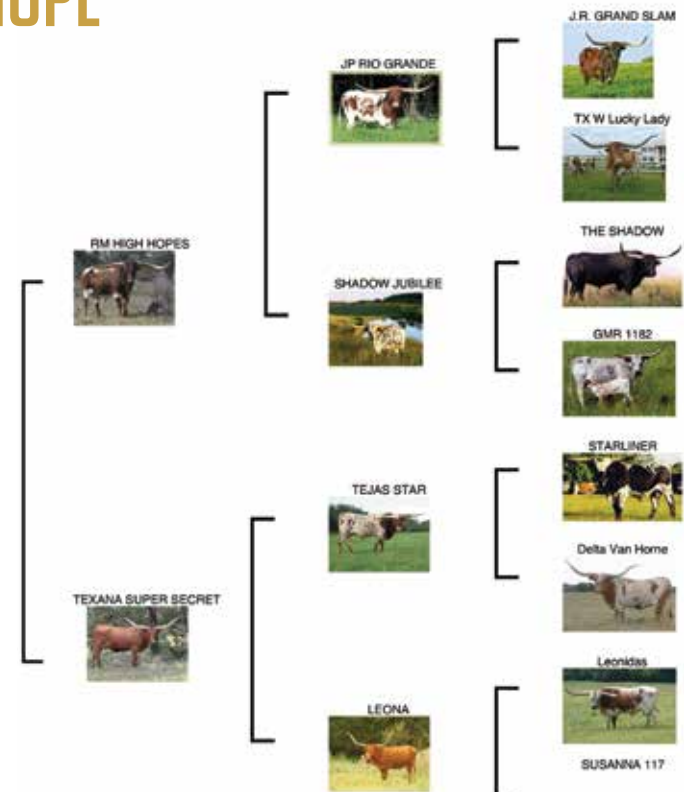

CONSIGNOR: HH Cattle Co., John Hever & Chap Hutcheson
DOB: 8-2-21 **PH#:** 149 **REG:** TLBAA Pending

COMMENTS: A perfect colorful example of what GREAT FAMILY genetics produce. His full sister & dam are in the sale. Make a sure bet and bring the Gambler back to your herd!