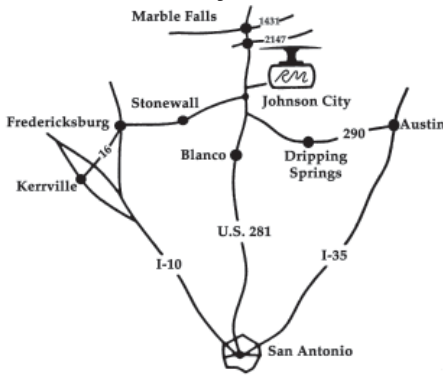

DIRECTIONS

Red McCombs Ranch is located 4.5 miles North of Johnson City, Texas on U.S. Hwy. 281.

**1746 RM One,
Johnson City, Texas 78636**

LODGING IN MARBLE FALLS, TEXAS

Best Western Plus

1403 N. Highway 281
830 693-5122

Hampton Inn

704 1st St.
830 798-1895

Holiday Inn Express

714 Corazon Dr.
830 693-0707

Motel 6

1400 Ollie Lane
830 265-6565

Quality Inn

1206 US Highway 281
830 693-7531

La Quinta Inn & Suites

501 Highway 2147 W.
830 798-2020

LODGING IN JOHNSON CITY AREA

Carter Creek Winery

4064 West US Highway 290
(877) 232-0138

INTERNET VIEWING & BIDDING

*Courtesy of Hired Hand Live,
a Product of Hired Hand Software*

- Go to www.HiredHandLive.com and follow the prompts to either log in (if you've used our system before) or become a verified, registered bidder. Please use Google Chrome as your Internet Browser. Do not use Safari.
- Bidders are required to register for each sale they wish to participate in. Viewers are not.
- New bidders are required to go through a verification process that includes a valid credit card.
- There is no fee to participate or buy online. There is no buyer's premium added to sale prices.
- All winning bidders will receive a notification. At that time it is your responsibility to:
  - contact the sales office and arrange payment. Sales office information can usually be found in the front of your sale catalog and is not the same as Hired Hand Live.
  - arrange hauling/transport
- Hired Hand Live and its employees are not responsible for helping you arrange payment or hauling. Please complete these tasks on your own.
- Absentee and max bids can be placed ahead of time, if you are unable to be online live during the sale. These types of bids are blind and are placed automatically by our system in order to purchase the animal at the lowest price possible for you. We do not disclose max bids amount to any sale staff.
- All terms and conditions listed in the sale catalog apply to on-line bidding. Users also agree to terms and conditions upon signing in to use Hired Hand Live, therefore bidding is a binding contract. Dishonesty in bidding or abuse of the system will result in being banned from future use.
- Contact Hired Hand Software for additional assistance as needed. While the sale is in progress, if your call is not answered, please listen to the voicemail recording of other available numbers to assist you.
  info@hiredhandsoftware.com

Jaymie: 319-239-2662, Molly: 319-269-8903

We encourage you to join **Hired Hand's Mobile Marketing List** to receive text updates of all sale prices and buyers. Simply text the phrase "**website.longhorns**" to the number **888-700-8131**. You will receive verification of your sign up if done correctly.