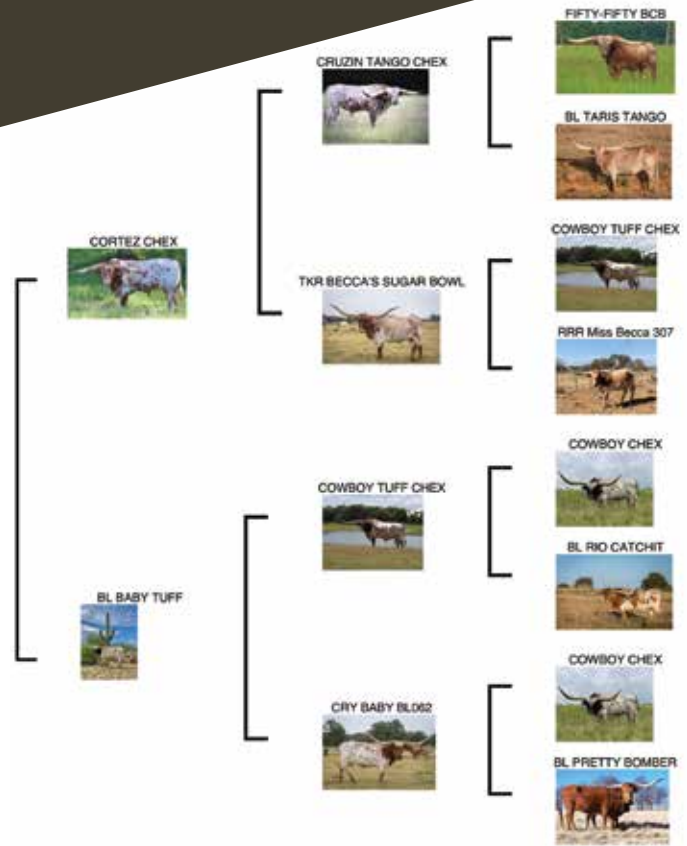

CONSIGNOR: J-L Longhorns, JD & Lyz White
DOB: 8-27-20 **PH#:** 003 **REG:** Pending
BREEDING INFORMATION: Exposed to JH RURAL BLACKOUT from 11-15-21 to sale date.

COMMENTS: One of our favorite calfs from 2020, we tried to bring something nice all the way from Arizona for Mr. McCombs. She's built like a brick house with her solid square presence. Her dam is black & white and has a beautiful lateral horn set and is one of the best milkers & mothers on the ranch, along with a quiet calm disposition. She is bred to our winning herd sire JH RURAL BLACKOUT for a fall calf!