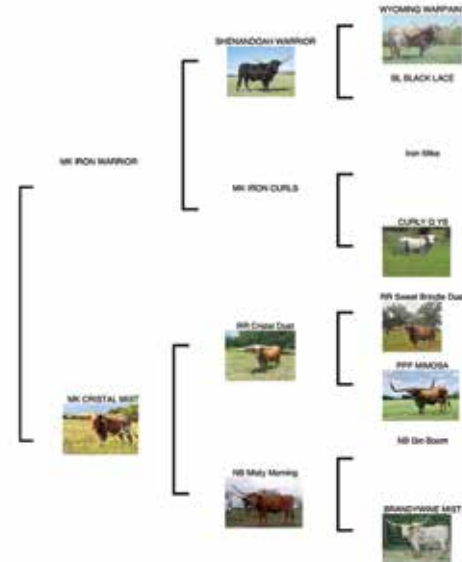

**LOT
30**

PEN OF THREE

MK WUNDER FRAU

CONSIGNOR: 2 K Square, Michael Kearney
DOB: 4-14-20 PH#: 48 REG: CI332553
BREEDING INFORMATION:

COMMENTS: This beautiful lady is loaded with great genetics. Imagine Crisp Respect and Iron Mike on top and McCombs Super Bowl on the bottom. Great horn base. Measured 43 3/4" at 18 months and put on an incredible 16 1/4" in the six months prior to that. Only one chance for this great look and great genetics all in one package.

MK IRON RAIN

DOB: 3-9-20 PH#: MK45 REG: CI332555
BREEDING INFORMATION:

COMMENTS: Renowned Iron Mike genetics make this young beauty a winner. Beautiful color and confirmation. Dam Cristal Mist measured 72 1/2" at only 40 months. Don't miss this opportunity.

MK QURL OF STEEL

DOB: 4-9-20 PH#: MK46 REG: CI332556
BREEDING INFORMATION:

COMMENTS: Genetics from Iron Mike on the top and Crisp Respect on the bottom make this a can't miss opportunity. 44 1/4" TTT at 18 months and added 14 1/4 " of horn in the 6 months prior to that. She is open to your favorite bull.