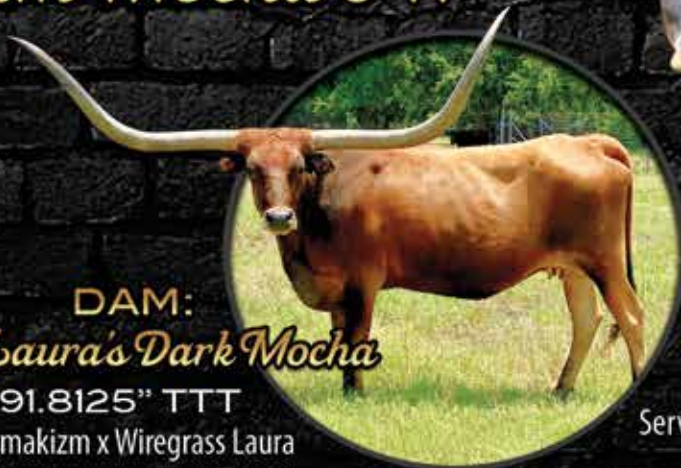

DOB: 8-18-15

Hubbell's 20 Gauge x Allens 585 Firefly 395

Service Sire: Brazos Tuff Cowboy 901

81.88" TTT @ 34 months

LOT #64

Helm Mocha 541

DAM:

Helm Laura's Dark Mocha