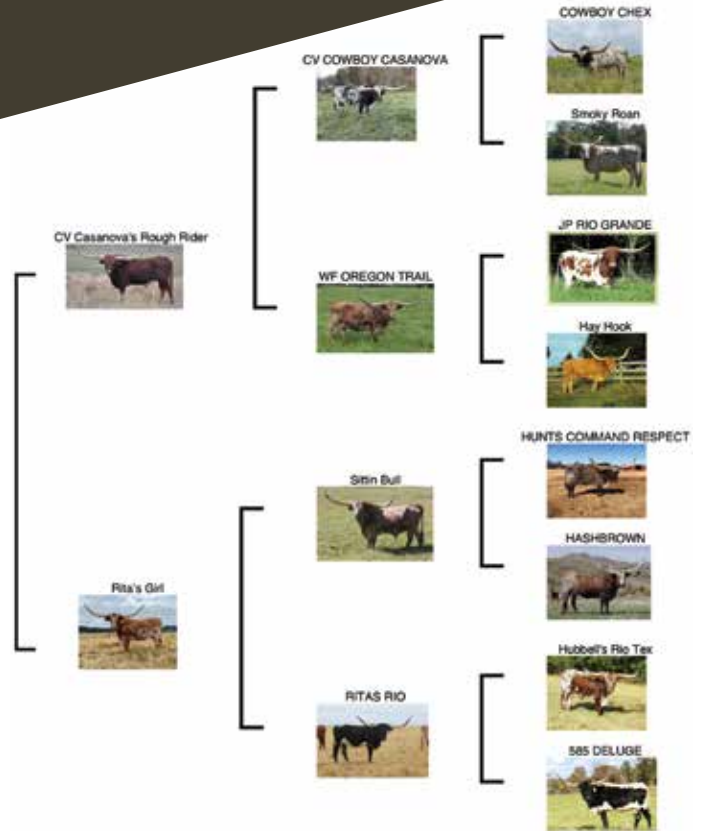

**LOT
47**

A&S RED RIDER

CONSIGNOR: Red McCombs Ranch, Red McCombs
DOB: 3-11-18 **PH#:** 8 **REG:** CI318974
BREEDING INFORMATION: Exposed to the Edge of RM from 4-15-21 to 10-28-21 and from 11-15-21 to sale date. Bull calf born 2/15/22.

COMMENTS: This girl is hard to let go of, if there is such a thing as sellers remorse it is for this cow. Every time you see her in the pasture she looks better. Unfortunately we have to put great cows in the sale. She is bred to The Edge of RM.

**LOT
48**

ML PIXIE BELLE

CONSIGNOR: Moss Longhorns, Kaitlyn Moss
DOB: 2-6-19 **PH#:** 201 **REG:** CAI315903
BREEDING INFORMATION: Exposed to MADCAT from 5-26-21 to 10-9-21.

COMMENTS: This consignment is for the man, the legend himself: Alan Sparger - a dear friend, mentor, and huge contributor to the quality herd I have. I am proud to have bred this cow and offer her to the public at the greatest sale in the industry! ML Pixie Belle's pedigree is unique and handcrafted. A big dollop of "The Beast" on top, add some spice with Top Caliber and McGill breeding on the bottom, mix well, and you have a perfectly put together female that maintains her femininity while possessing a big bone structure, muscling, and a deep barrel. I own her dam, maternal granddam, and a sister - to say I have faith in the mothering abilities, cow power, and foundation of this gentle female is an understatement. Pixie Belle is bred for a Spring 2022 calf to Madcat, a brindled Jamakizm son who is a full sibling to Darol Dickinson's 1500lb. cow, Jam Packed.