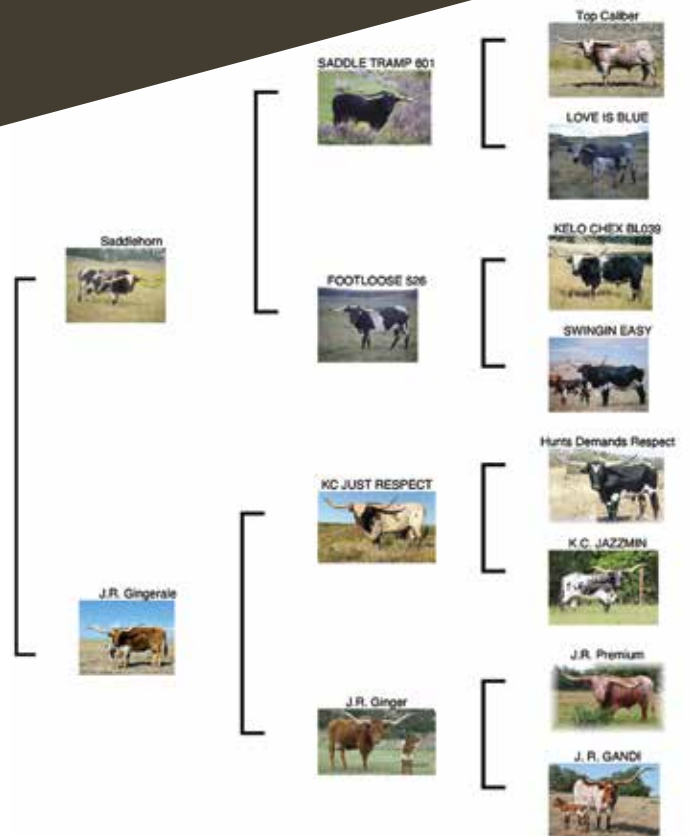

COMMENTS: A beautiful true black cow out of the great Saddlehorn bull that was over 85'' TTT. On the bottom side you have Ron Jones breeding and our own KC Just Respect 83'' TTT. There are 11 animals in her short pedigree that are over 80'' TTT. She is easy and milking great. Her bull calf is by none other than Rural Safari another over 85'' TTT true black and white bull. What a great young pair and to top it off she is being exposed back to our black and white Gold Mine son, Game Changer, that measured 72'' TTT at two years of age. Possible 3:1....great color and disposition. Expect black and white.