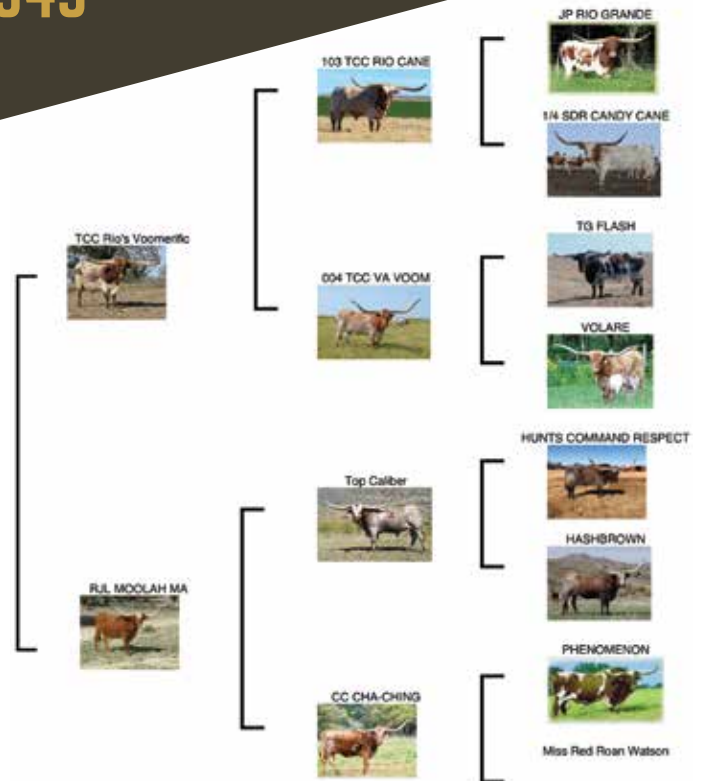

CONSIGNOR: Red McCombs Ranch, Red McCombs
DOB: 8-21-18 **PH#:** 945 **REG:** ci316148
BREEDING INFORMATION: Bred to Fearless Illusion from 4-15-21 to 10-27-21 and to The Edge of RM from 11-15-21 to sale date.

COMMENTS: This cow is one of the hard ones to sell. She is the first heifer out of the Beast and goes back to Top Caliber and CC Cha-Ching on the bottom side. You would spend lots of time looking for a better one. She is bred to Fearless Illusion our Houdini and Touchdown Taron. Don't miss this one.