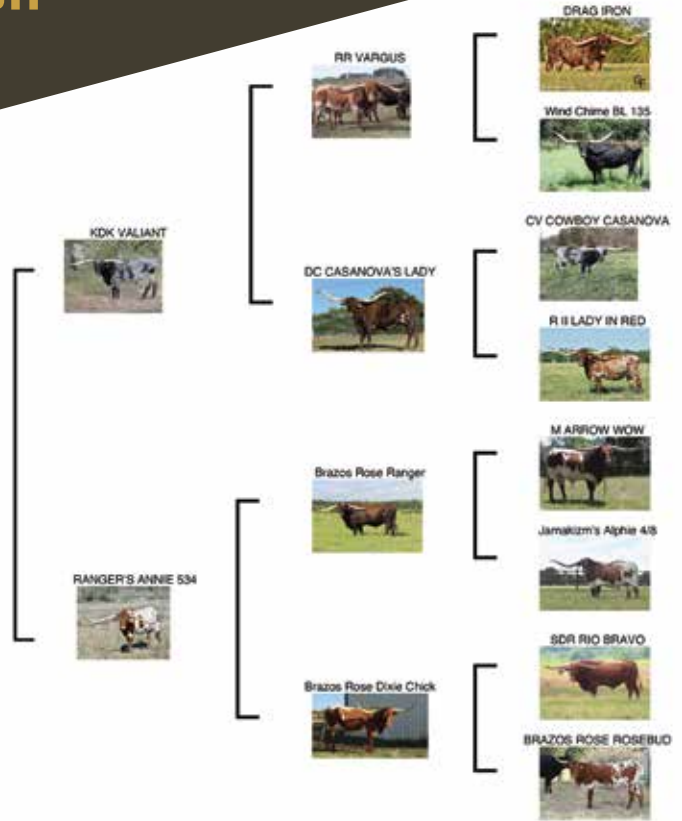

JANET HARMAN & KENT MAYES | LOCATED IN LLANO, TEXAS
KENT CELL 512 689 3913 • JANET CELL 512 771 2848
WWW.KDKLONGHORNS.COM

**LOT
7**

KDK VALIANT'S MIRANDA

CONSIGNOR: KDK Longhorns, Janet Harman
DOB: 9-27-19 **PH#:** 992 **REG:** C1323712
BREEDING INFORMATION: Exposed to KDK Fireball from 4-12-21 to 8-10-21.

COMMENTS: As our way to honor Red McCombs and Alan Sparger's contributions to the Longhorn industry, we are offering our very best 2019 heifer. KDK Valiant's Miranda is a calm, feminine, long, tall heifer who measured a stellar 64.75" TTT at only 25.5 months! She sells blood tested bred to KDK Fireball, our up and coming herd sire out of a 89" TTT huge bodied, twisty horned dam. It is very tough to part with such an outstanding heifer - fortunately we have two full sisters that we are retaining. For more information and updates, please visit www.kdklonghorns.com