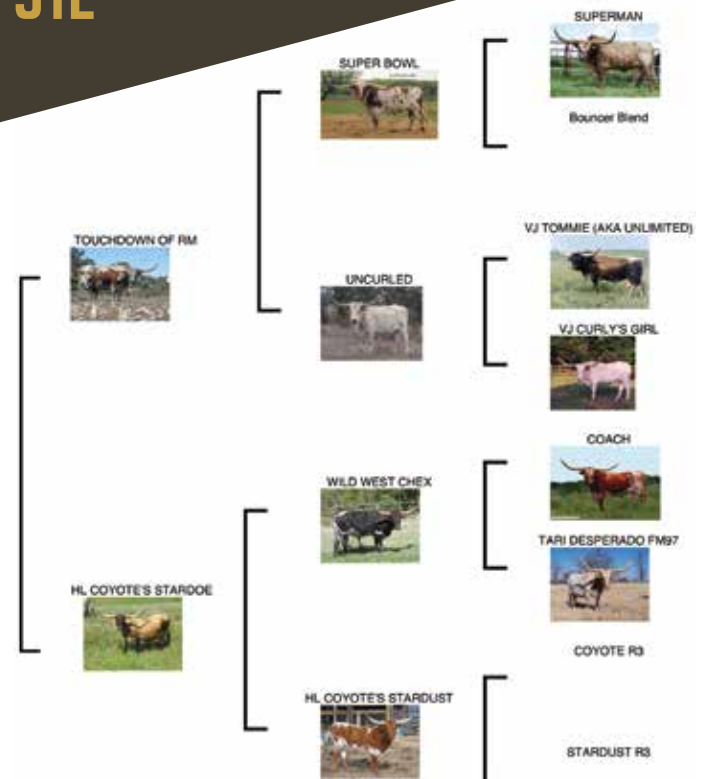

CONSIGNOR: Red McCombs Ranch, Red McCombs
DOB: 3-9-17 **PH#:** 912 **REG:** CI310620
BREEDING INFORMATION: Bred to The Edge of RM from 4-15-21 to sale date.

COMMENTS: To quote Alan again..this cow comes from a great producing family. We are retaining her 2021 heifer and being bred to Edge really makes her a great choice.