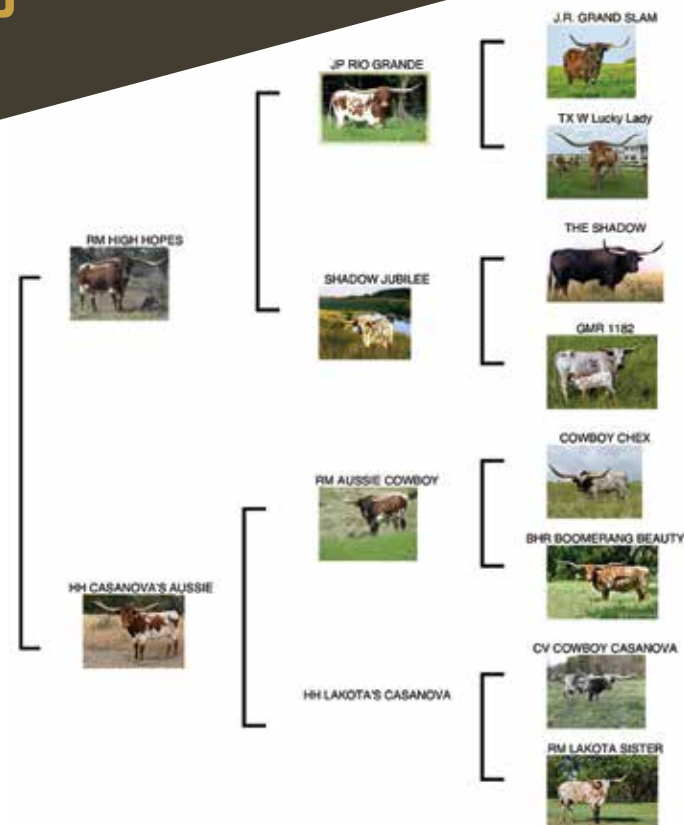

CONSIGNOR: HH Cattle Co., John Hever & Chap Hutcheson
DOB: 3-21-20 **PH#:** 124 **REG:** CI327303*
BREEDING INFORMATION: Exposed to Texana Cowboy LM from 10-11-21 to 3-1-22.

COMMENTS: This year HH Cattle Co's consignments are all family affairs! HH Casanova's Hopes is the daughter of McCombs auctions' frequent sire, the 88" TTT RM High Hopes and HH Casanova's Aussie Lot 29. Her colorful dam is not yet six and horn measurements will be available at the auction. This heifer has been exposed to Mike Casey's young black and white bull Texana Cowboy LM. He is the son of Century 100 and LM Texana Cowgirl and grandson of the spectacular 3S Danica and HH Samurai. This is a true LONGhorn family!