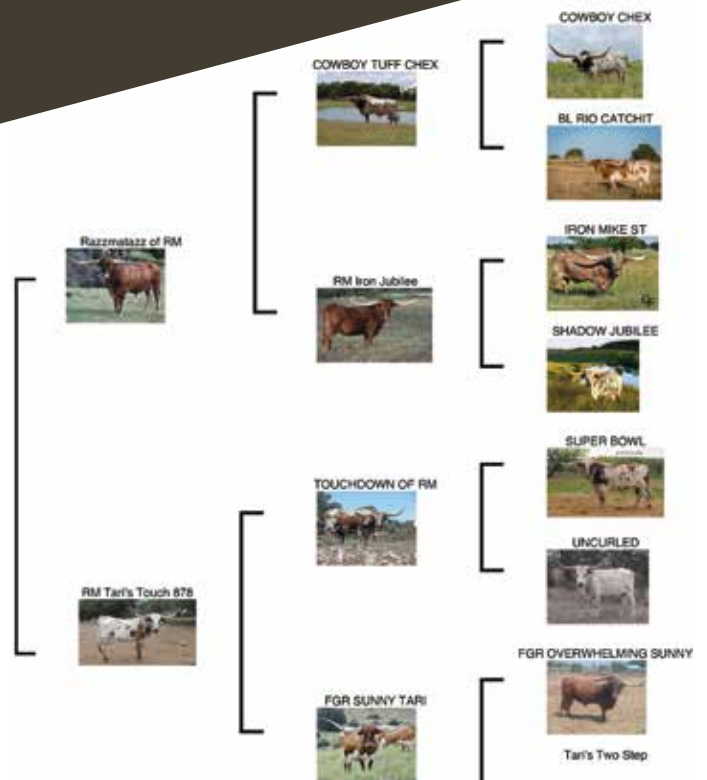

**LOT
77**

MK LUCY

CONSIGNOR: 2 K Square, Michael Kearney
DOB: 10-24-19 **PH#:** 44 **REG:** CI332554
BREEDING INFORMATION: Exposed to RM High Hopes from 1-29-21 to 4-10-21.

COMMENTS: Great genetics make this gal a real winner. Crisp Respect on top and dam Neatly Done with 81 1/2" TTT at 6 years makes for a great addition to your program. 52 3/4" TTT at 23 months. Exposed to RM High Hopes and updated measurement and breeding information at auction.

**LOT
78**

RM RAZZTARI 970

CONSIGNOR: Red McCombs Ranch, Red McCombs
DOB: 2-17-19 **PH#:** 970 **REG:** CI322038
BREEDING INFORMATION: Bred to RM King of the Mountain from 4-15-21 to 10-27-21. Exposed to The Edge of RM from 11-15-21 to sale date.

COMMENTS: Red cows Rule!!! How many times did I say that before in 20 years... "but Alan she is red" just to hear... "red cows rule"? Looking at this pedigree, she is one of the ones I would have had to eat my words on. Bred to RM King of the Mountain our Beast and RM Mellow Specks PAT son. Here is one to keep your eyes on. Red Cows Rule