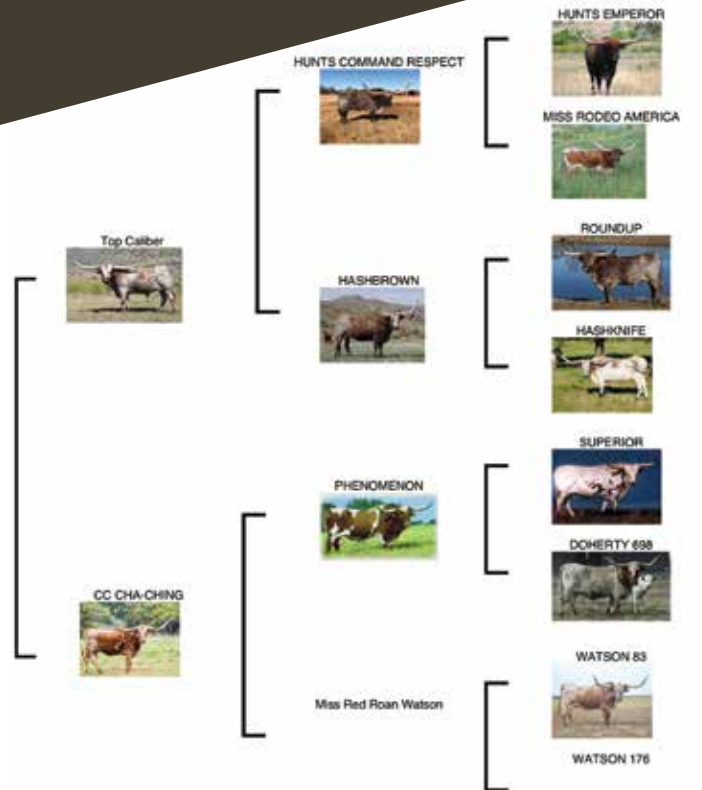

LOT 37

RM FIRST BEAST LADY 945

CONSIGNOR: Red McCombs Ranch, Red McCombs
DOB: 8-21-18 **PH#:** 945 **REG:** ci316148
BREEDING INFORMATION: Bred to Fearless Illusion from 4-15-21 to 10-27-21 and to The Edge of RM from 11-15-21 to sale date.

COMMENTS: This cow is one of the hard ones to sell. She is the first heifer out of the Beast and goes back to Top Caliber and CC Cha-Ching on the bottom side. You would spend lots of time looking for a better one. She is bred to Fearless Illusion our Houdini and Touchdown Taron. Don't miss this one.

LOT 38

RJL MOOLAH MA

CONSIGNOR: Red McCombs Ranch, Red McCombs
DOB: 2-21-16 **PH#:** 615 **REG:** CTI306534*
BREEDING INFORMATION: Bred to The Edge of RM from 4-15-21 to 10-27-21 and from 11-15-21 to sale date.

COMMENTS: This cow is one that is hard to part with. With 80.5 horns in October, with a ton of twist, she is one of the ones to look at in our pasture. She is a full sister to M Arrow Cha-Ching. We are selling her Beast daughter... RM First Beast Lady 245 in this sale so you can see what this cow can do.