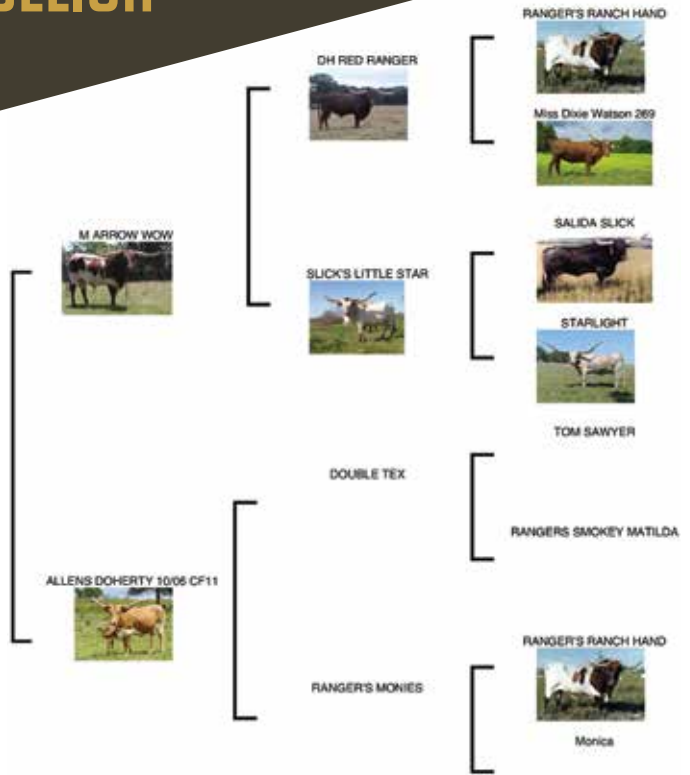

**LOT
28**

M ARROW WOW'S DANDELION

CONSIGNOR: Harrell Ranch, Kent & Sandy Harrell
DOB: 10-5-12 **PH#:** 476 **REG:** CI291042
BREEDING INFORMATION: Bull calf at side sired by Rebel HR (BTI88129), born 10-5-21. Exposed to Pacific Cowboy 40 from 11-18-21 to sale date.

COMMENTS: This colorful cow with Texas Twist horns has over 83" total horn and is still growing. She sells with a Rebel HR bull calf at side, that looks a lot like mama, and is bred back to Pacific Cowboy 40, our 96 7/16" TTT senior herd sire, for an early fall 2022 calf. PC 40 is the 4th biggest TTT bull in the industry and won the Triple Crown at the 2021 Horn Showcase in his class. Dandelion is a great mama and is clean and correct in every way. We are keeping her deep bodied 2020 heifer in our herd to replace her.

**LOT
29**

HH CASANOVA'S AUSSIE

CONSIGNOR: HH Cattle Co., John Hever & Chap Hutcheson
DOB: 8-25-16 **PH#:** 77 **REG:** CI306914*
BREEDING INFORMATION: Exposed to RM High Hopes from 9-1-21 to 12-1-21.

COMMENTS: Welcome to the dam of HH Casanova's Hopes Lot 12. This beautiful cow is not yet 6 years old and was sired by McCombs auctions regular, RM Aussie Cowboy. She is a classic Texas Longhorn featuring great color, horns and body conformation. We have never measured her but will have details at the auction. She has been exposed to McCombs legend RM High Hopes and would make a great pair with her daughter. It's all in the family!