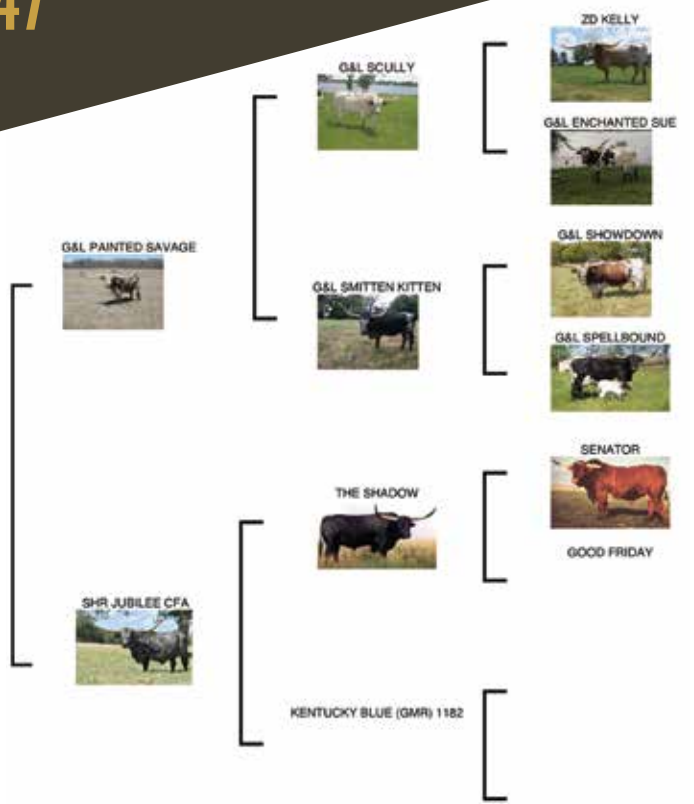

CONSIGNOR: Red McCombs Ranch, Red McCombs
DOB: 4-23-18 **PH#:** 947 **REG:** C1316134
BREEDING INFORMATION: Bred to RM Checks All Boxes from 4-15-21 to 10-27-21 and to the Edge of RM from 11-15-21 to sale date.

COMMENTS: What do we need to say? G&L Painted Savage and SHR Jubilee CFA? Pretty on top of that and young? This is one to look at! She is bred to our Checkered Flag and Sunny Tari son RM Checks all Boxes.