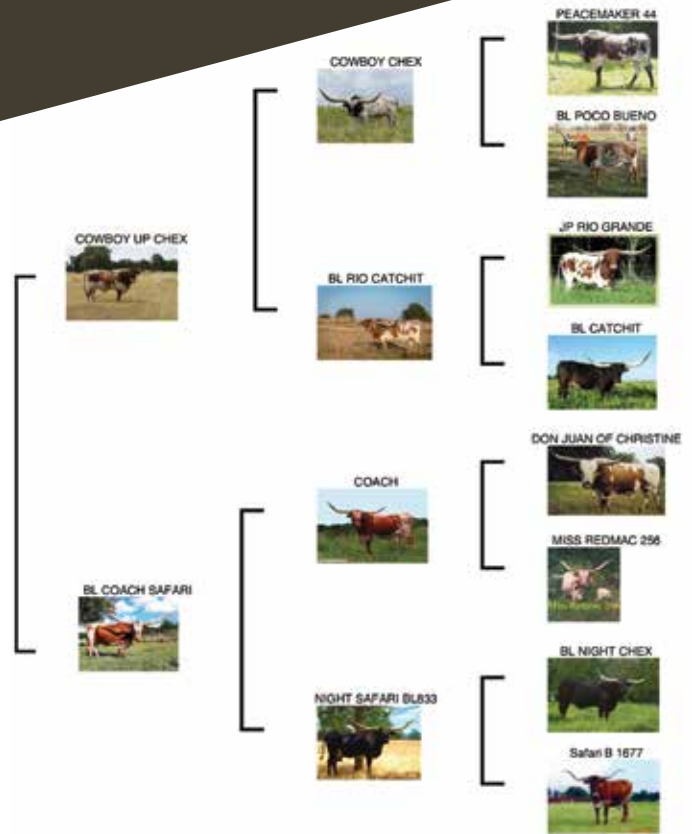

LOT 31

BL SAFARI UP

CONSIGNOR: J-L Longhorns, JD & Lyz White
DOB: 10-8-12 **PH#:** 259 **REG:** C1282922
BREEDING INFORMATION: Exposed to JH RURAL BLACKOUT from 5-4-21 to 9-10-21 and from 11-25-21 to sale date.

COMMENTS: Daughter to the great BL COACH SAFARI!
Exposed to Legends Longhorn Futurity Class winner JH RURAL BLACKOUT!

LOT 32

RJF COWBOY COMFORT

CONSIGNOR: KDK Longhorns, Janet Harman
DOB: 9-6-14 **PH#:** 22/14 **REG:** C1295244
BREEDING INFORMATION: Exposed to KDK Wildfire from 6-10-21 to sale date.

COMMENTS: Cowboy Comfort represents everything a breeder desires: fertility, mothering ability, gentle demeanor, great conformation, and milking ability. "CiCi" has a gorgeous triple twist to her horns. She sells bred to KDK Wildfire (86" TTT on his 3rd birthday), our Horn Showcase, futurity and Superior Bull award winner. A classic quality Longhorn that will be an asset to any breeder. We are retaining her brindle 2020 heifer to preserve Cici's genetics in our herd. For more information and updates, visit www.kdklonghorns.com