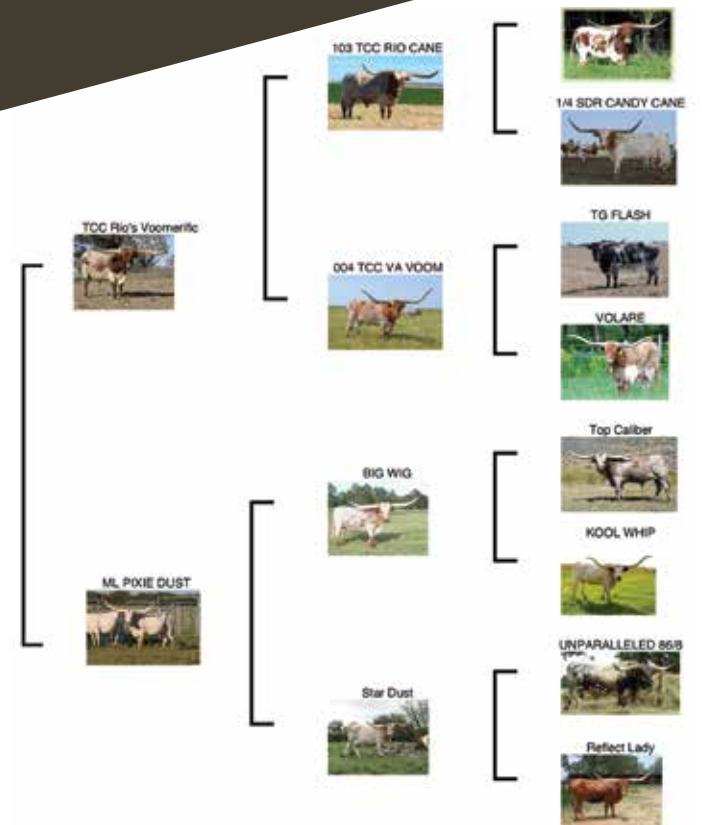

**LOT
47**

A&S RED RIDER

CONSIGNOR: Red McCombs Ranch, Red McCombs
DOB: 3-11-18 **PH#:** 8 **REG:** CI318974
BREEDING INFORMATION: Exposed to the Edge of RM from 4-15-21 to 10-28-21 and from 11-15-21 to sale date. Bull calf born 2/15/22.

COMMENTS: This girl is hard to let go of, if there is such a thing as sellers remorse it is for this cow. Every time you see her in the pasture she looks better. Unfortunately we have to put great cows in the sale. She is bred to The Edge of RM.

**LOT
48**

ML PIXIE BELLE

CONSIGNOR: Moss Longhorns, Kaitlyn Moss
DOB: 2-6-19 **PH#:** 201 **REG:** CAI315903
BREEDING INFORMATION: Exposed to MADCAT from 5-26-21 to 10-9-21.

COMMENTS: This consignment is for the man, the legend himself: Alan Sparger - a dear friend, mentor, and huge contributor to the quality herd I have. I am proud to have bred this cow and offer her to the public at the greatest sale in the industry! ML Pixie Belle's pedigree is unique and handcrafted. A big dollop of "The Beast" on top, add some spice with Top Caliber and McGill breeding on the bottom, mix well, and you have a perfectly put together female that maintains her femininity while possessing a big bone structure, muscling, and a deep barrel. I own her dam, maternal granddam, and a sister - to say I have faith in the mothering abilities, cow power, and foundation of this gentle female is an understatement. Pixie Belle is bred for a Spring 2022 calf to Madcat, a brindled Jamakizm son who is a full sibling to Darol Dickinson's 1500lb. cow, Jam Packed.