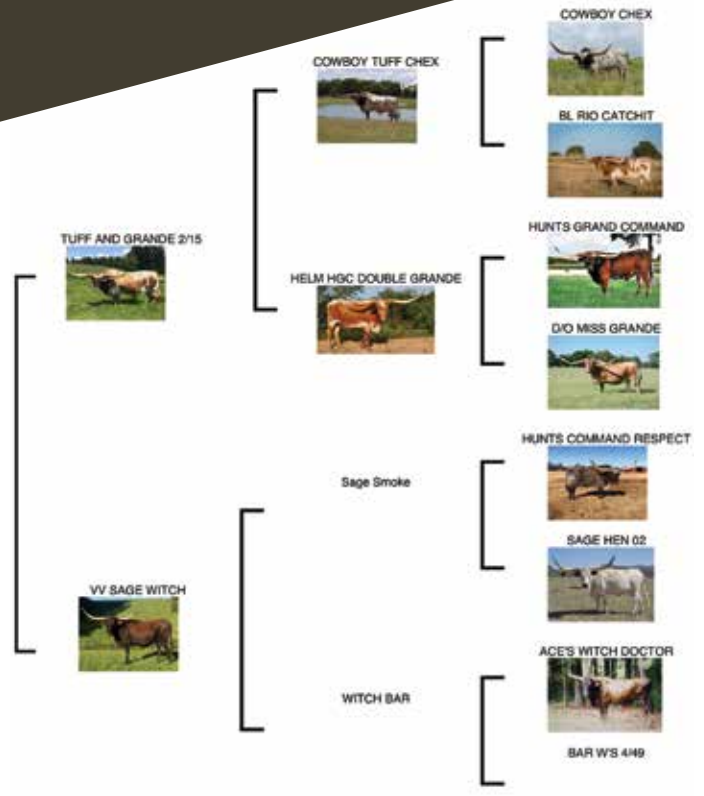

DOB: 5/22/2019
TUFF AND GRANDE 2/15
X VV SAGE WITCH
BRED TO TOP SADDLE

LOT 61 - TOP SADDLE'S CHAMPAGNE

DOB: 9/14/2018
TOP SADDLE X
ATLAS' TINY BUBBLES
BRED TO TUFF AND GRANDE 2/15

Mark your calendar!
Oregon Trail sale
in Dundee,
June 17-18, 2022

TOP SADDLE

SIRE OF LOT Z &
SERVICE SIRE OF LOT Y

DOB: 3/30/2016

SADDLEHORN X MADISON AVENUE

Now owned by Long M Ranch

LOT
5

TUFF FAITH FL

CONSIGNOR: Fey Longhorns, Daniel & Angelina Fey
DOB: 5-22-19 **PH#:** 122 **REG:** CI321079
BREEDING INFORMATION: Confirmed bred to Top Saddle - calving in March 2022.

COMMENTS: Beautiful brindle coming 3-year old Tuff and Grande 2/15 daughter with tight twisty horns - right at 60" T2T at 30 months. Bottom side of pedigree is going back to Hunts Command Respect and Butler bloodlines. Faith is put together well and has a calm disposition. Should have a calf at side by Top Saddle, a black and white 83" T2T Saddlehorn son. More info on feylonghorns.com.